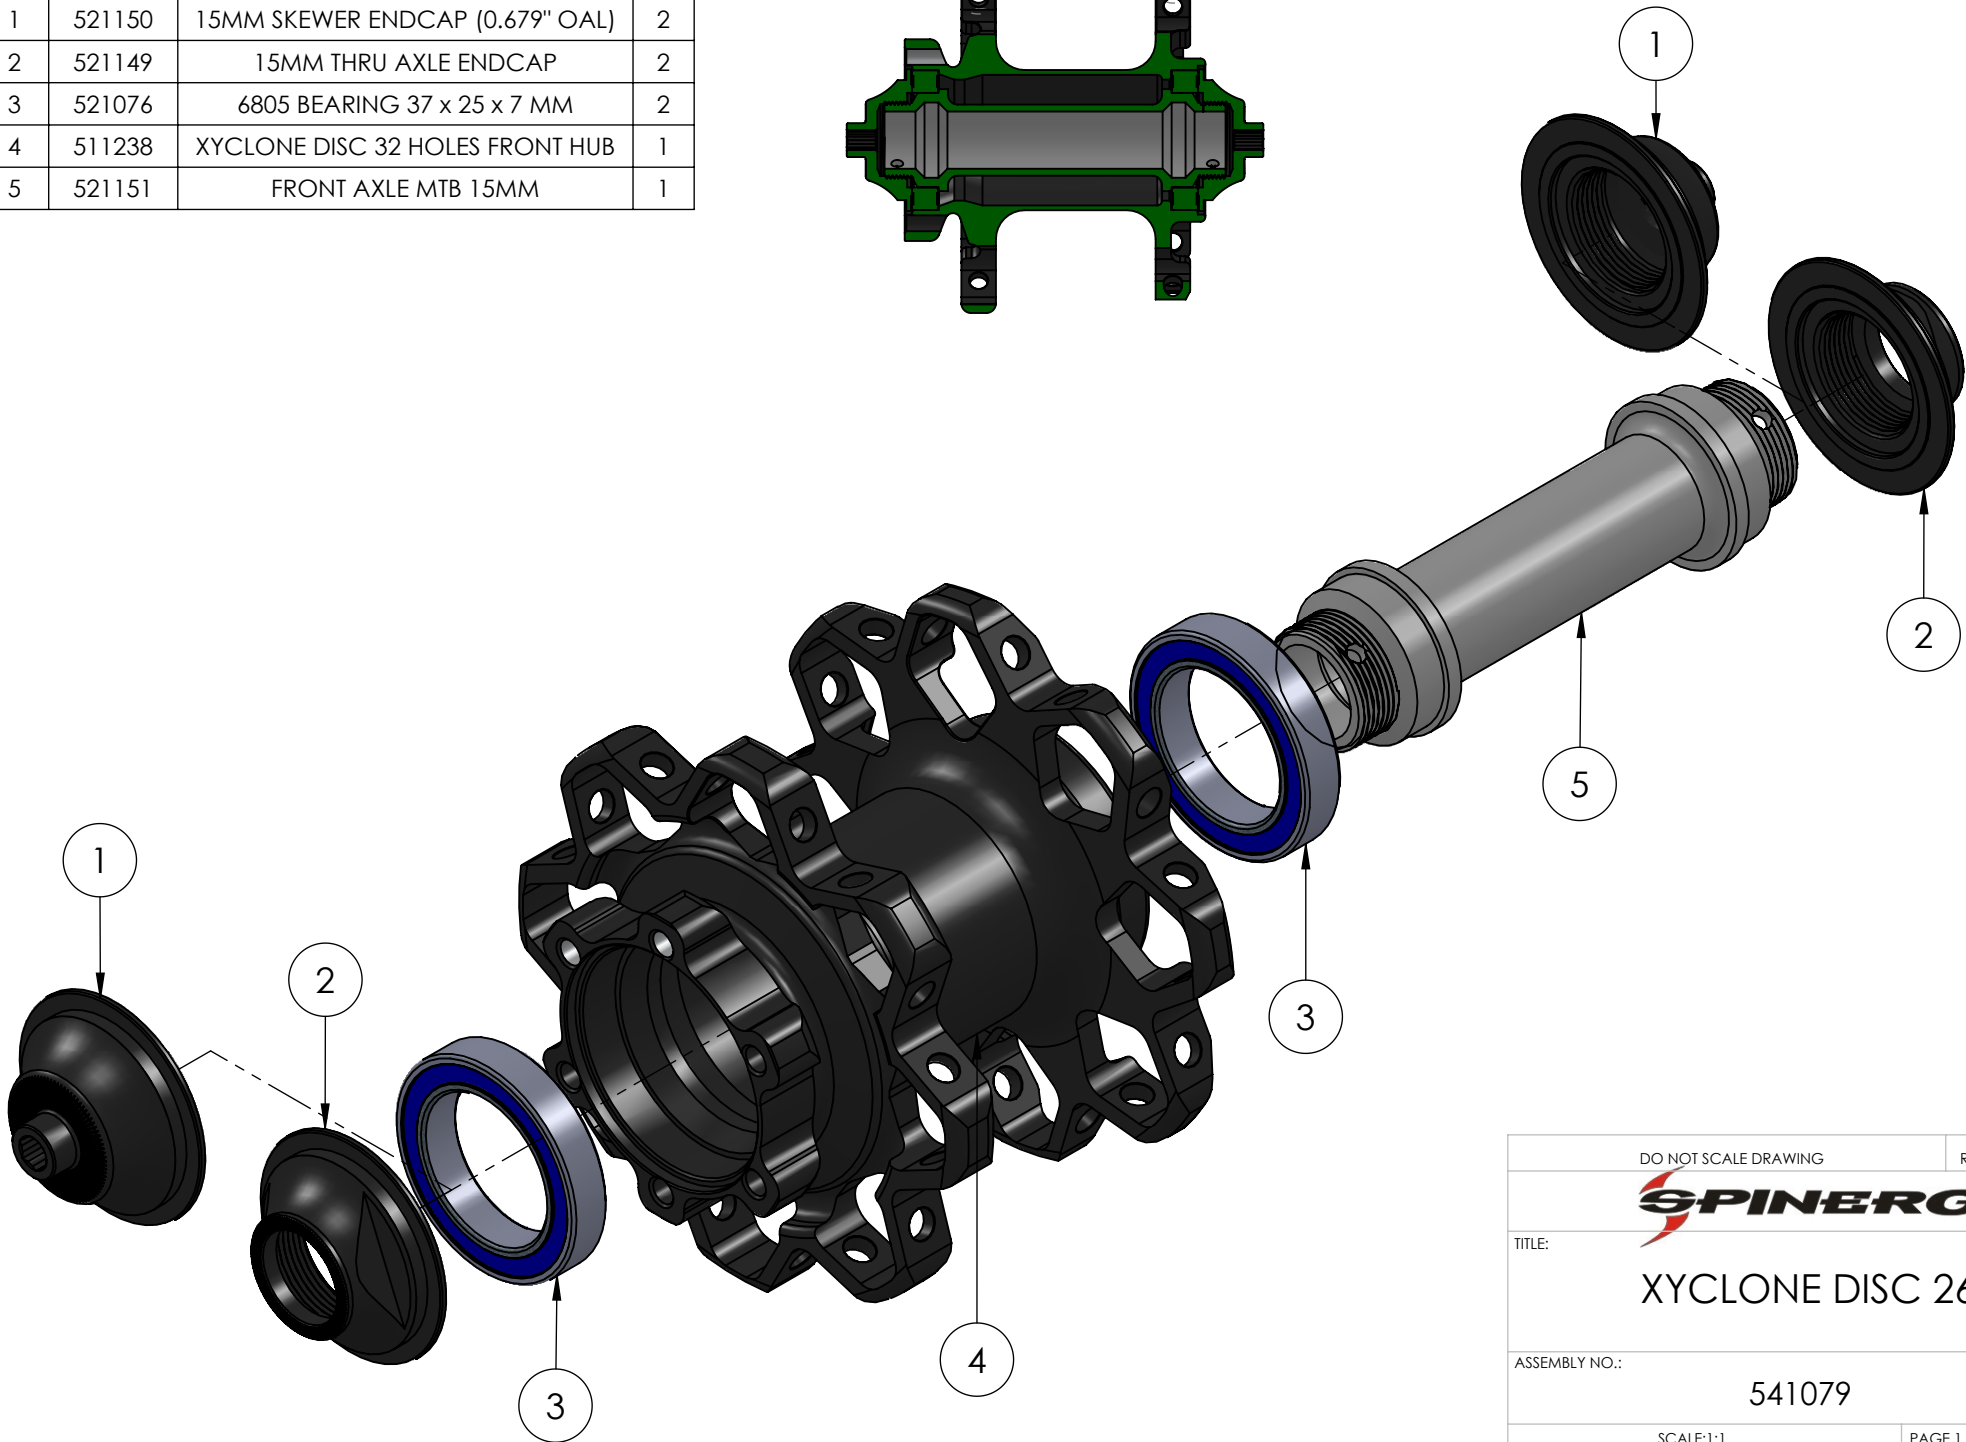

ITEM NO.	PART NUMBER	DESCRIPTION	QTY.
1	521150	15MM SKEWER ENDCAP (0.679" OAL)	2
2	521149	15MM THRU AXLE ENDCAP	2
3	521076	6805 BEARING 37 x 25 x 7 MM	2
4	511238	XYCLONE DISC 32 HOLES FRONT HUB	1
5	521151	FRONT AXLE MTB 15MM	1

DO NOT SCALE DRAWING		REVISION	2
<b>SPINERGY</b>			
TITLE: XYCLONE DISC 26"			
ASSEMBLY NO.:		541079	A4
SCALE:1:1		PAGE 1 OF 1	