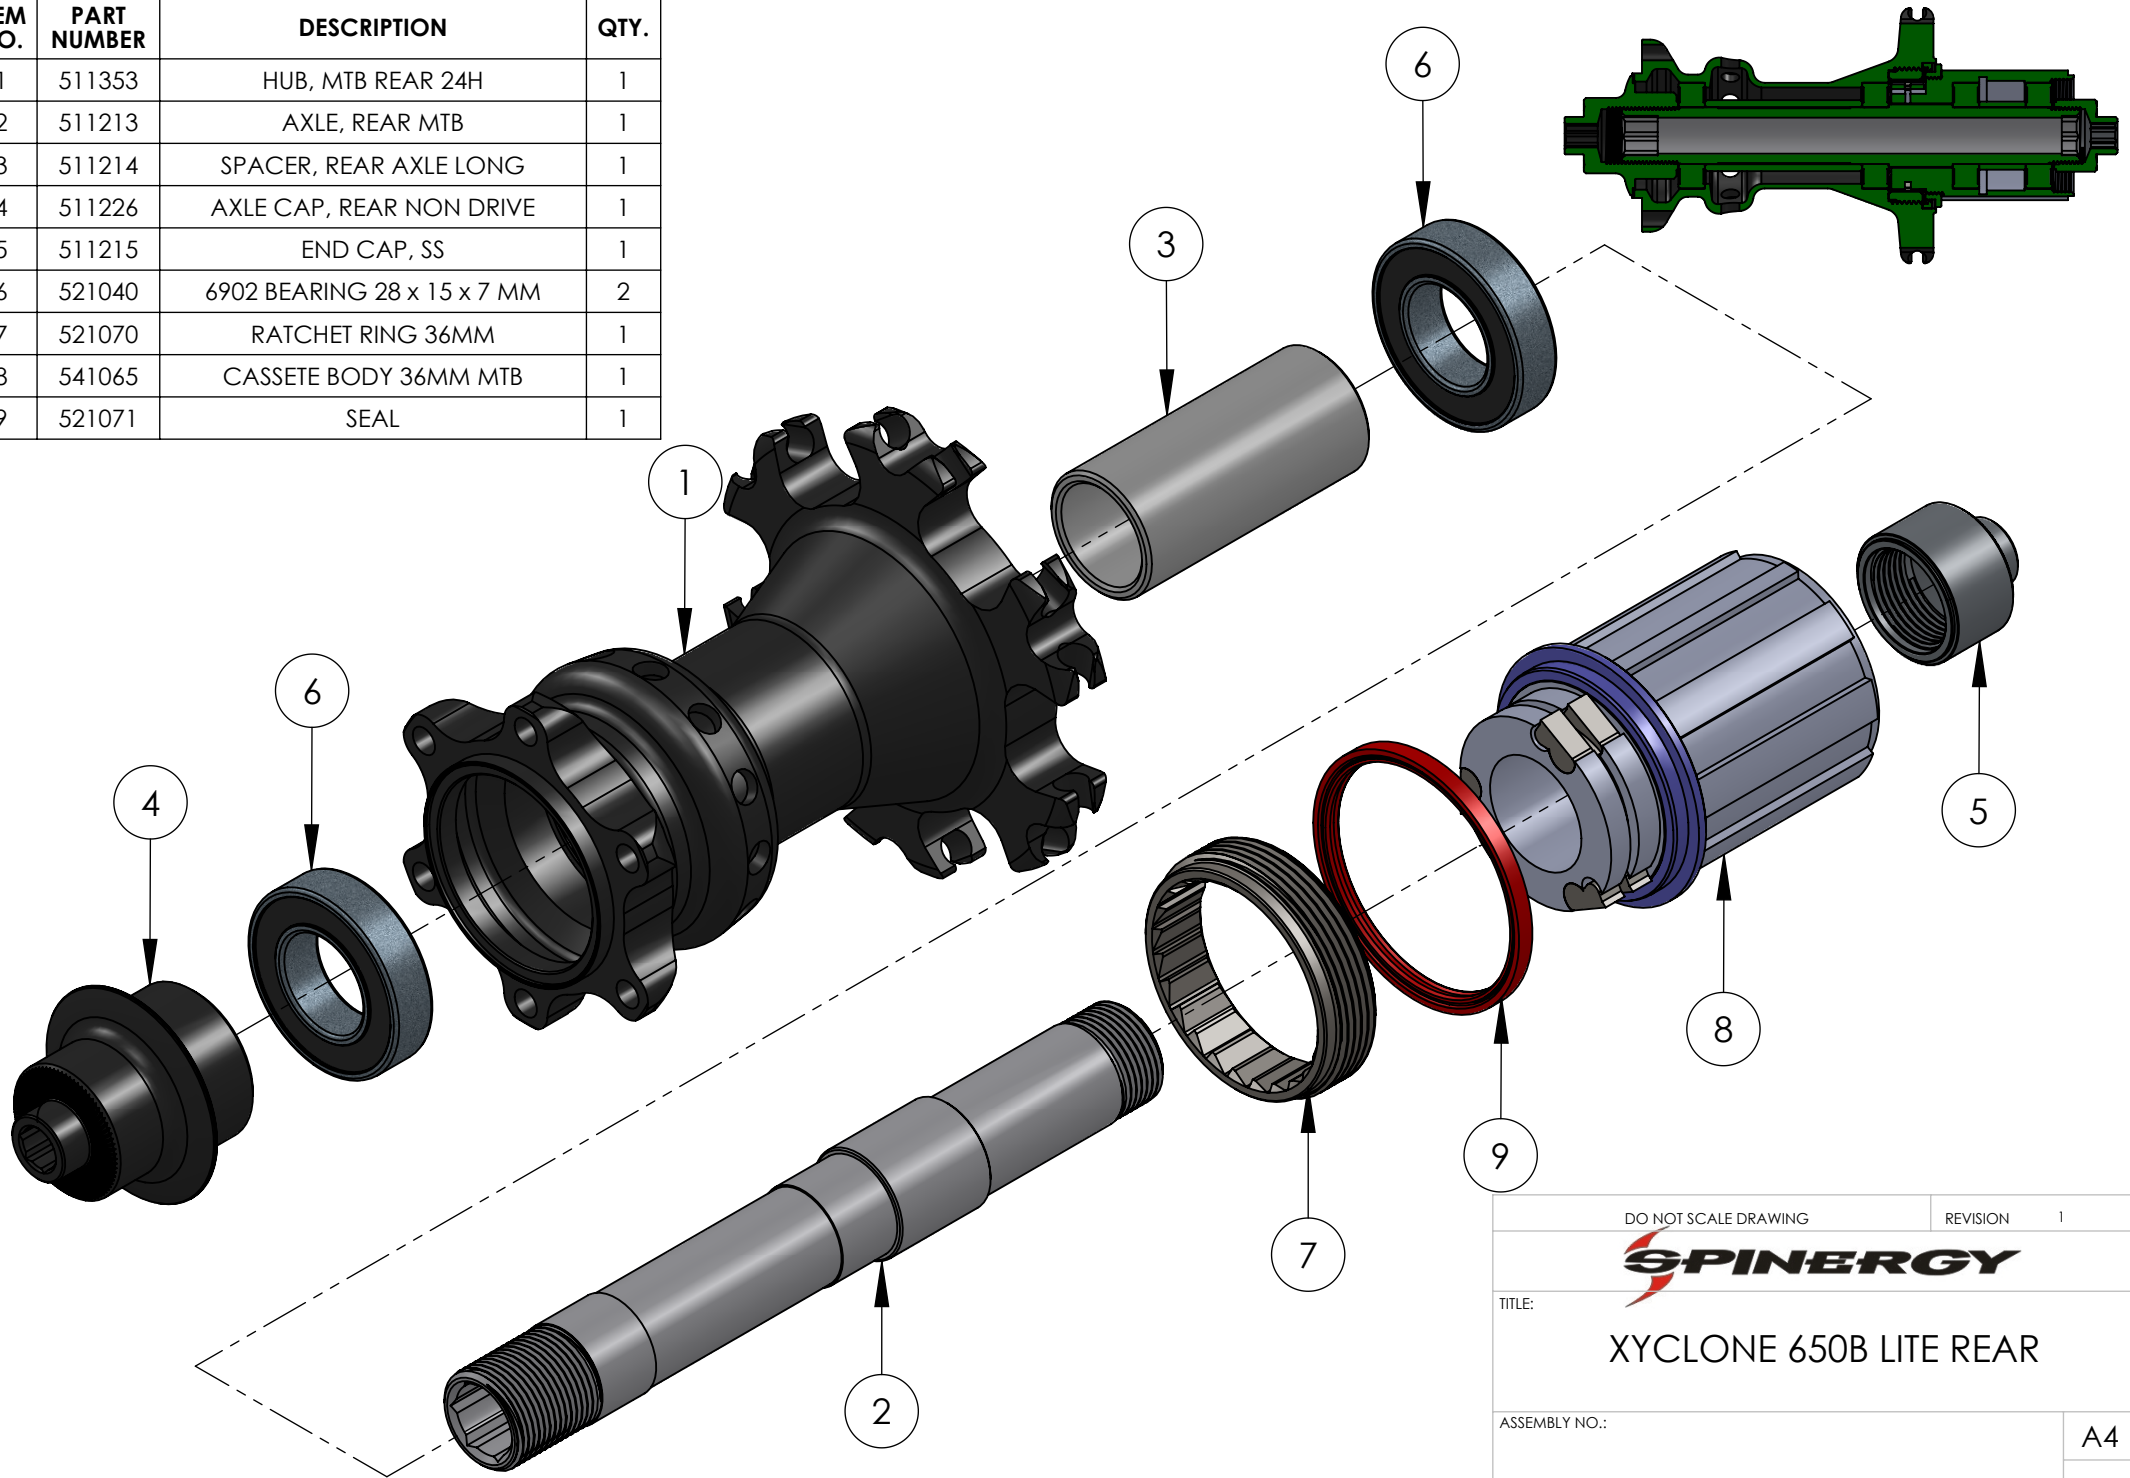

ITEM NO.	PART NUMBER	DESCRIPTION	QTY.
1	511353	HUB, MTB REAR 24H	1
2	511213	AXLE, REAR MTB	1
3	511214	SPACER, REAR AXLE LONG	1
4	511226	AXLE CAP, REAR NON DRIVE	1
5	511215	END CAP, SS	1
6	521040	6902 BEARING 28 x 15 x 7 MM	2
7	521070	RATCHET RING 36MM	1
8	541065	CASSETE BODY 36MM MTB	1
9	521071	SEAL	1

DO NOT SCALE DRAWING		REVISION	1
<b>SPINERGY</b>			
TITLE: <b>XYCLONE 650B LITE REAR</b>			
ASSEMBLY NO.:			A4
SCALE:1:1		PAGE 1 OF 1	