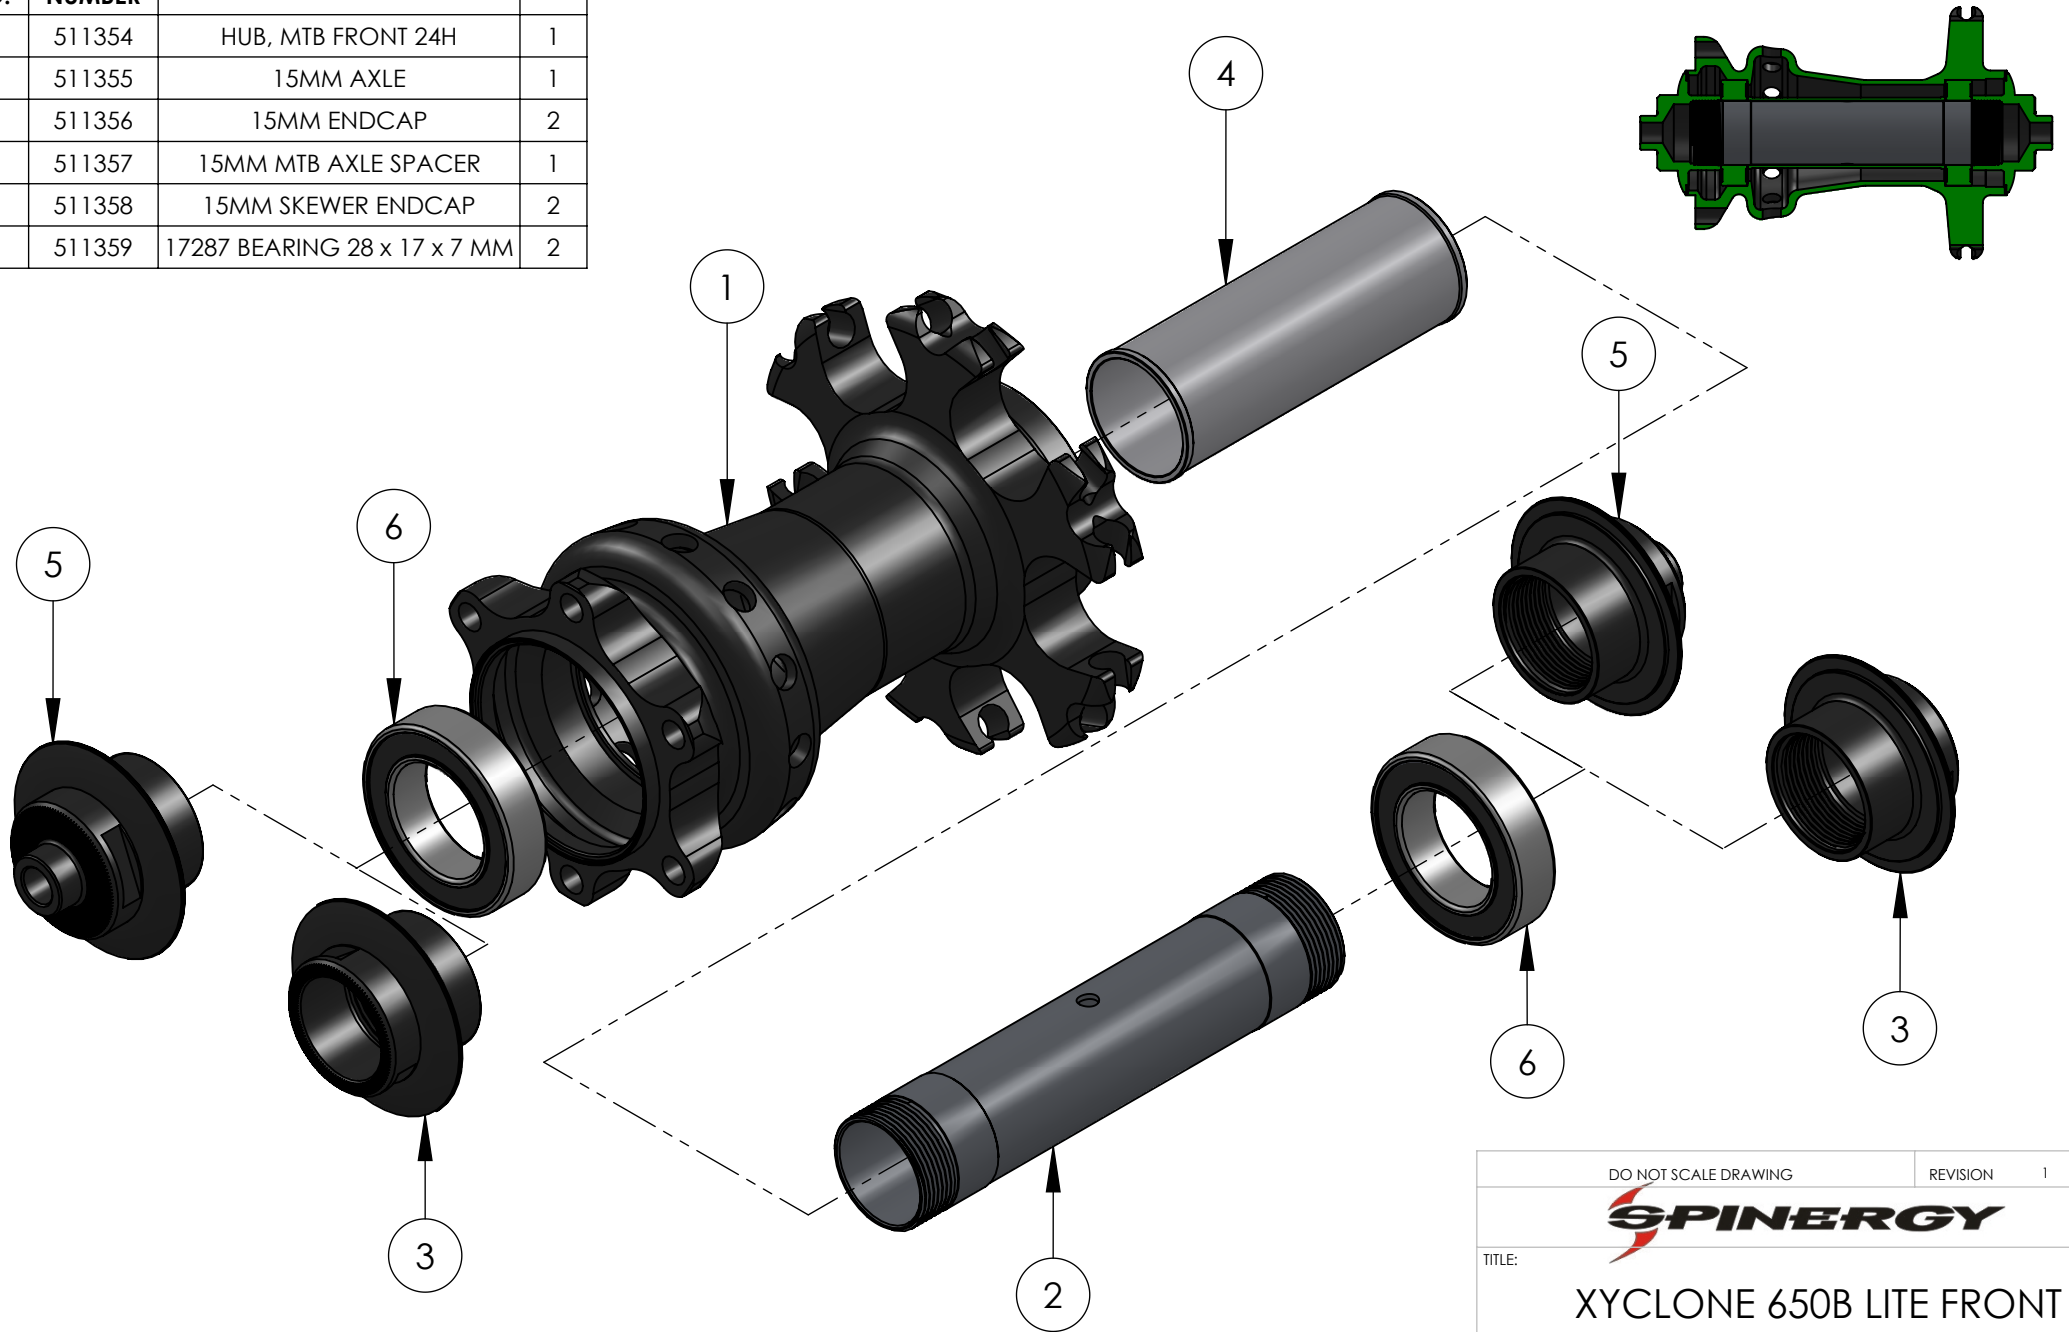

ITEM NO.	PART NUMBER	DESCRIPTION	QTY.
1	511354	HUB, MTB FRONT 24H	1
2	511355	15MM AXLE	1
3	511356	15MM ENDCAP	2
4	511357	15MM MTB AXLE SPACER	1
5	511358	15MM SKEWER ENDCAP	2
6	511359	17287 BEARING 28 x 17 x 7 MM	2

DO NOT SCALE DRAWING		REVISION	1
SPINERGY			
TITLE: XYCLONE 650B LITE FRONT			
ASSEMBLY NO.:			A4
SCALE:1:1		PAGE 1 OF 1	