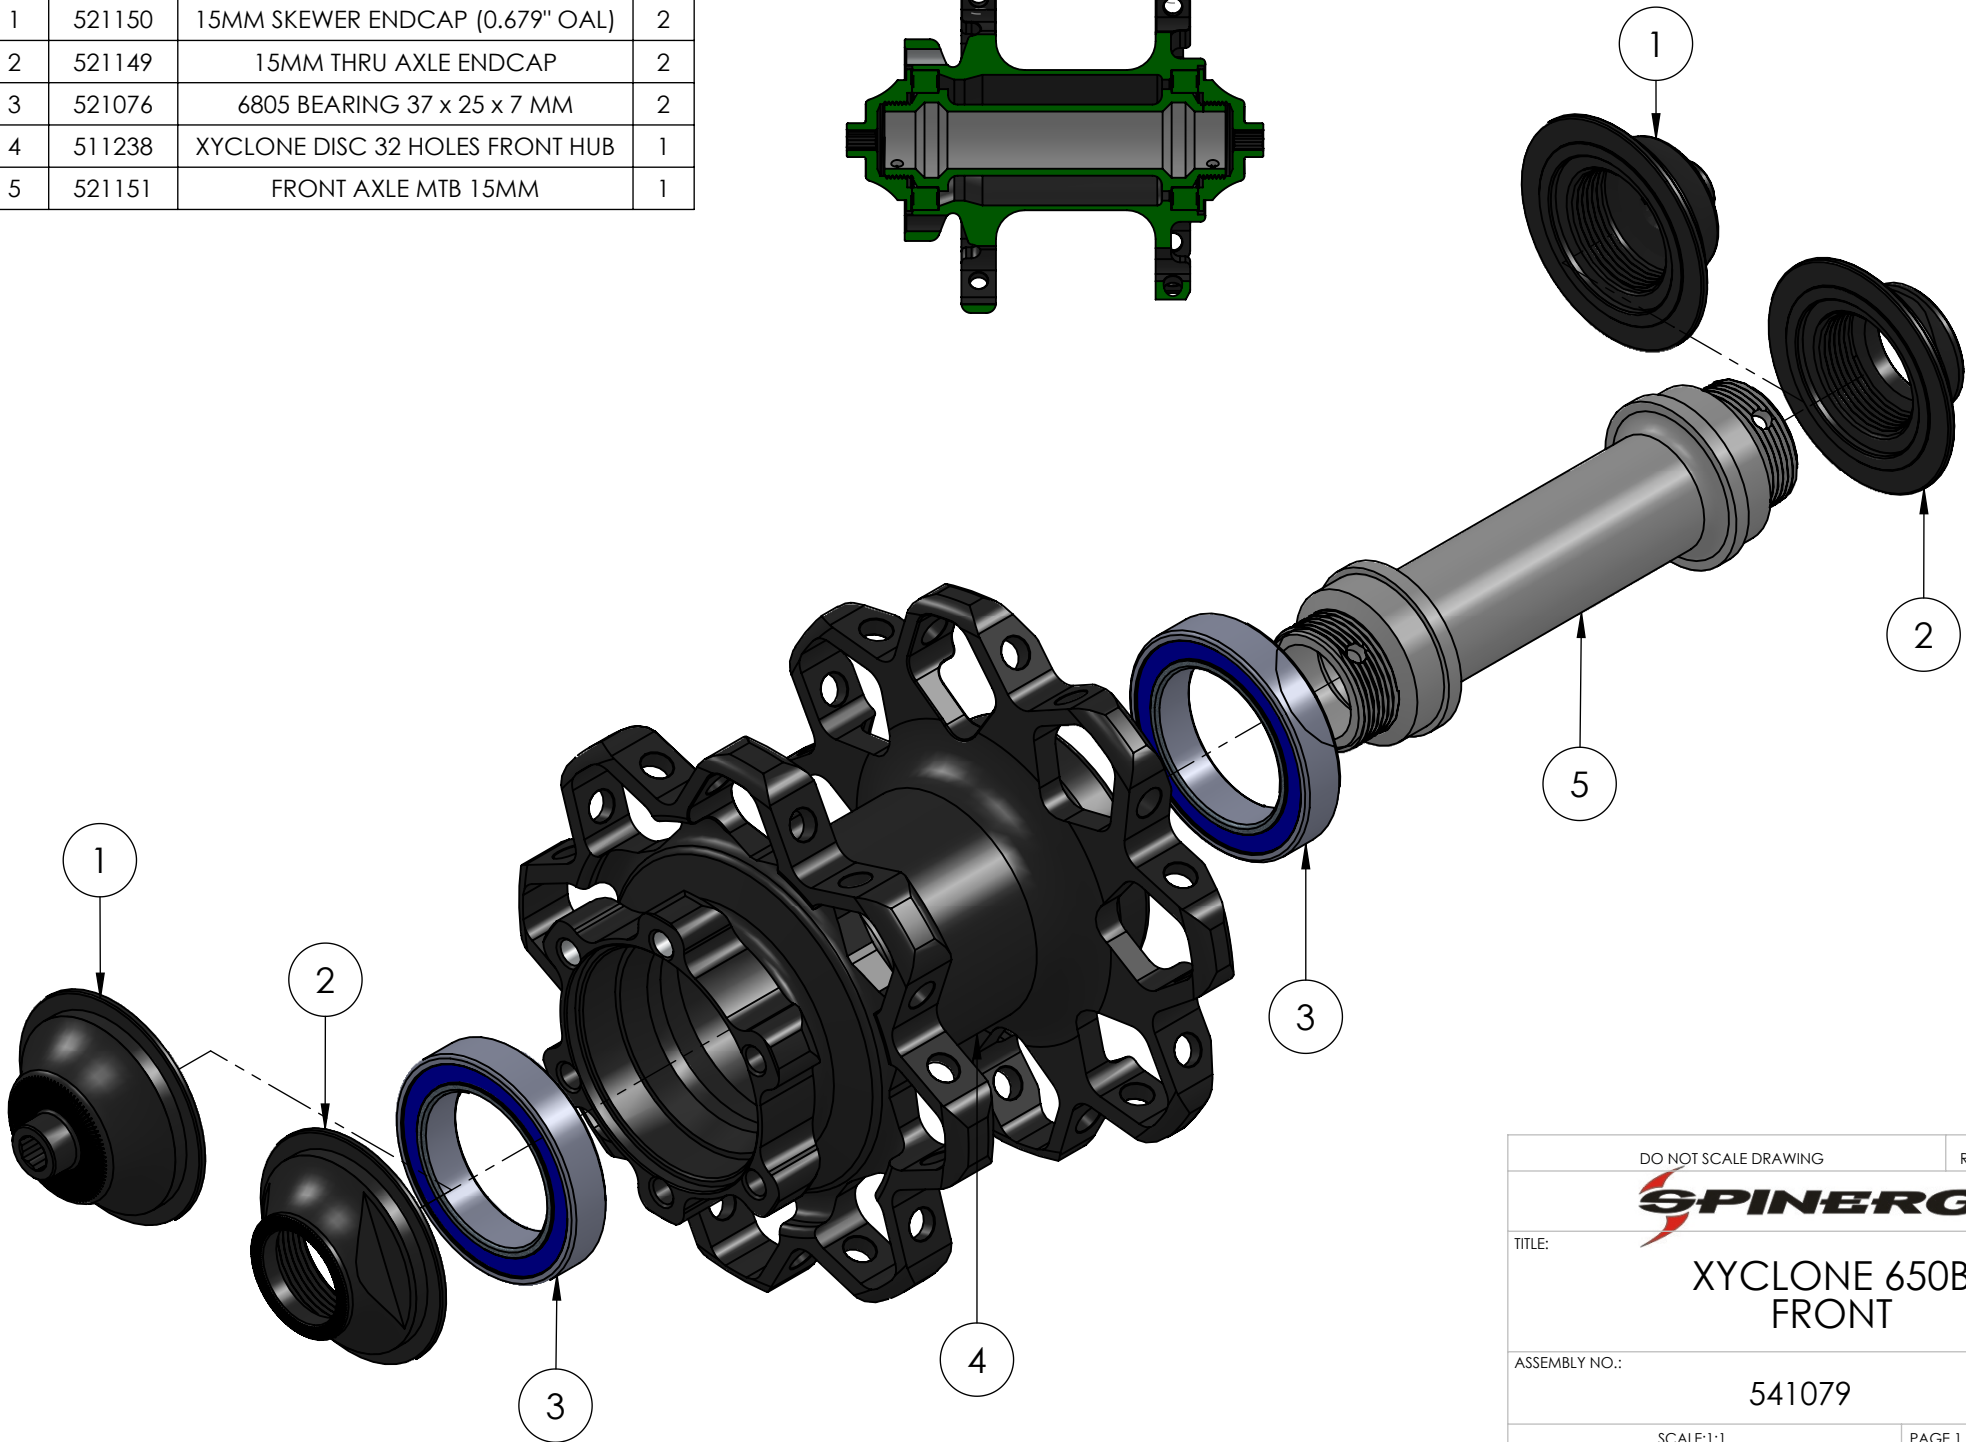

ITEM NO.	PART NUMBER	DESCRIPTION	QTY.
1	521150	15MM SKEWER ENDCAP (0.679" OAL)	2
2	521149	15MM THRU AXLE ENDCAP	2
3	521076	6805 BEARING 37 x 25 x 7 MM	2
4	511238	XYCLONE DISC 32 HOLES FRONT HUB	1
5	521151	FRONT AXLE MTB 15MM	1

DO NOT SCALE DRAWING		REVISION	2
SPINERGY			
TITLE: XYCLONE 650B FRONT			
ASSEMBLY NO.:		541079	A4
SCALE:1:1		PAGE 1 OF 1	