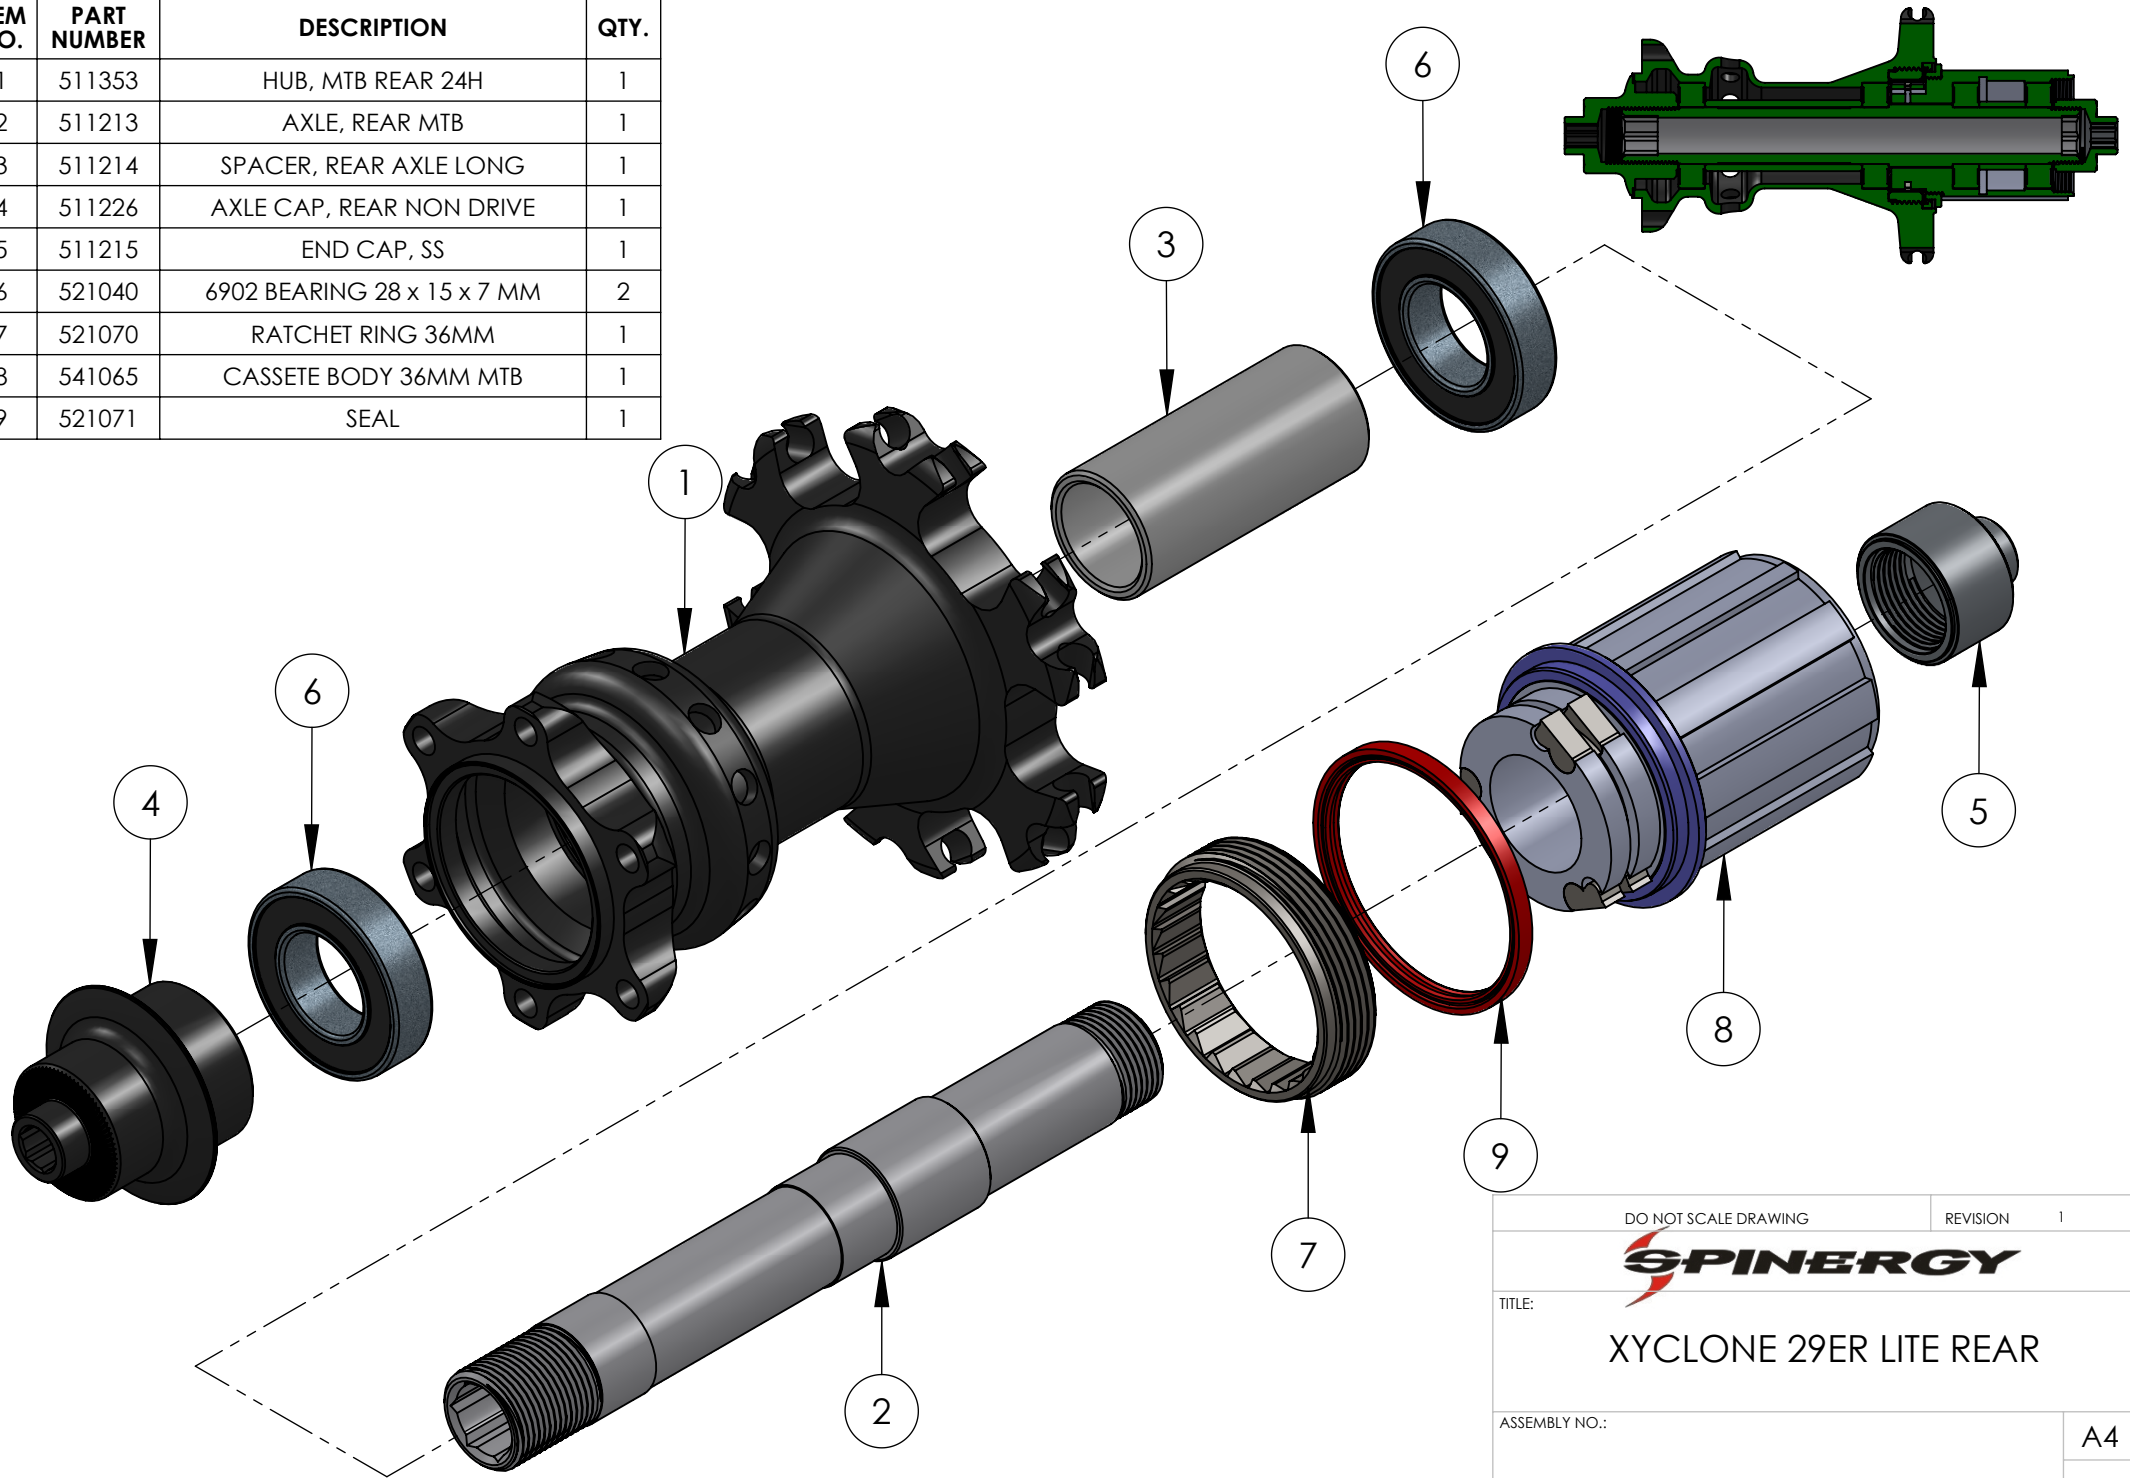

ITEM NO.	PART NUMBER	DESCRIPTION	QTY.
1	511353	HUB, MTB REAR 24H	1
2	511213	AXLE, REAR MTB	1
3	511214	SPACER, REAR AXLE LONG	1
4	511226	AXLE CAP, REAR NON DRIVE	1
5	511215	END CAP, SS	1
6	521040	6902 BEARING 28 x 15 x 7 MM	2
7	521070	RATCHET RING 36MM	1
8	541065	CASSETE BODY 36MM MTB	1
9	521071	SEAL	1

DO NOT SCALE DRAWING		REVISION	1
SPINERGY			
TITLE: XYCLONE 29ER LITE REAR			
ASSEMBLY NO.:			A4
SCALE:1:1		PAGE 1 OF 1	