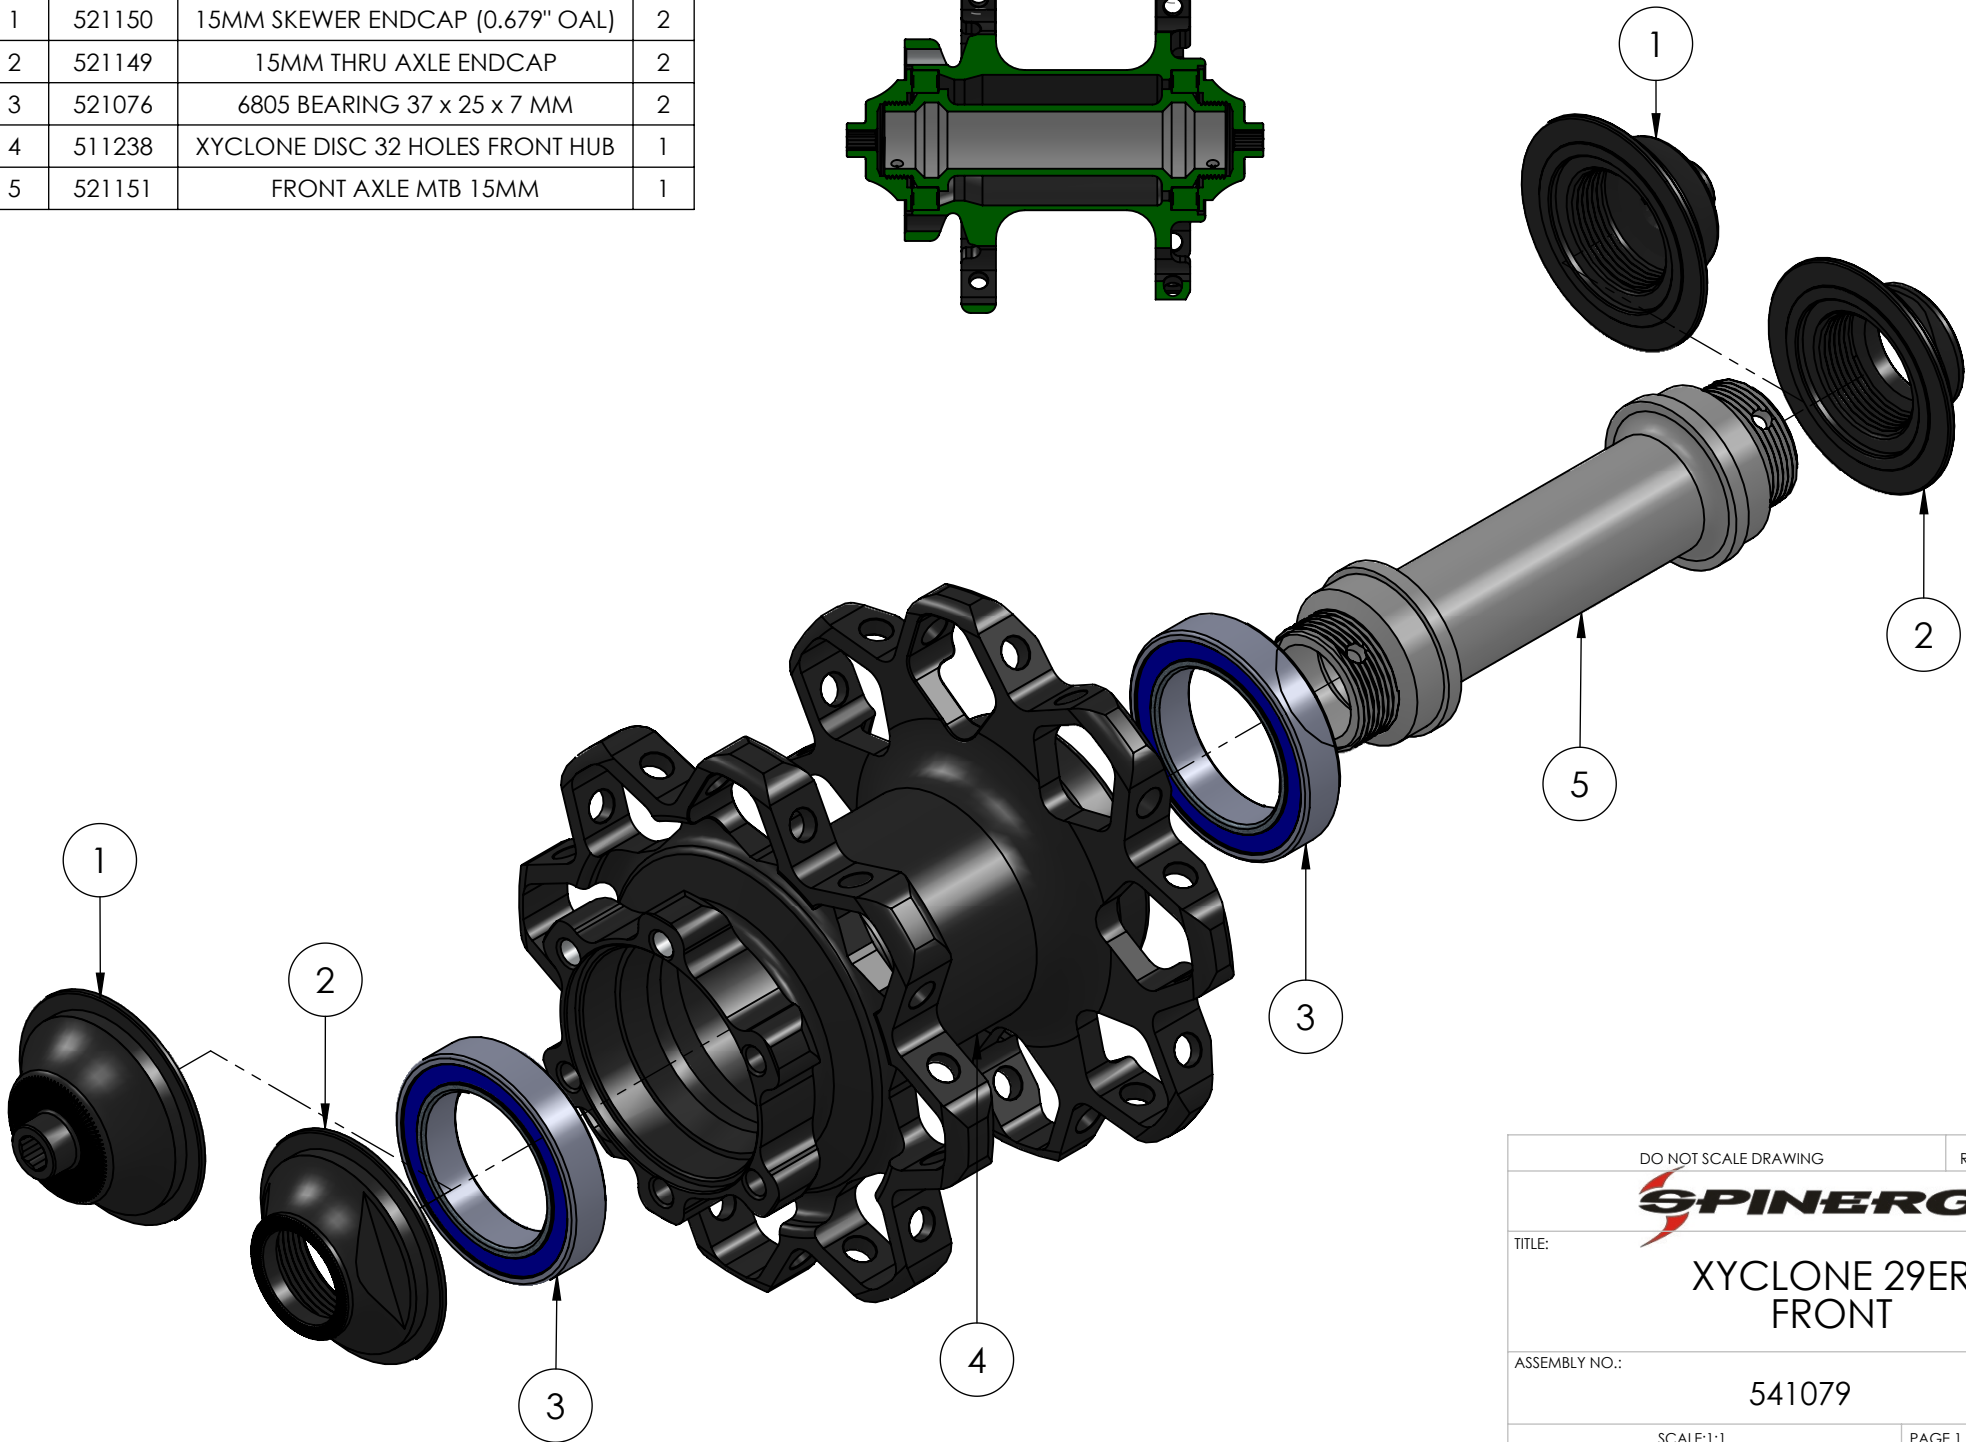

ITEM NO.	PART NUMBER	DESCRIPTION	QTY.
1	521150	15MM SKEWER ENDCAP (0.679" OAL)	2
2	521149	15MM THRU AXLE ENDCAP	2
3	521076	6805 BEARING 37 x 25 x 7 MM	2
4	511238	XYCLONE DISC 32 HOLES FRONT HUB	1
5	521151	FRONT AXLE MTB 15MM	1

DO NOT SCALE DRAWING		REVISION	2
<b>SPINERGY</b>			
TITLE: XYCLONE 29ER FRONT			
ASSEMBLY NO.:		541079	A4
SCALE:1:1		PAGE 1 OF 1	