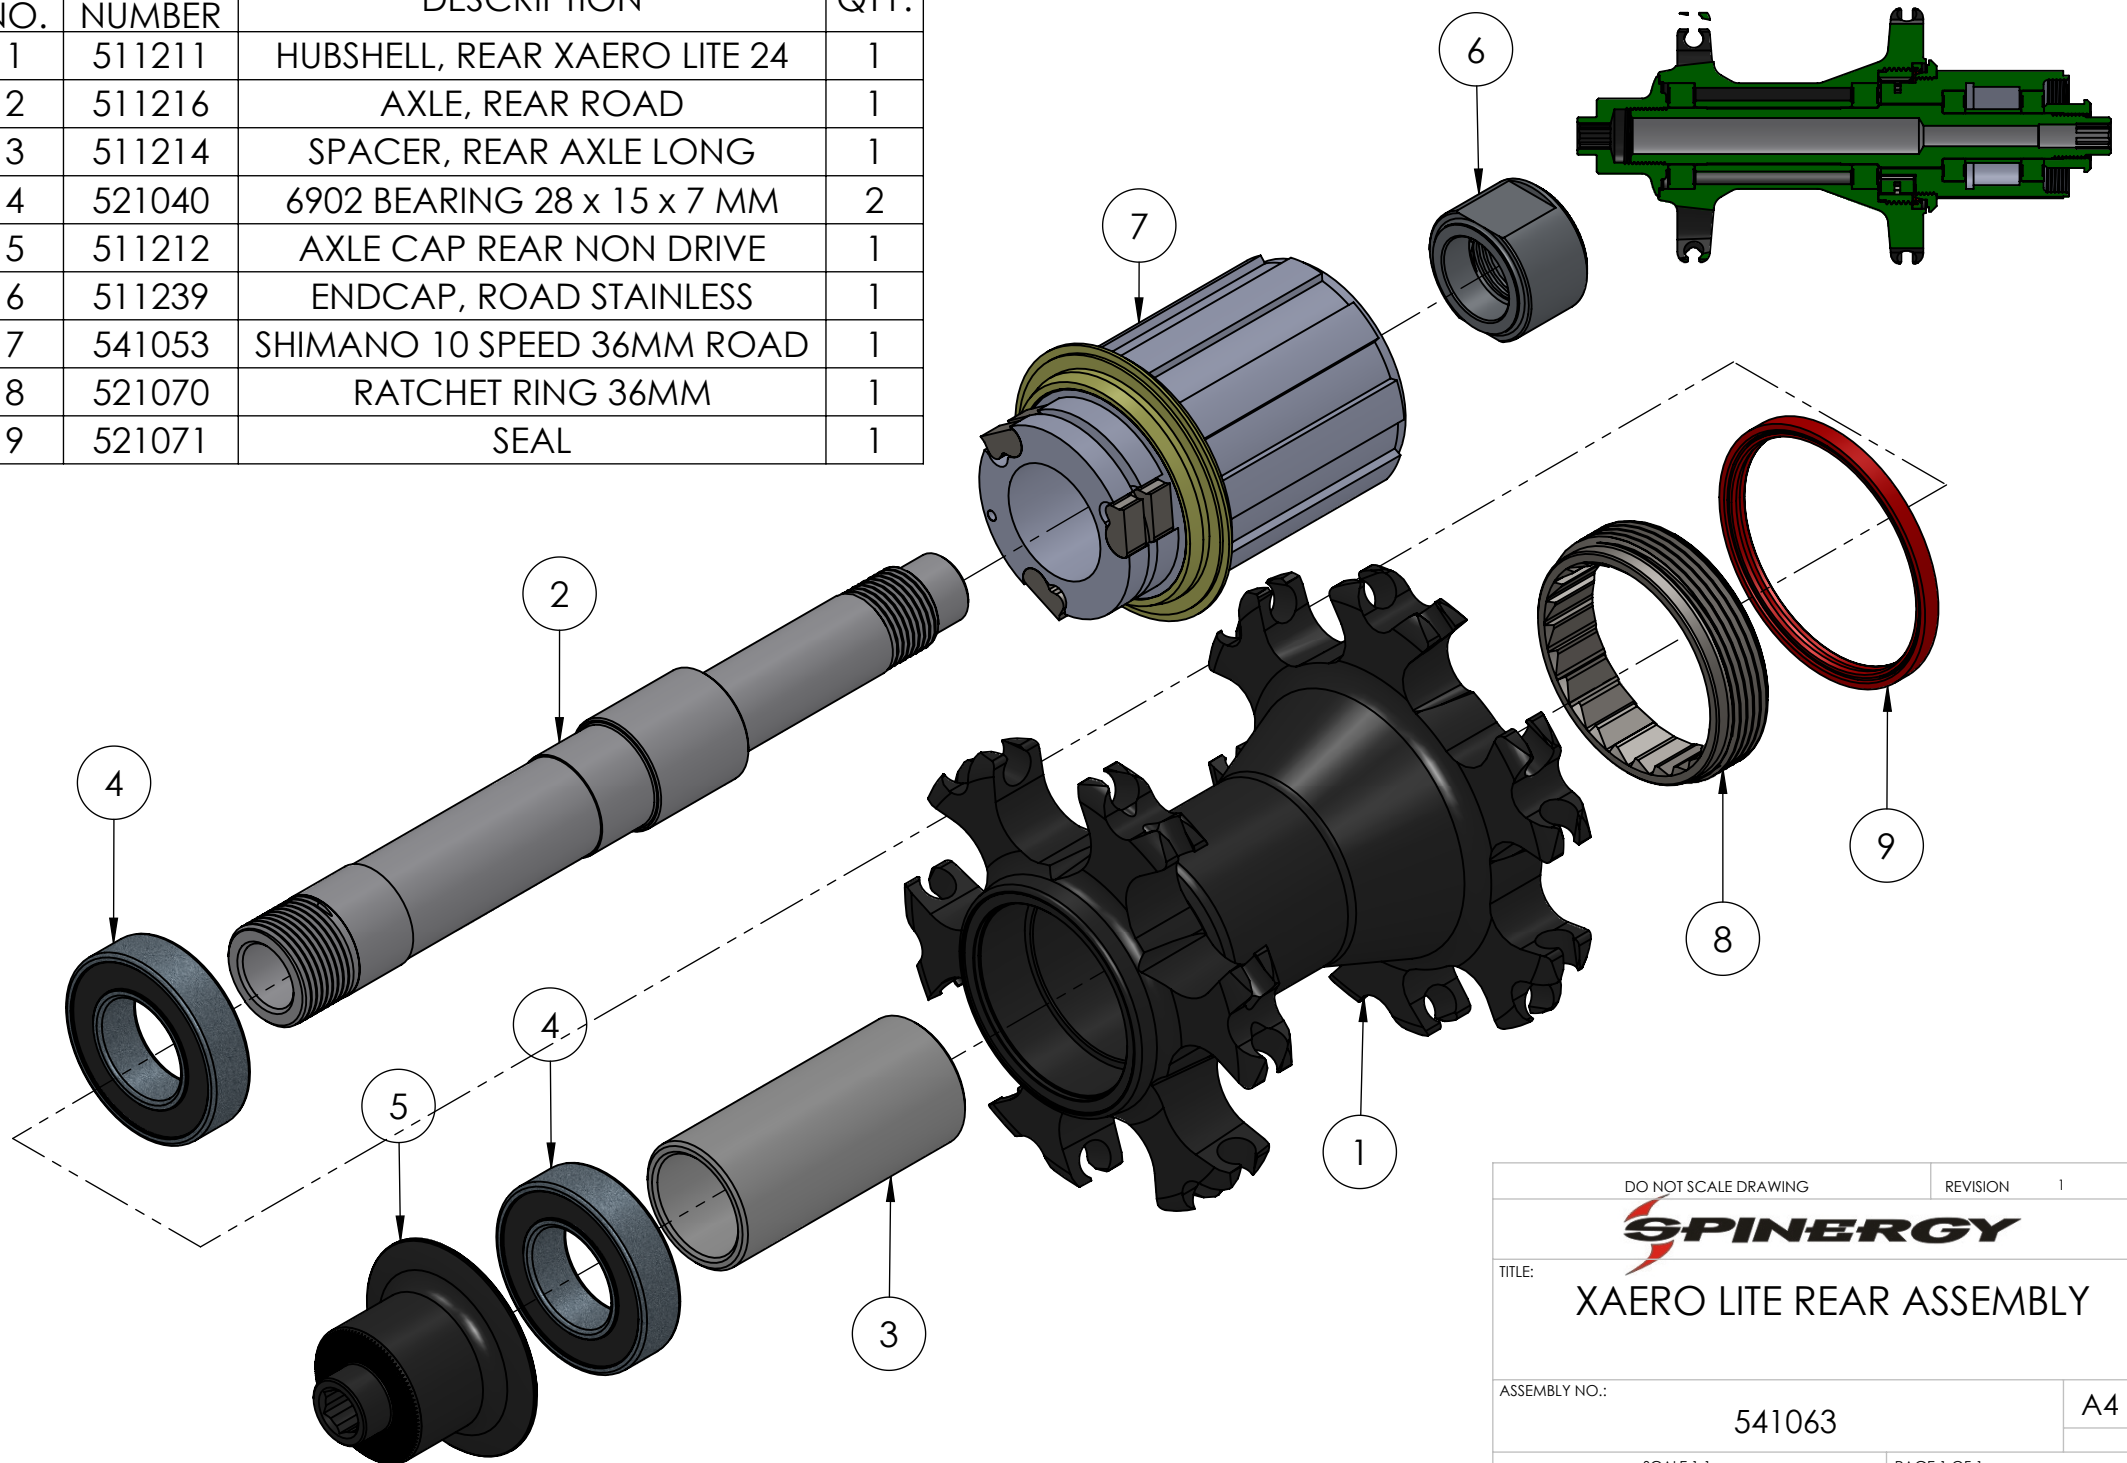

ITEM NO.	PART NUMBER	DESCRIPTION	QTY.
1	511211	HUBSHELL, REAR XAERO LITE 24	1
2	511216	AXLE, REAR ROAD	1
3	511214	SPACER, REAR AXLE LONG	1
4	521040	6902 BEARING 28 x 15 x 7 MM	2
5	511212	AXLE CAP REAR NON DRIVE	1
6	511239	ENDCAP, ROAD STAINLESS	1
7	541053	SHIMANO 10 SPEED 36MM ROAD	1
8	521070	RATCHET RING 36MM	1
9	521071	SEAL	1

DO NOT SCALE DRAWING		REVISION	1
SPINERGY			
TITLE: XAERO LITE REAR ASSEMBLY			
ASSEMBLY NO.:		541063	A4
SCALE:1:1		PAGE 1 OF 1	