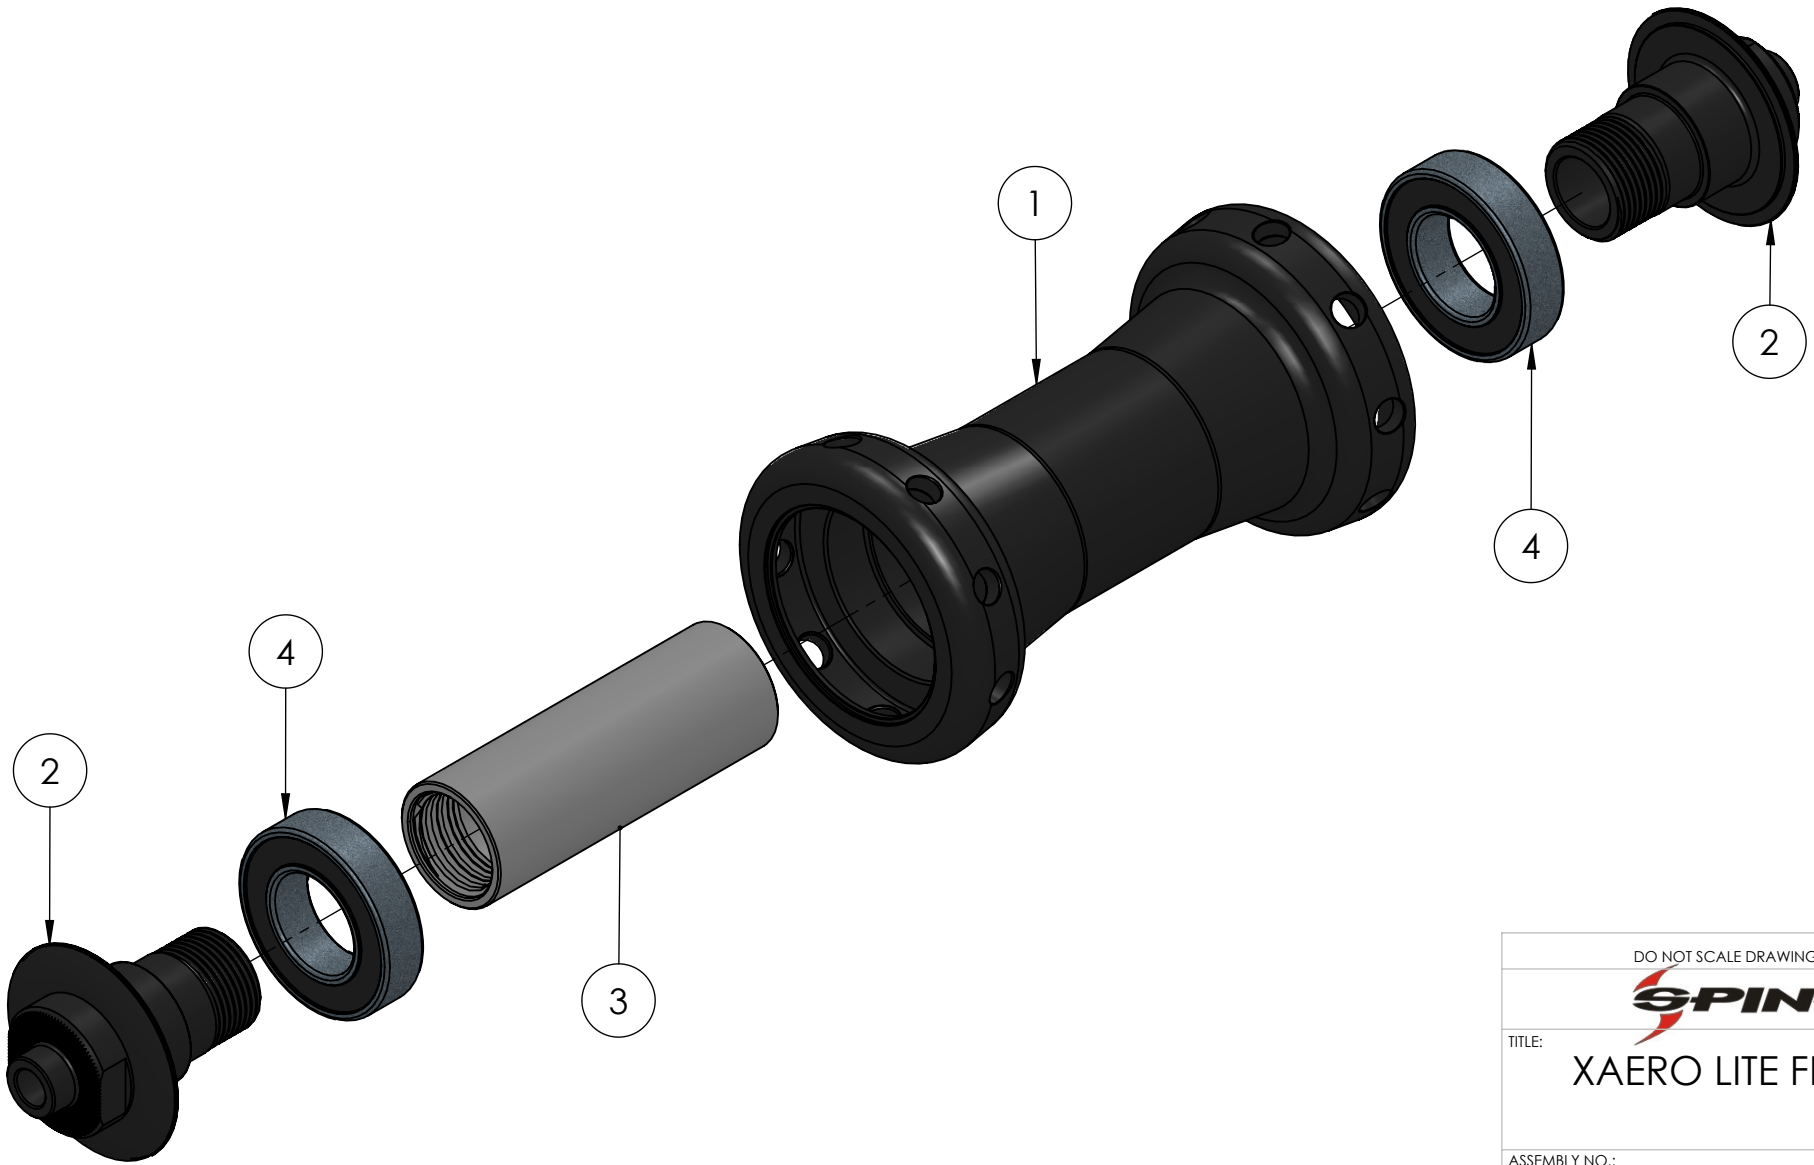

ITEM NO.	PART NUMBER	DESCRIPTION	Default/ QTY.
1	511223	HUBSHELL, FRONT XAERO 18	1
2	511218	AXLE CAP, FRONT	2
3	511221	AXLE, FRONT	1
4	521040	6902 BEARING 28 x 15 x 7 MM	2

DO NOT SCALE DRAWING		REVISION	1
SPINERGY			
TITLE: XAERO LITE FRONT ASSEMBLY			
ASSEMBLY NO.:		541064	A4
SCALE:1:1		PAGE 1 OF 1	