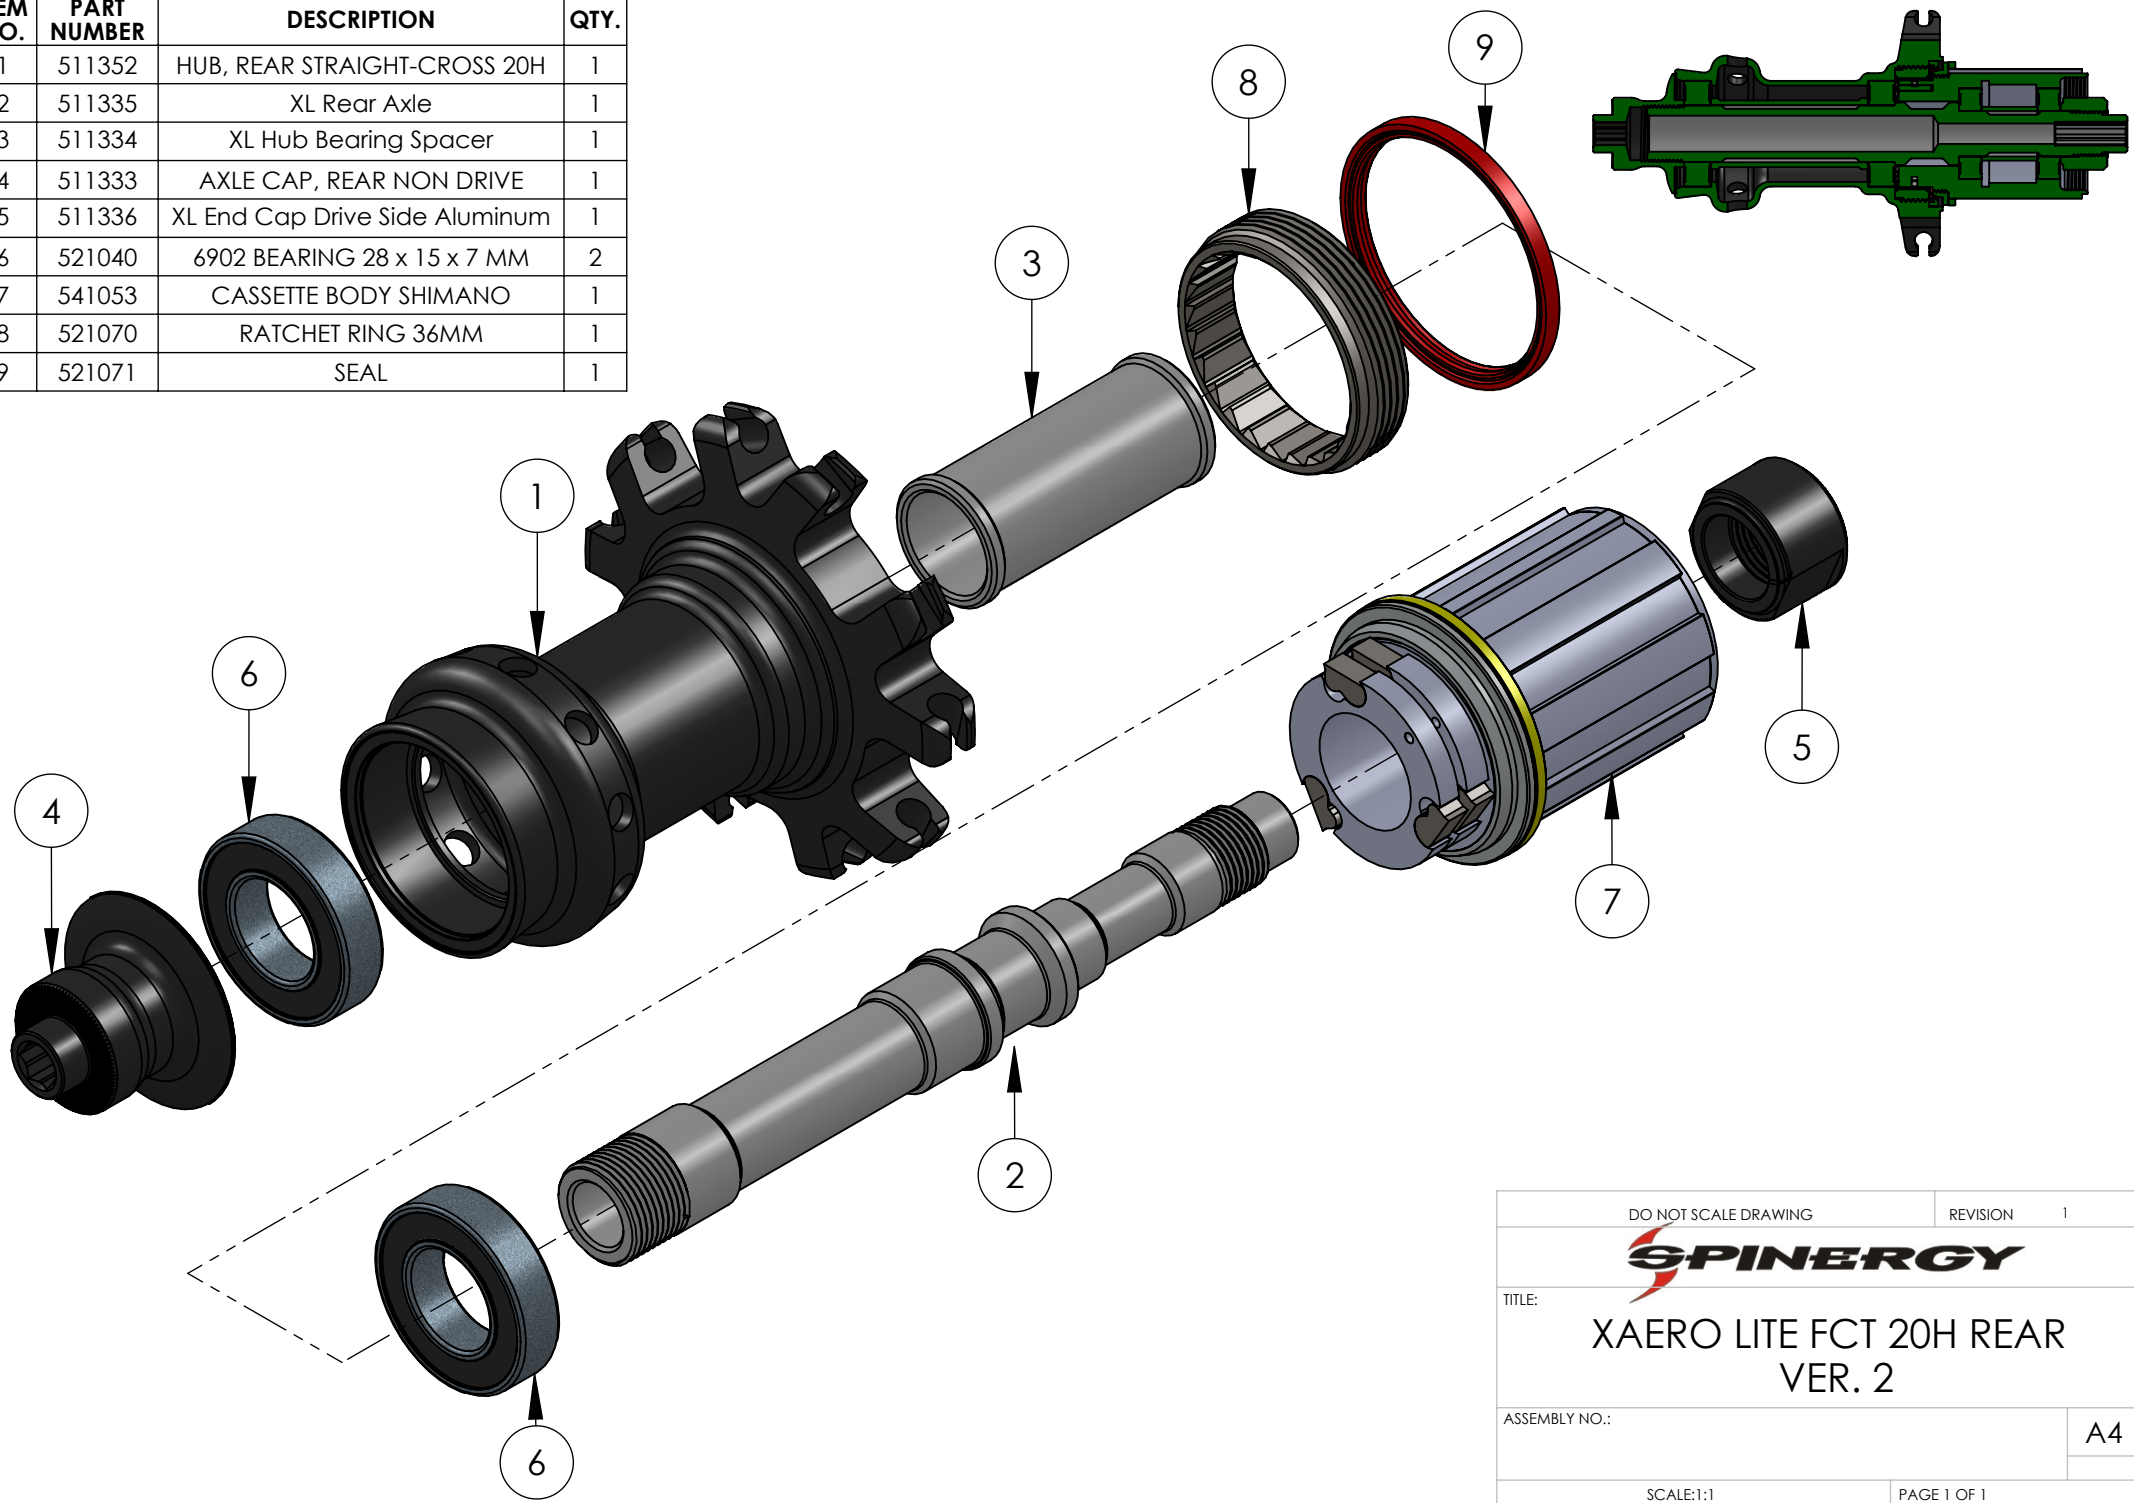

ITEM NO.	PART NUMBER	DESCRIPTION	QTY.
1	511352	HUB, REAR STRAIGHT-CROSS 20H	1
2	511335	XL Rear Axle	1
3	511334	XL Hub Bearing Spacer	1
4	511333	AXLE CAP, REAR NON DRIVE	1
5	511336	XL End Cap Drive Side Aluminum	1
6	521040	6902 BEARING 28 x 15 x 7 MM	2
7	541053	CASSETTE BODY SHIMANO	1
8	521070	RATCHET RING 36MM	1
9	521071	SEAL	1

DO NOT SCALE DRAWING		REVISION	1
SPINERGY			
TITLE: XAERO LITE FCT 20H REAR VER. 2			
ASSEMBLY NO.:			A4
SCALE:1:1		PAGE 1 OF 1	