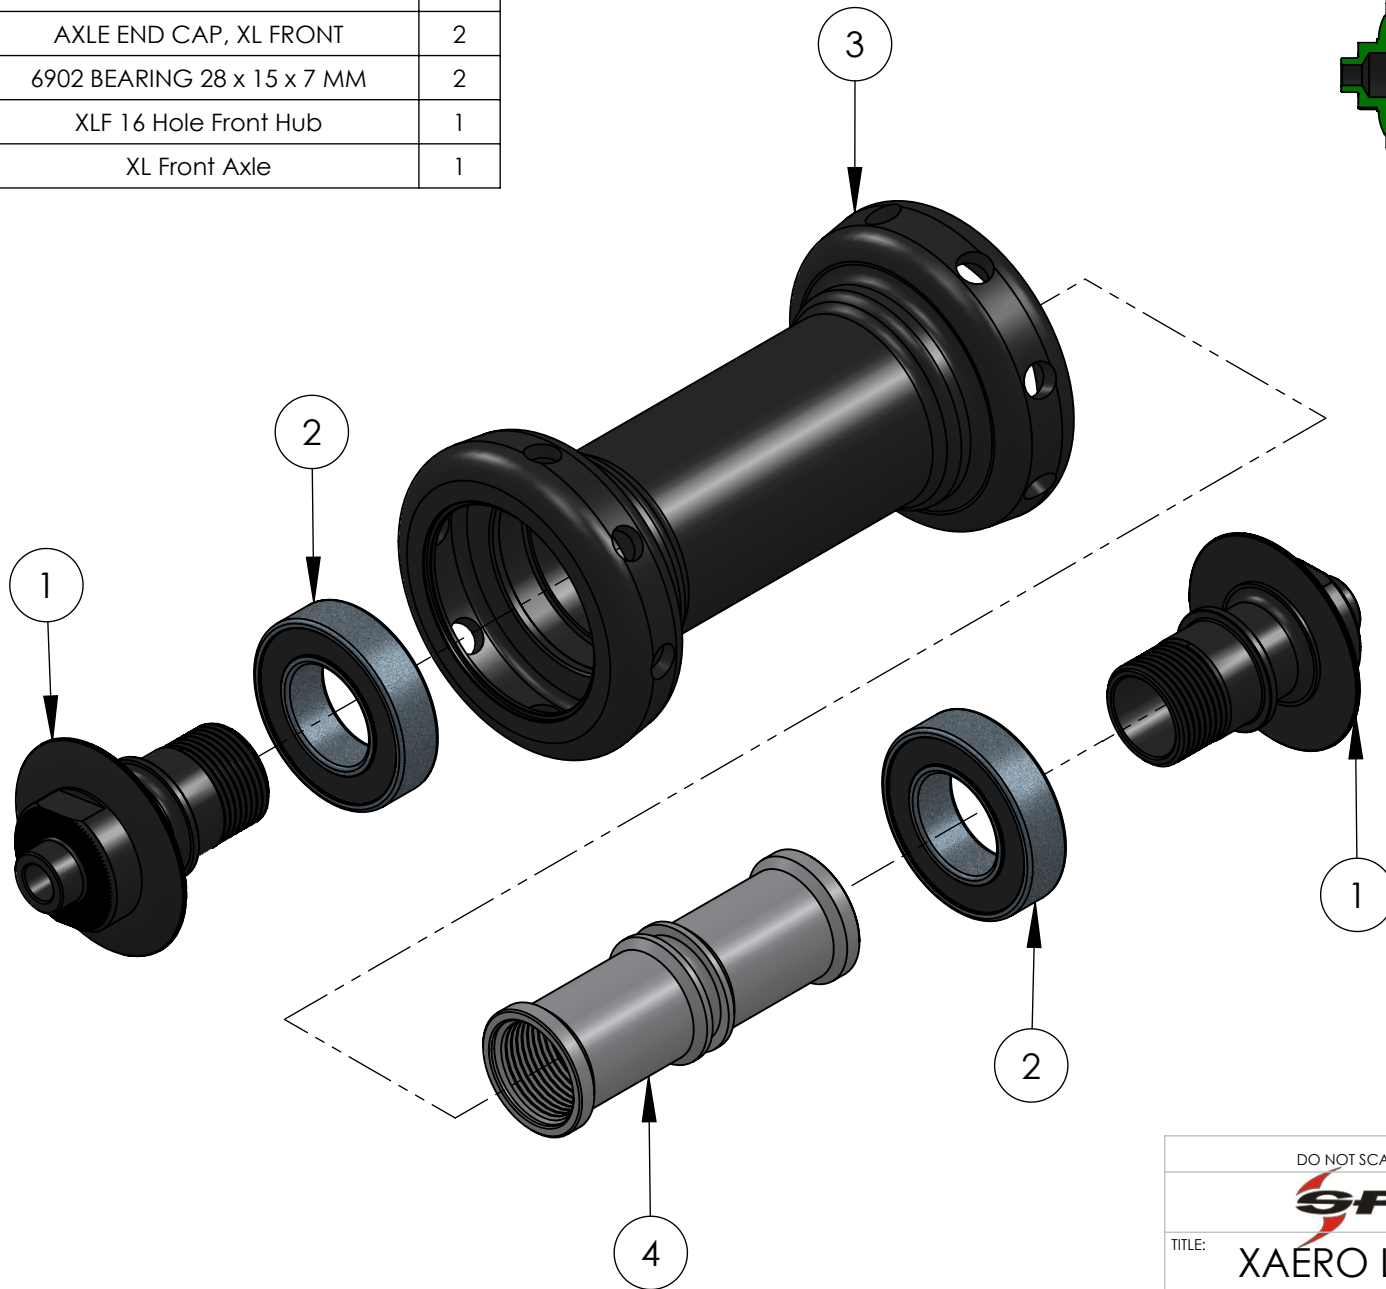

ITEM NO.	PART NUMBER	DESCRIPTION	QTY.
1	511332	AXLE END CAP, XL FRONT	2
2	521040	6902 BEARING 28 x 15 x 7 MM	2
3	511327-16	XLF 16 Hole Front Hub	1
4	511331	XL Front Axle	1

DO NOT SCALE DRAWING		REVISION	1
<b>SPINERGY</b>			
TITLE: XAERO LITE FCT 16H FRONT VER. 2			
ASSEMBLY NO.:			A4
SCALE:1:1		PAGE 1 OF 1	