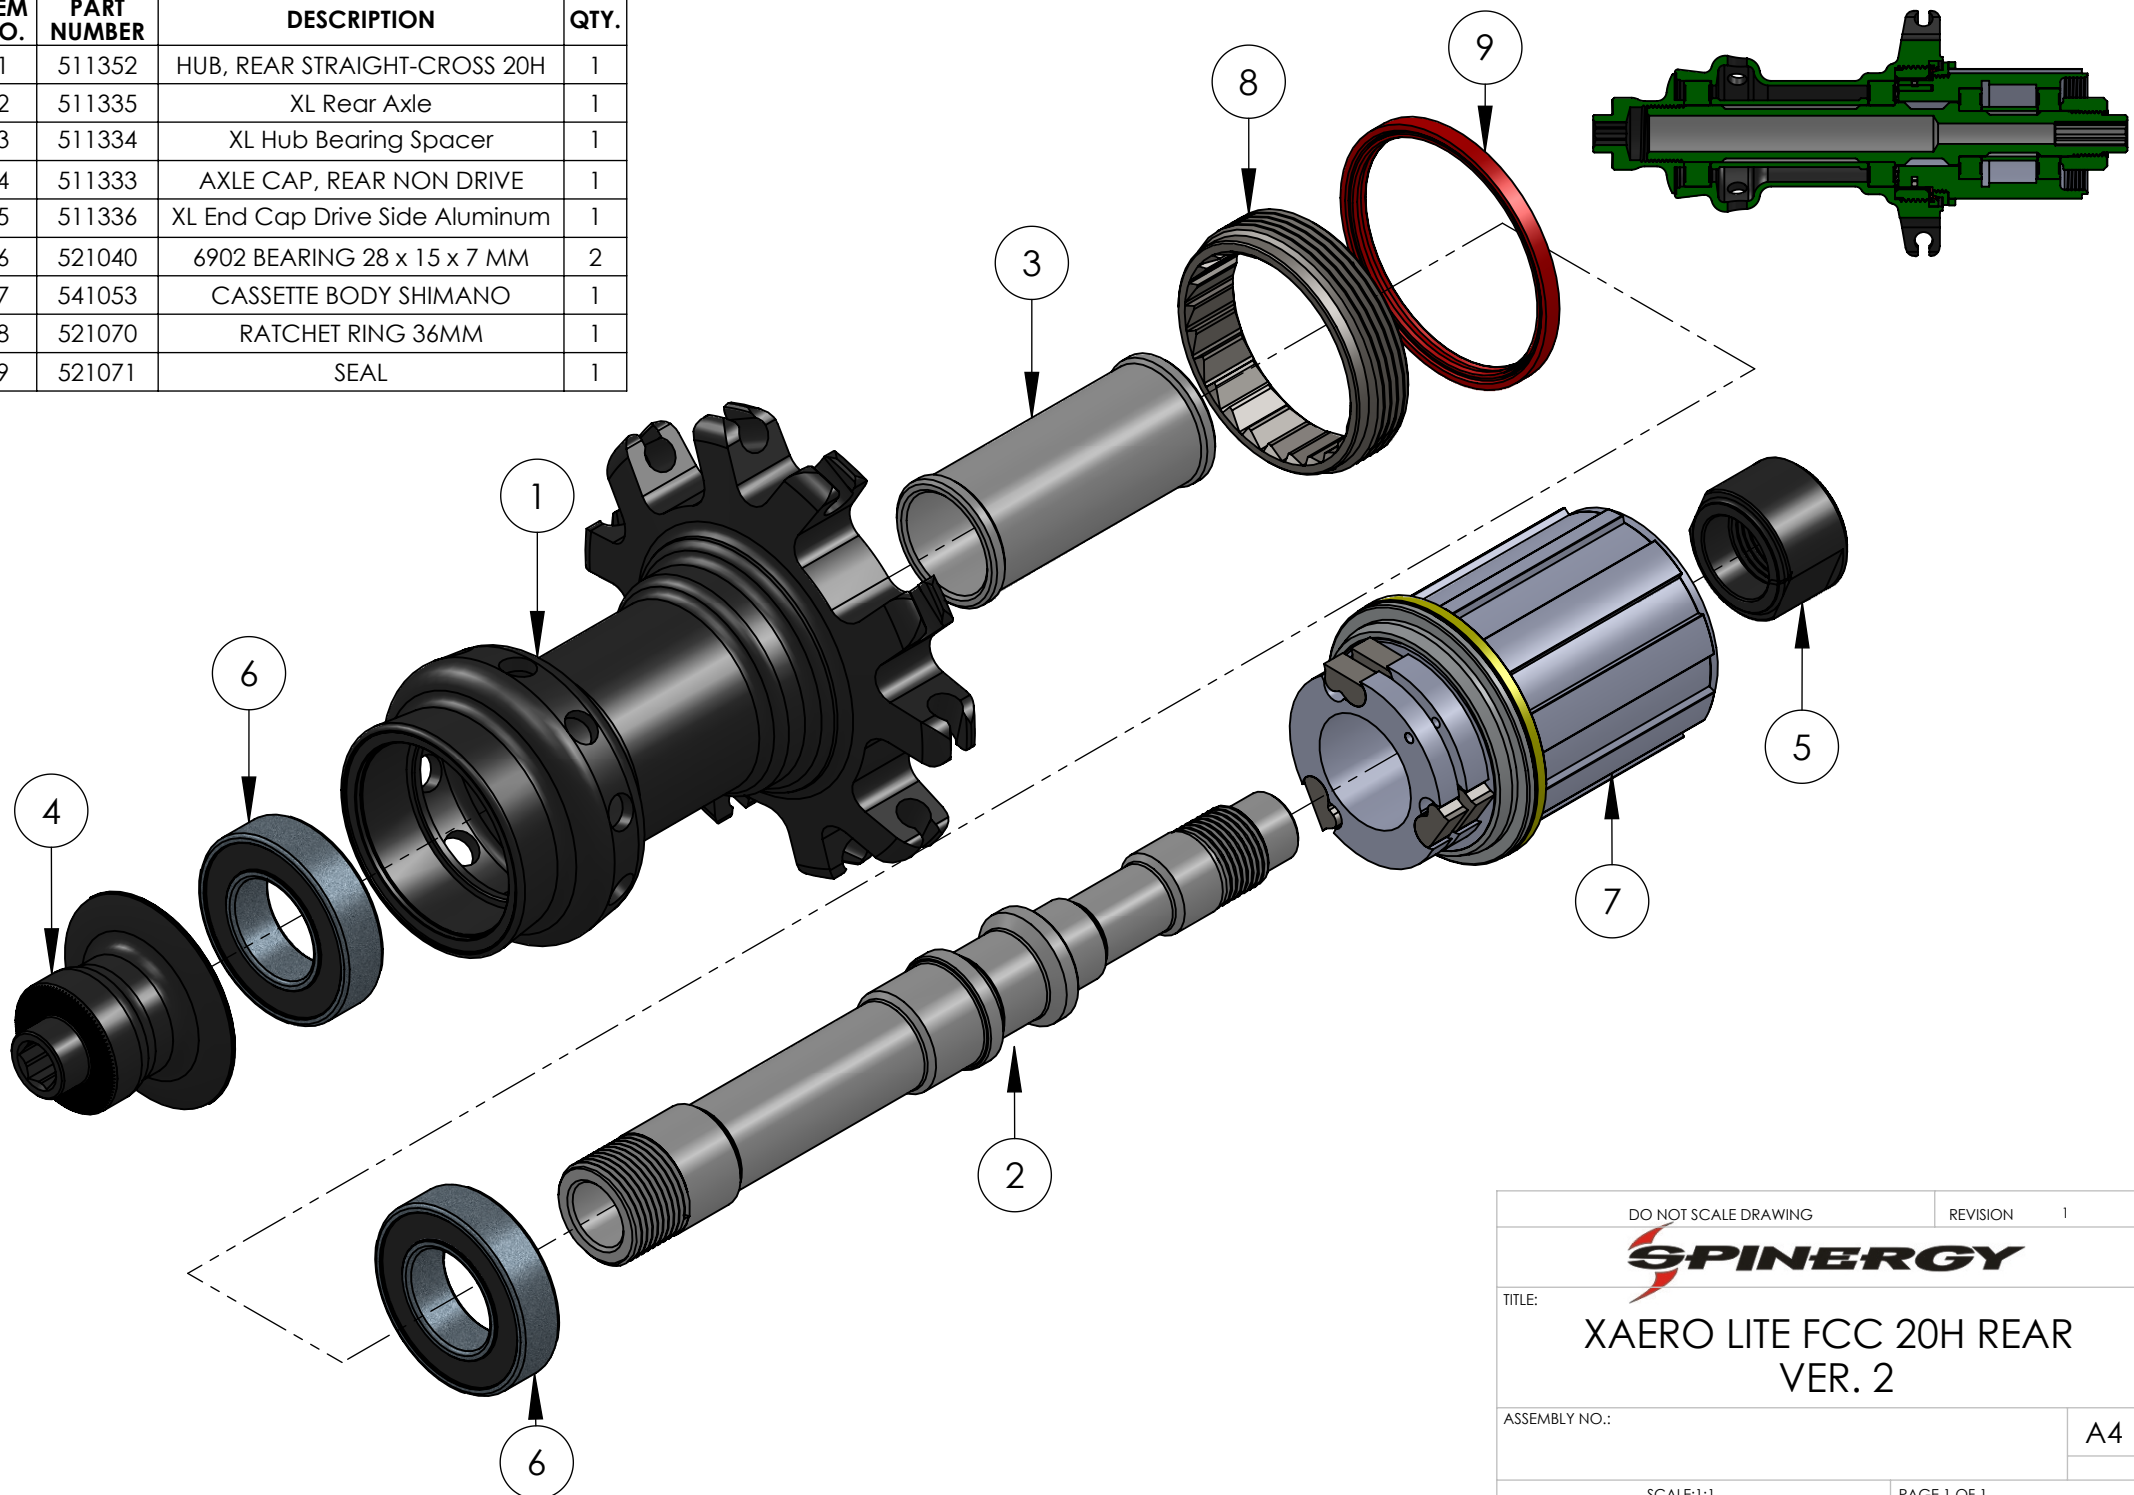

ITEM NO.	PART NUMBER	DESCRIPTION	QTY.
1	511352	HUB, REAR STRAIGHT-CROSS 20H	1
2	511335	XL Rear Axle	1
3	511334	XL Hub Bearing Spacer	1
4	511333	AXLE CAP, REAR NON DRIVE	1
5	511336	XL End Cap Drive Side Aluminum	1
6	521040	6902 BEARING 28 x 15 x 7 MM	2
7	541053	CASSETTE BODY SHIMANO	1
8	521070	RATCHET RING 36MM	1
9	521071	SEAL	1

DO NOT SCALE DRAWING		REVISION	1
<b>SPINERGY</b>			
TITLE: XAERO LITE FCC 20H REAR VER. 2			
ASSEMBLY NO.:			A4
SCALE:1:1		PAGE 1 OF 1	