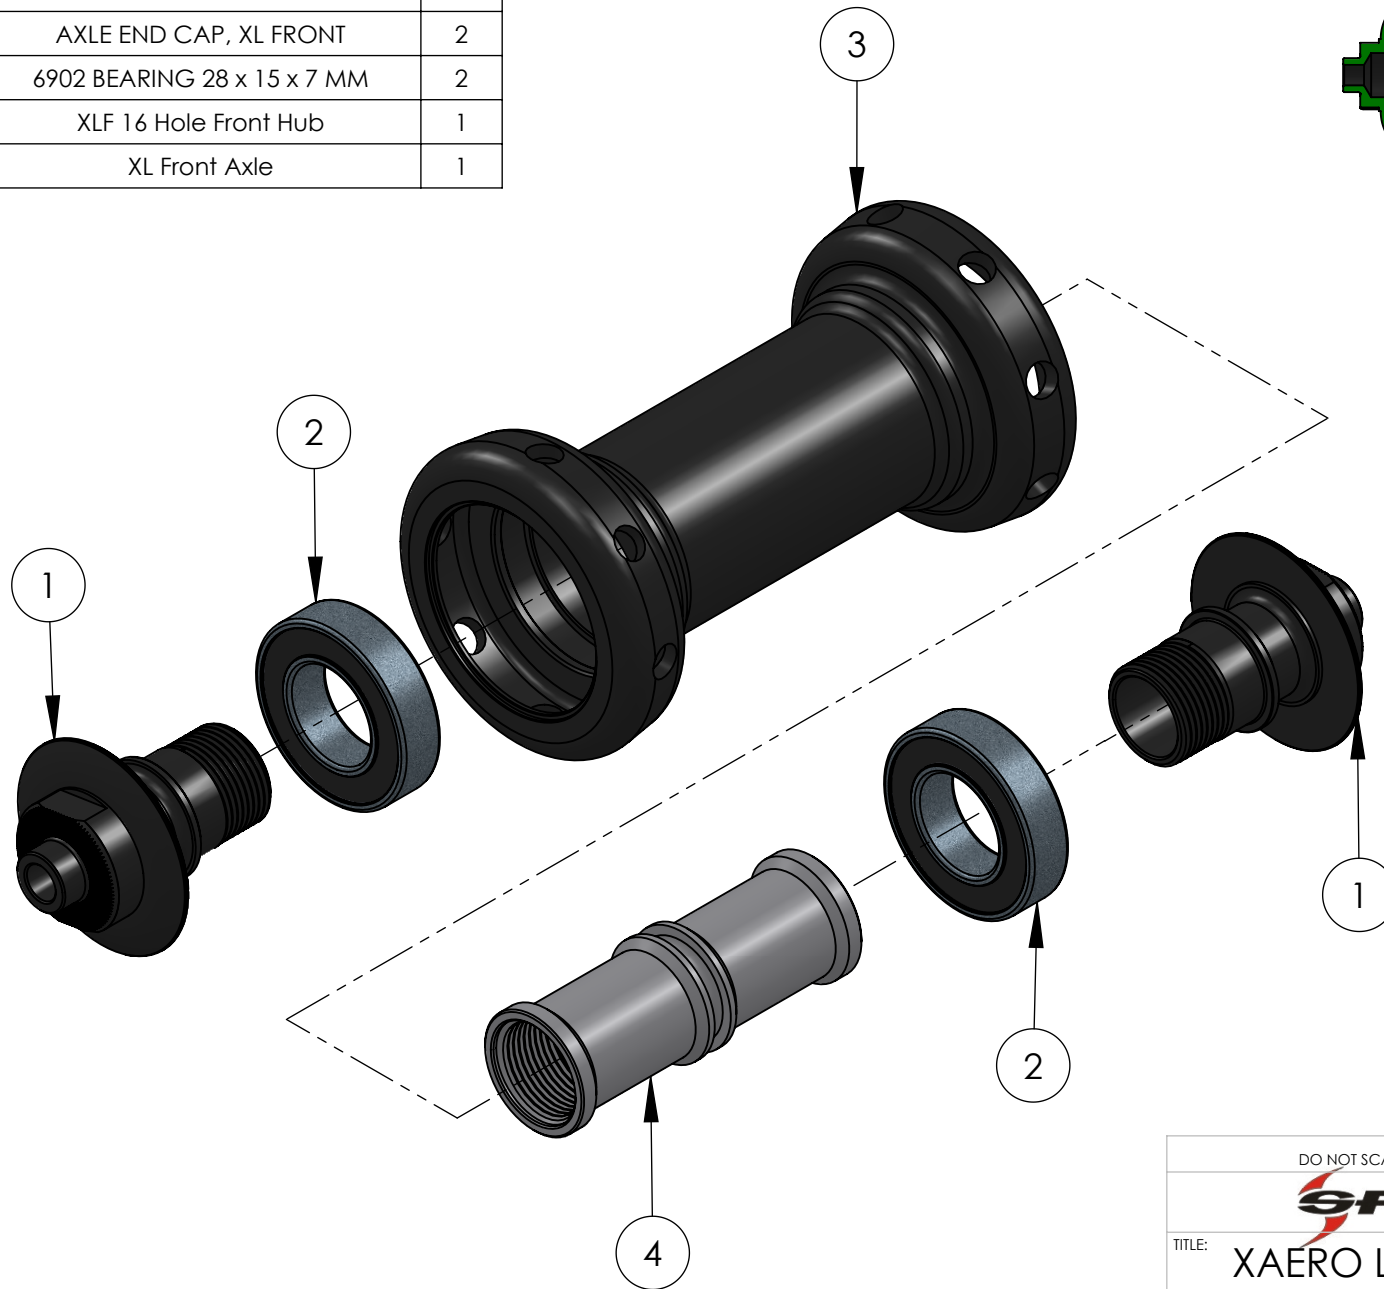

ITEM NO.	PART NUMBER	DESCRIPTION	QTY.
1	511332	AXLE END CAP, XL FRONT	2
2	521040	6902 BEARING 28 x 15 x 7 MM	2
3	511327-16	XLF 16 Hole Front Hub	1
4	511331	XL Front Axle	1

DO NOT SCALE DRAWING		REVISION	1
<b>SPINERGY</b>			
TITLE: XAERO LITE FCC 16H FRONT VER. 2			
ASSEMBLY NO.:			A4
SCALE:1:1		PAGE 1 OF 1	