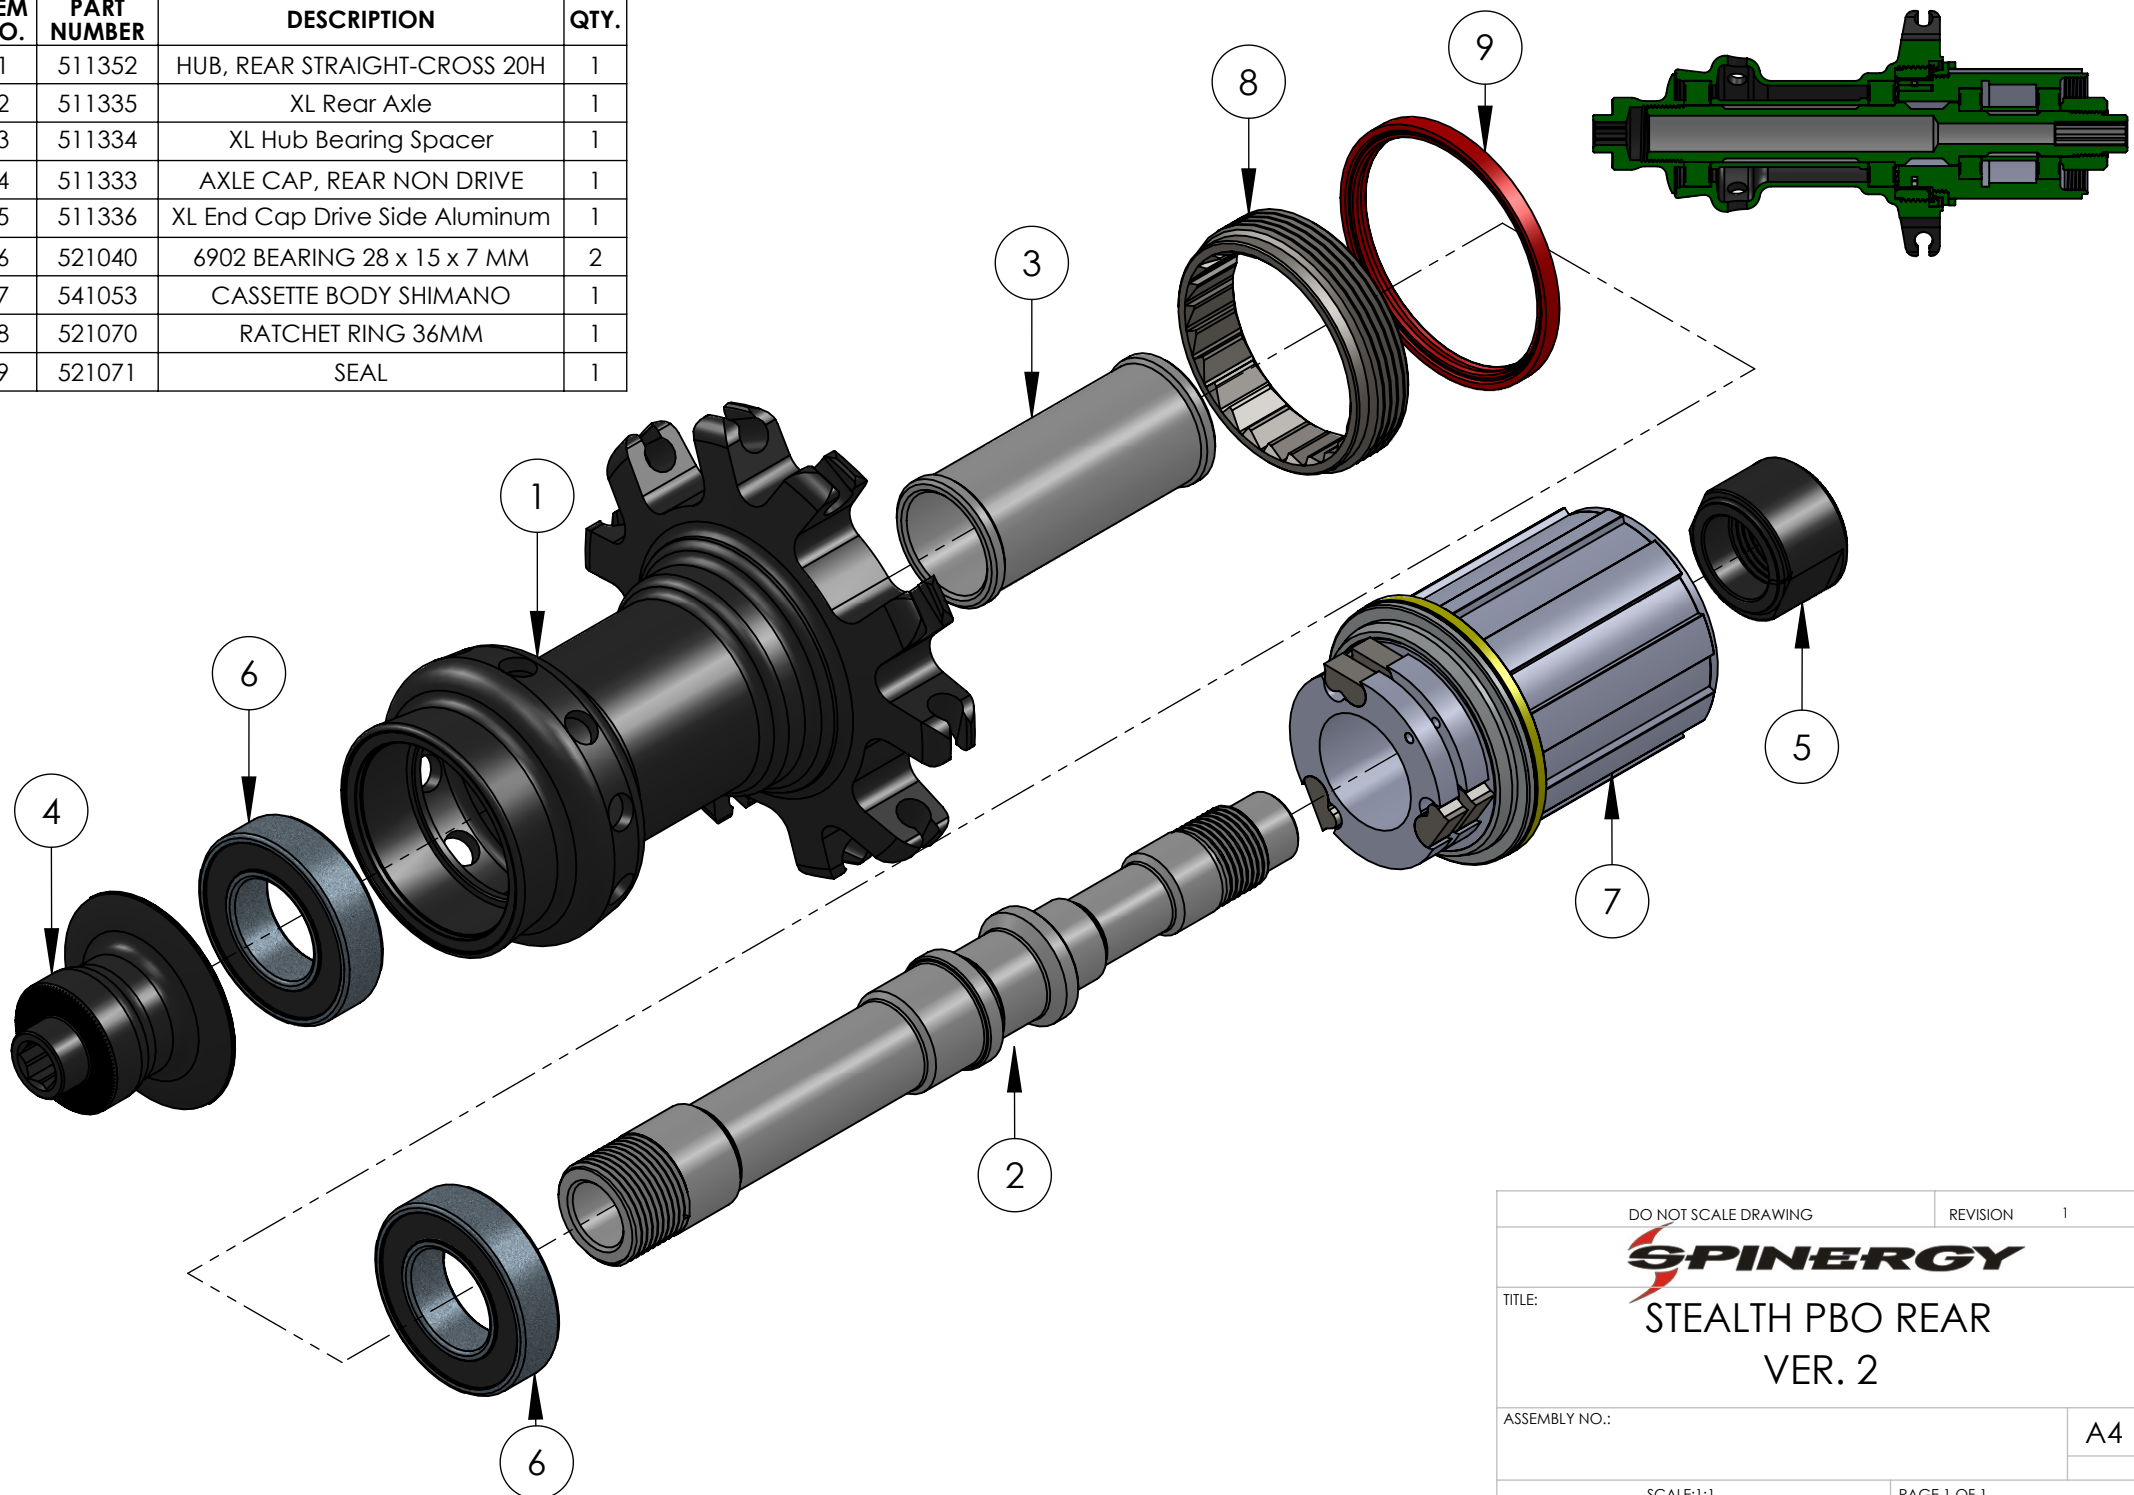

| ITEM NO. | PART NUMBER | DESCRIPTION | QTY. |
|----------|-------------|--------------------------------|------|
| 1 | 511352 | HUB, REAR STRAIGHT-CROSS 20H | 1 |
| 2 | 511335 | XL Rear Axle | 1 |
| 3 | 511334 | XL Hub Bearing Spacer | 1 |
| 4 | 511333 | AXLE CAP, REAR NON DRIVE | 1 |
| 5 | 511336 | XL End Cap Drive Side Aluminum | 1 |
| 6 | 521040 | 6902 BEARING 28 x 15 x 7 MM | 2 |
| 7 | 541053 | CASSETTE BODY SHIMANO | 1 |
| 8 | 521070 | RATCHET RING 36MM | 1 |
| 9 | 521071 | SEAL | 1 |

| | | | |
|--------------------------------------|--|-------------|----|
| DO NOT SCALE DRAWING | | REVISION | 1 |
| SPINERGY | | | |
| TITLE: STEALTH PBO REAR VER. 2 | | | |
| ASSEMBLY NO.: | | | A4 |
| SCALE:1:1 | | PAGE 1 OF 1 | |