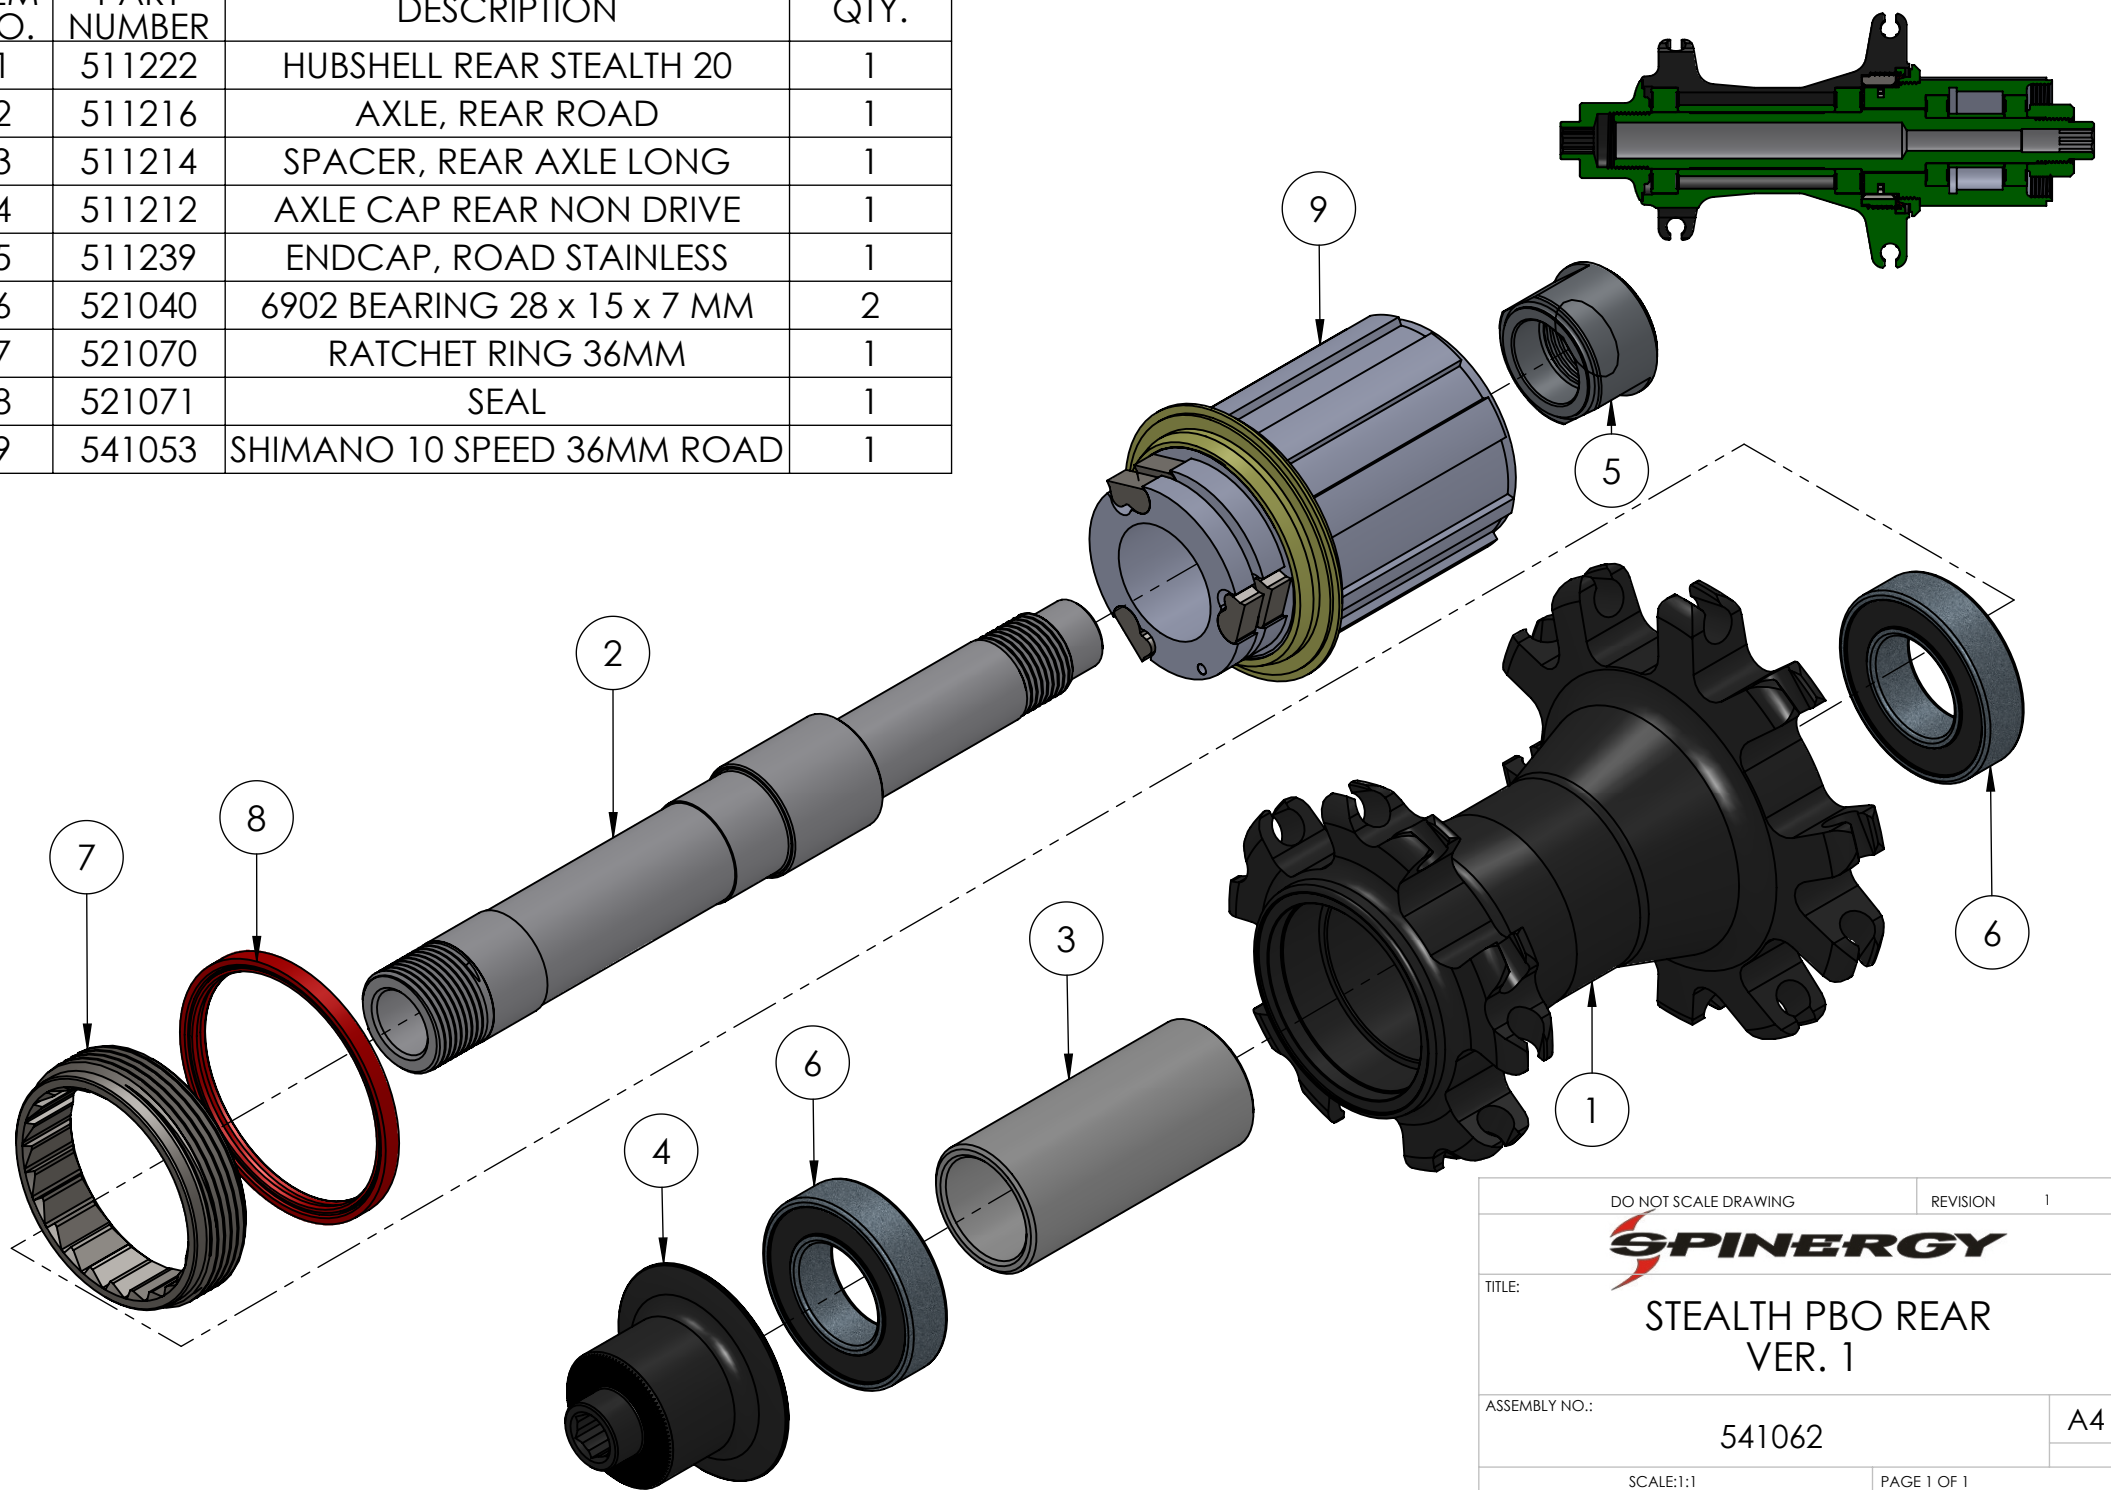

ITEM NO.	PART NUMBER	DESCRIPTION	QTY.
1	511222	HUBSHELL REAR STEALTH 20	1
2	511216	AXLE, REAR ROAD	1
3	511214	SPACER, REAR AXLE LONG	1
4	511212	AXLE CAP REAR NON DRIVE	1
5	511239	ENDCAP, ROAD STAINLESS	1
6	521040	6902 BEARING 28 x 15 x 7 MM	2
7	521070	RATCHET RING 36MM	1
8	521071	SEAL	1
9	541053	SHIMANO 10 SPEED 36MM ROAD	1

DO NOT SCALE DRAWING		REVISION	1
SPINERGY			
TITLE: STEALTH PBO REAR VER. 1			
ASSEMBLY NO.:		541062	A4
SCALE:1:1		PAGE 1 OF 1	