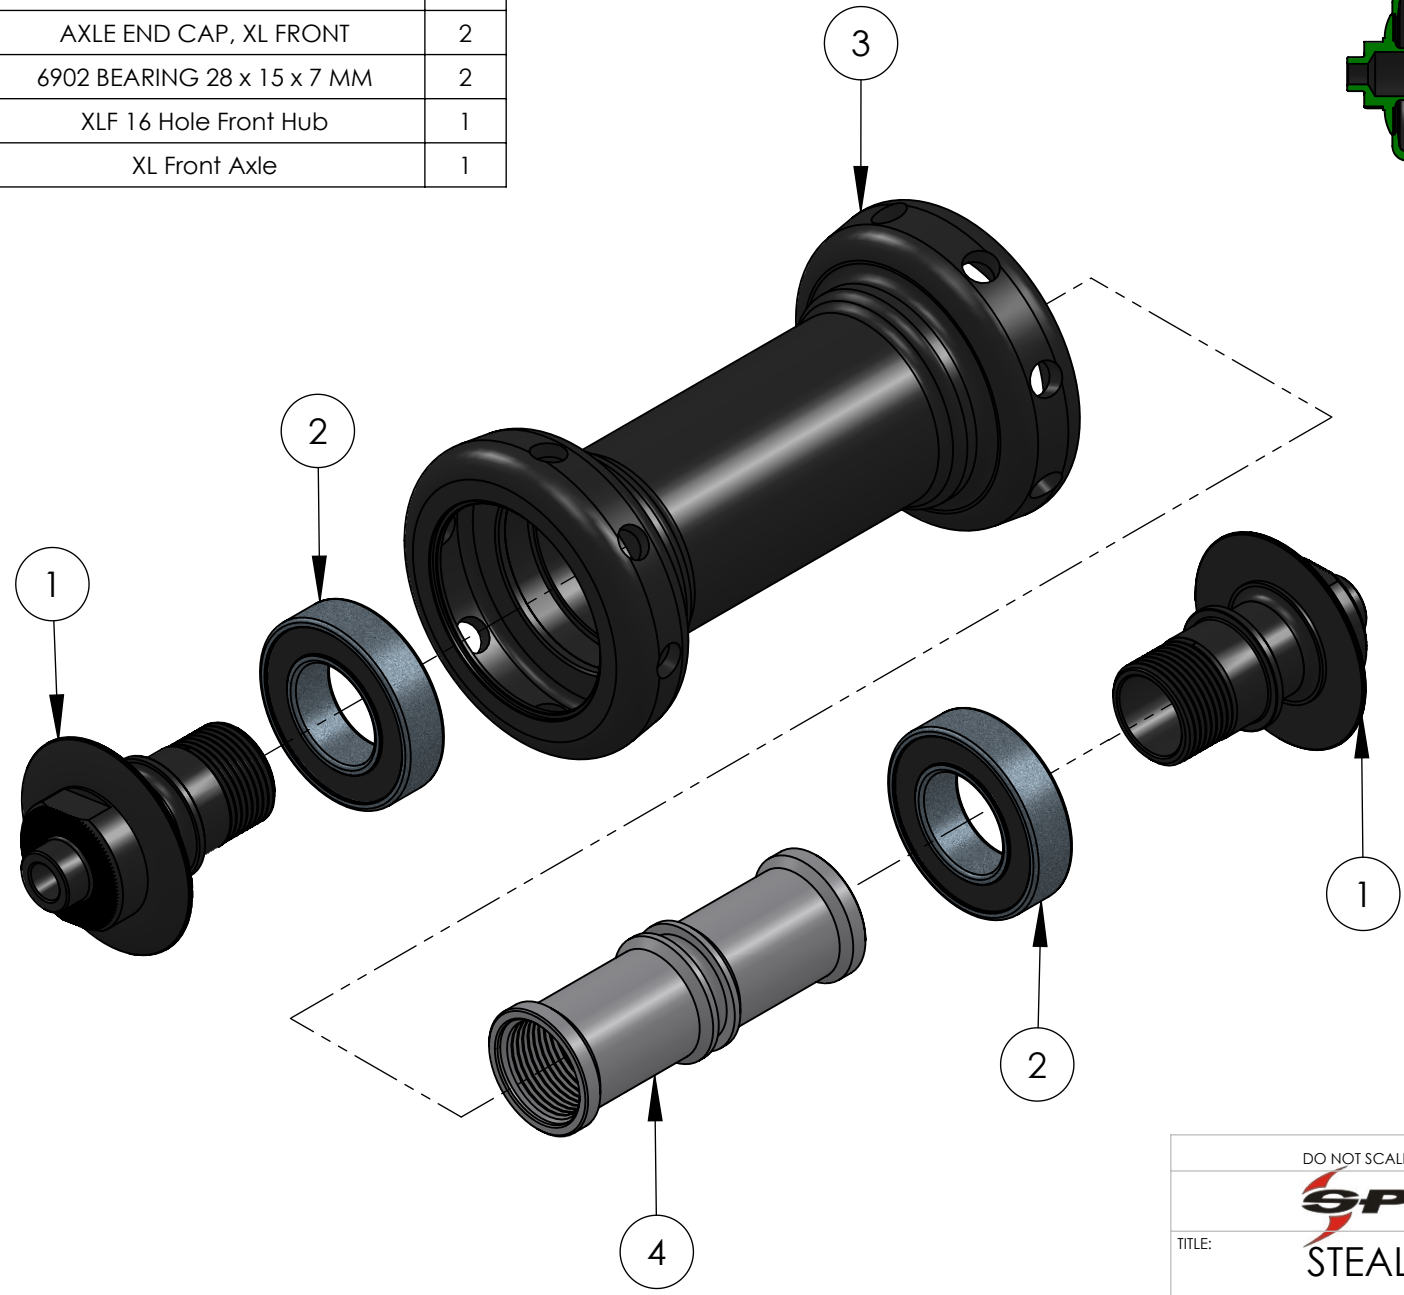

ITEM NO.	PART NUMBER	DESCRIPTION	QTY.
1	511332	AXLE END CAP, XL FRONT	2
2	521040	6902 BEARING 28 x 15 x 7 MM	2
3	511327-16	XLF 16 Hole Front Hub	1
4	511331	XL Front Axle	1

DO NOT SCALE DRAWING		REVISION	1
SPINERGY			
TITLE: STEALTH PBO FRONT VER. 2			
ASSEMBLY NO.:			A4
SCALE:1:1		PAGE 1 OF 1	