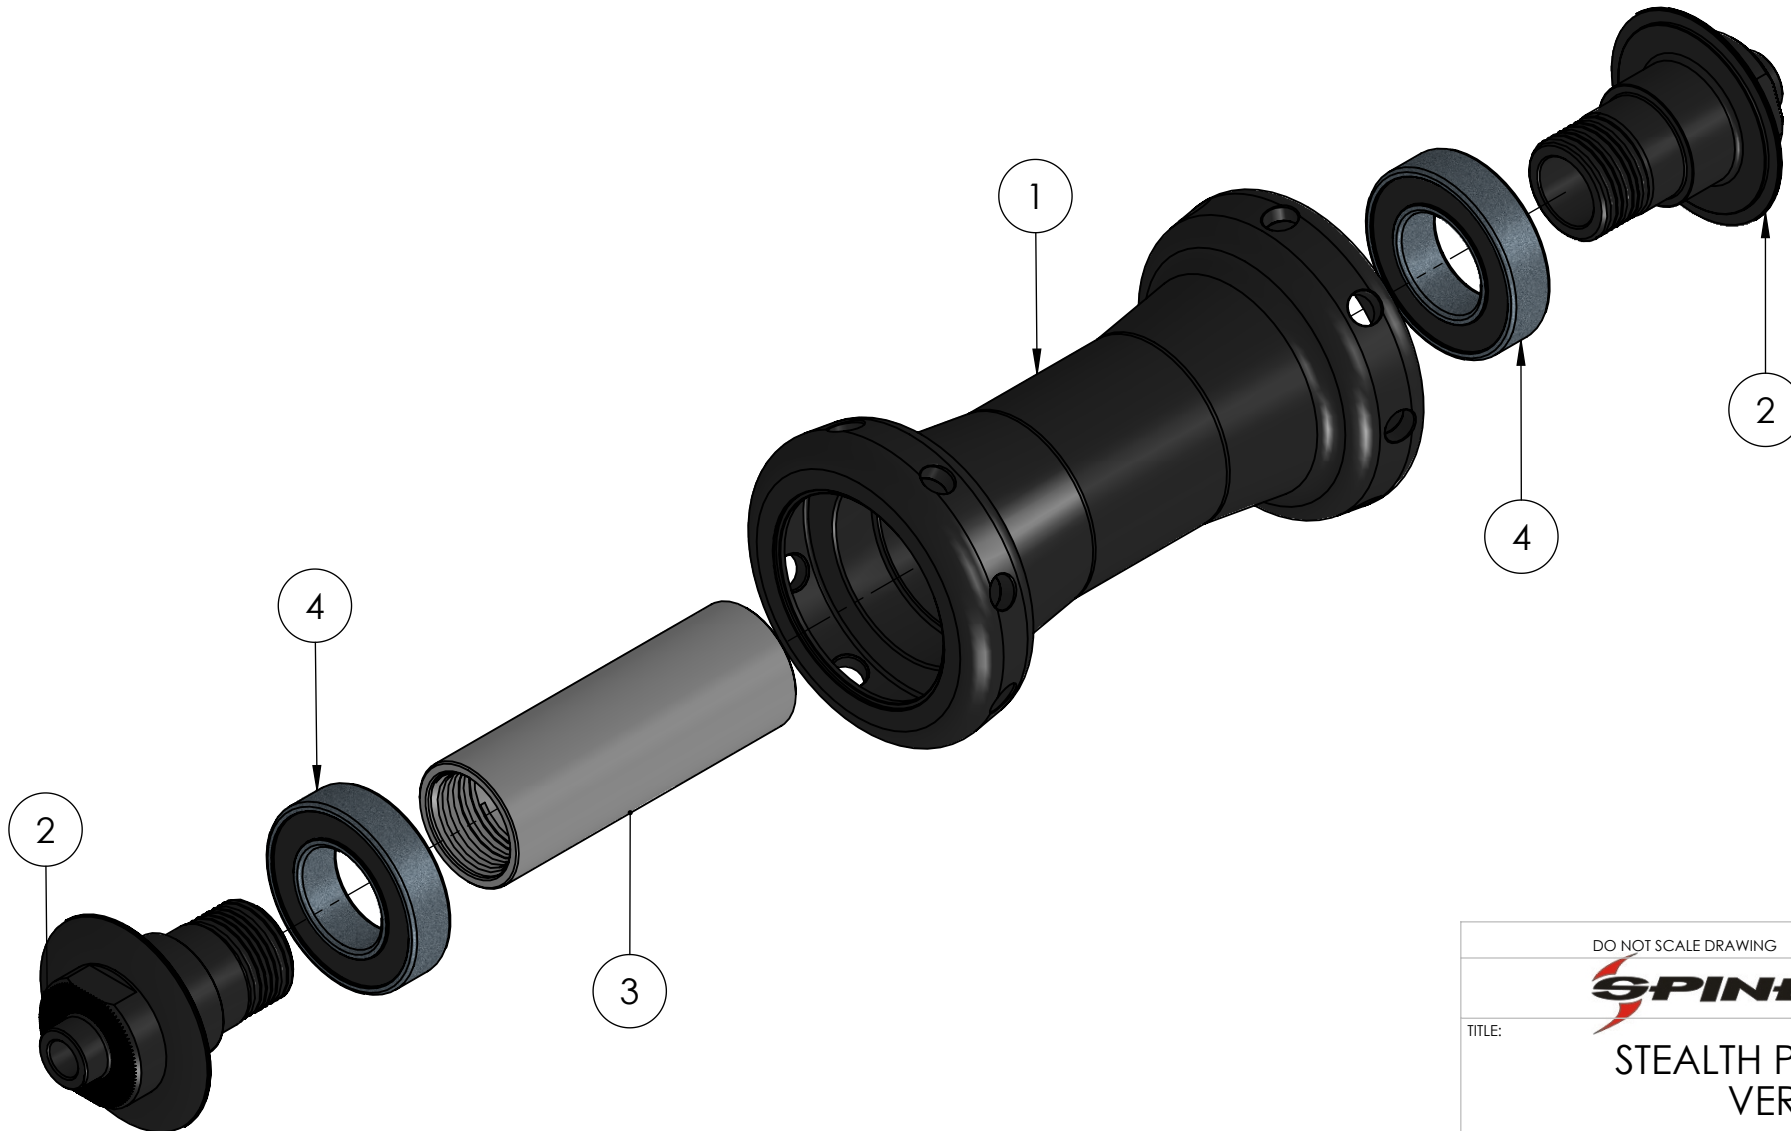

ITEM NO.	PART NUMBER	DESCRIPTION	Default/ QTY.
1	511162	HUBSHELL, FRONT XAERO 16	1
2	511218	AXLE CAP, FRONT	2
3	511221	AXLE, FRONT	1
4	521040	6902 BEARING 28 x 15 x 7 MM	2

DO NOT SCALE DRAWING		REVISION	1
SPINERGY			
TITLE: STEALTH PBO FRONT VER. 1			
ASSEMBLY NO.:		541051	A4
SCALE:1:1		PAGE 1 OF 1	