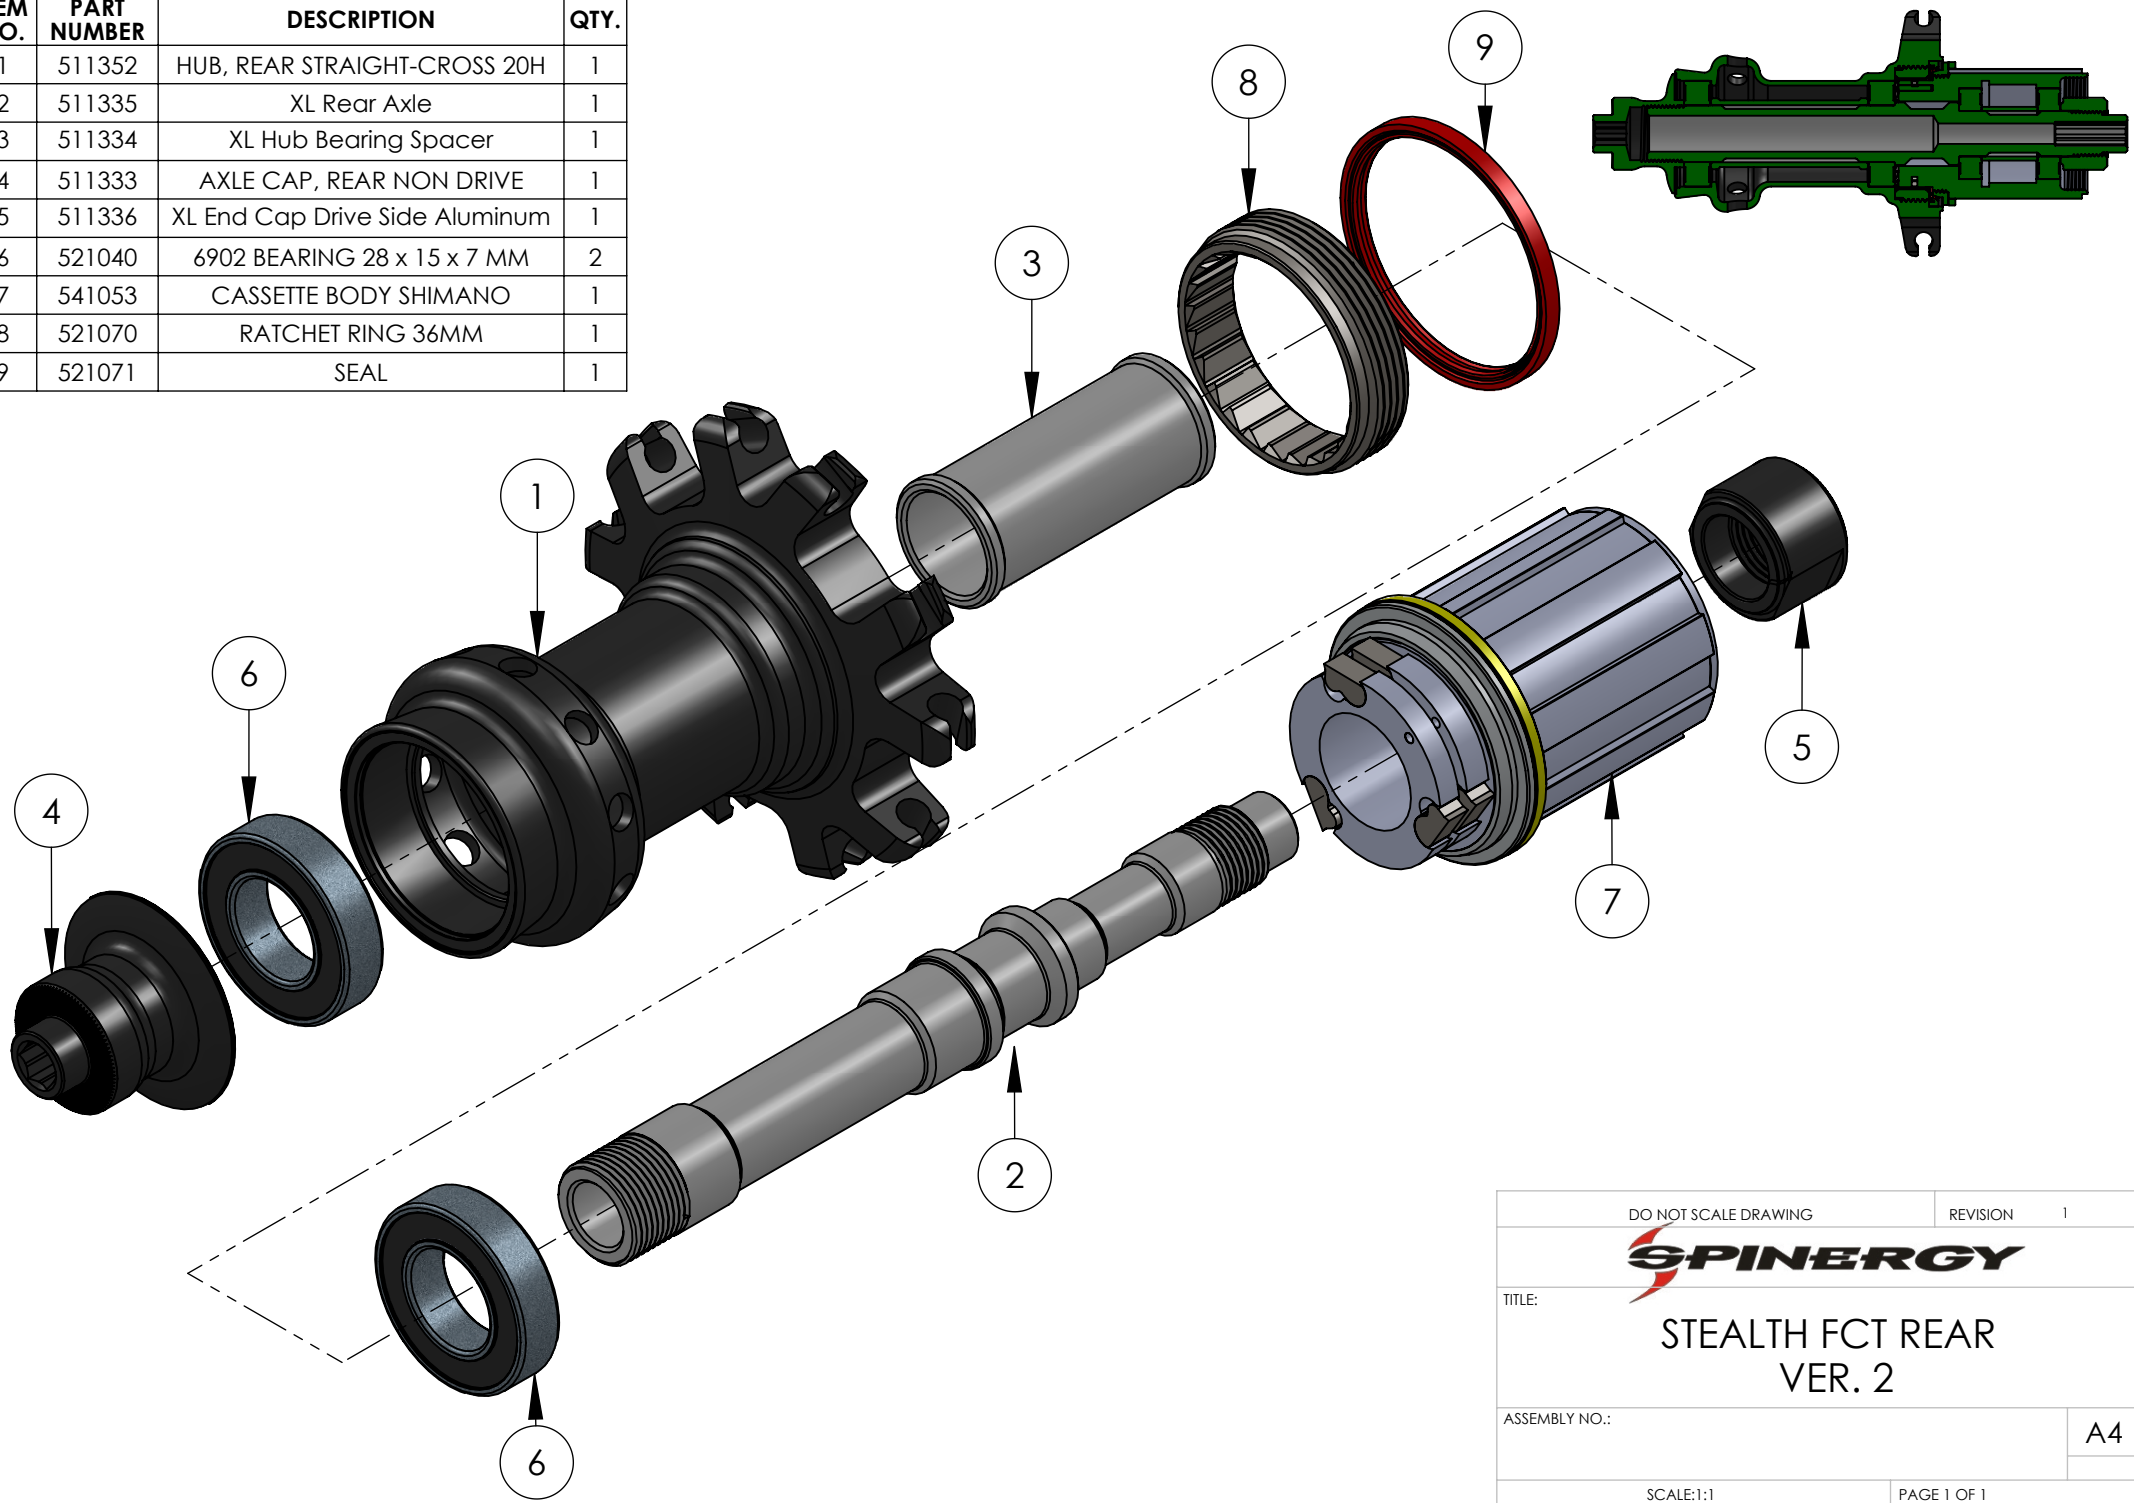

ITEM NO.	PART NUMBER	DESCRIPTION	QTY.
1	511352	HUB, REAR STRAIGHT-CROSS 20H	1
2	511335	XL Rear Axle	1
3	511334	XL Hub Bearing Spacer	1
4	511333	AXLE CAP, REAR NON DRIVE	1
5	511336	XL End Cap Drive Side Aluminum	1
6	521040	6902 BEARING 28 x 15 x 7 MM	2
7	541053	CASSETTE BODY SHIMANO	1
8	521070	RATCHET RING 36MM	1
9	521071	SEAL	1

DO NOT SCALE DRAWING		REVISION	1
SPINERGY			
TITLE: STEALTH FCT REAR VER. 2			
ASSEMBLY NO.:			A4
SCALE:1:1		PAGE 1 OF 1	