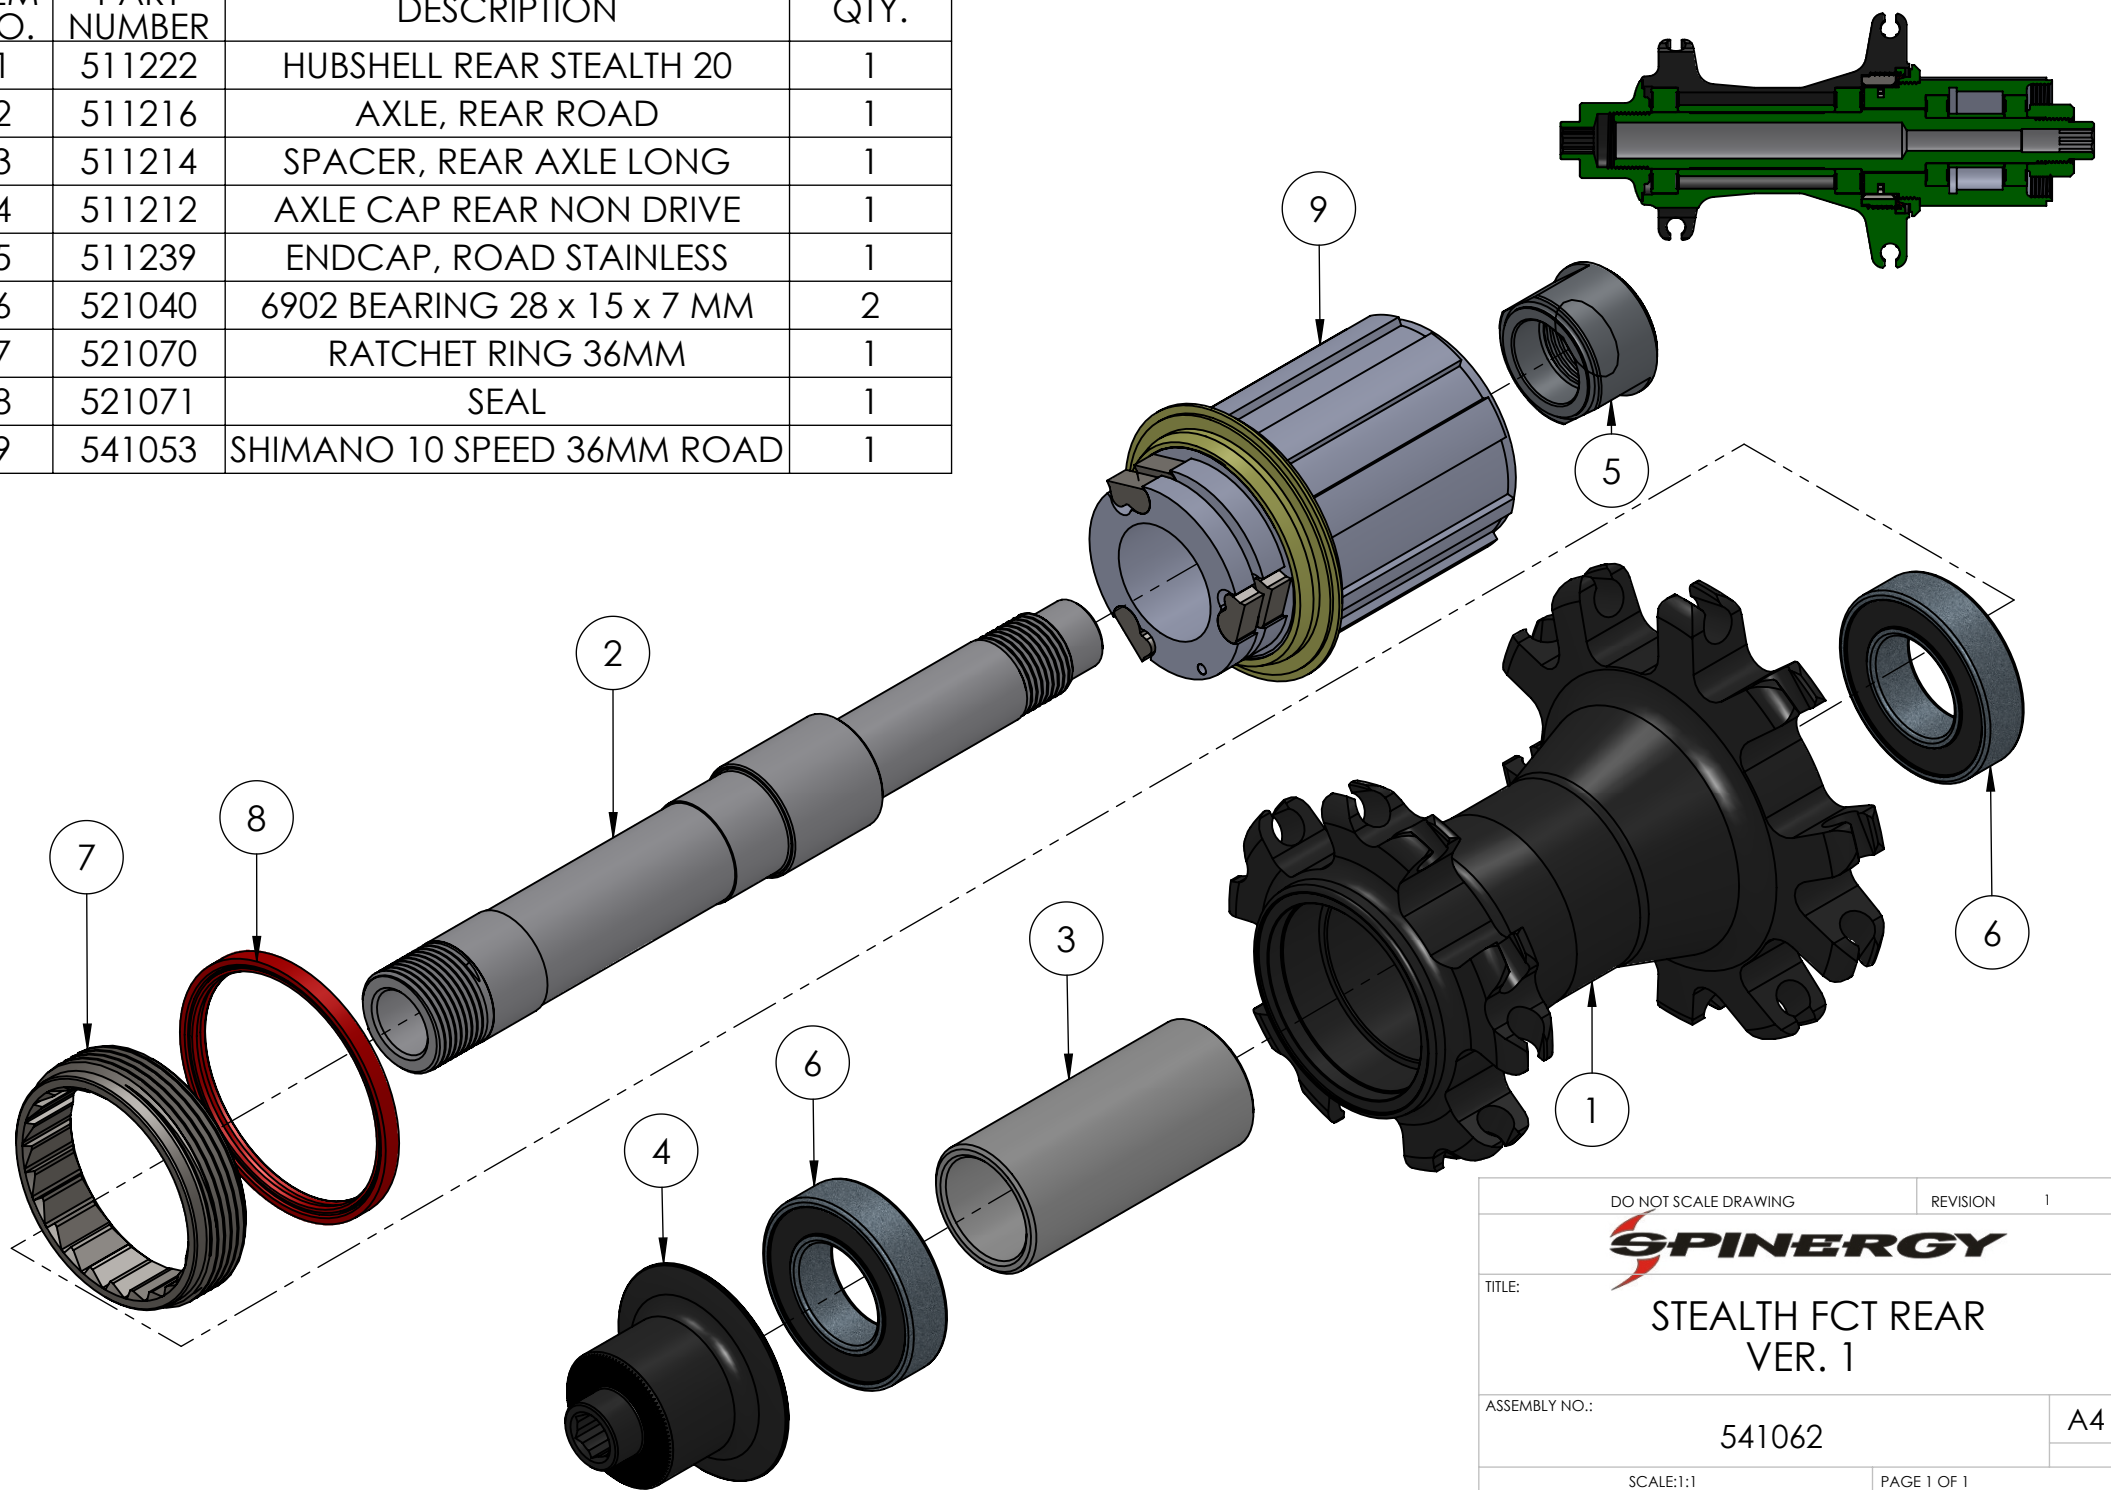

ITEM NO.	PART NUMBER	DESCRIPTION	QTY.
1	511222	HUBSHELL REAR STEALTH 20	1
2	511216	AXLE, REAR ROAD	1
3	511214	SPACER, REAR AXLE LONG	1
4	511212	AXLE CAP REAR NON DRIVE	1
5	511239	ENDCAP, ROAD STAINLESS	1
6	521040	6902 BEARING 28 x 15 x 7 MM	2
7	521070	RATCHET RING 36MM	1
8	521071	SEAL	1
9	541053	SHIMANO 10 SPEED 36MM ROAD	1

DO NOT SCALE DRAWING		REVISION	1
SPINERGY			
TITLE: STEALTH FCT REAR VER. 1			
ASSEMBLY NO.:		541062	A4
SCALE:1:1		PAGE 1 OF 1	