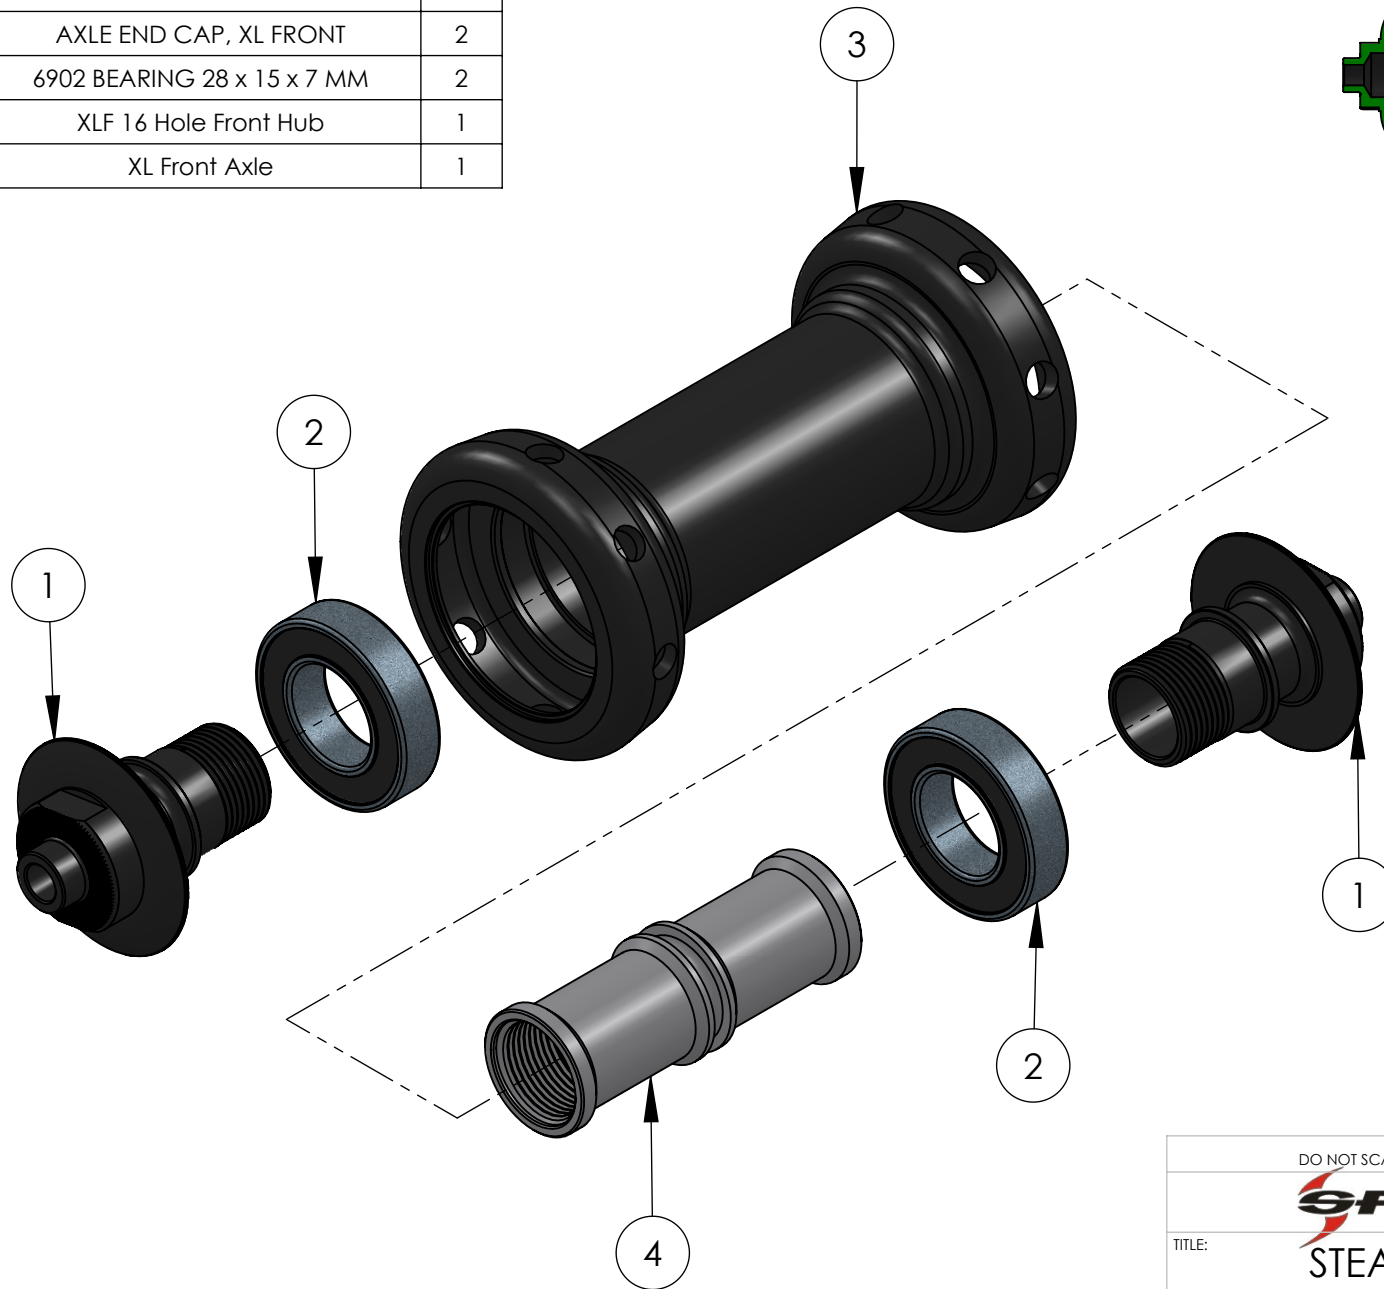

ITEM NO.	PART NUMBER	DESCRIPTION	QTY.
1	511332	AXLE END CAP, XL FRONT	2
2	521040	6902 BEARING 28 x 15 x 7 MM	2
3	511327-16	XLF 16 Hole Front Hub	1
4	511331	XL Front Axle	1

DO NOT SCALE DRAWING		REVISION	1
SPINERGY			
TITLE: STEALTH FCT FRONT VER. 2			
ASSEMBLY NO.:			A4
SCALE:1:1		PAGE 1 OF 1	