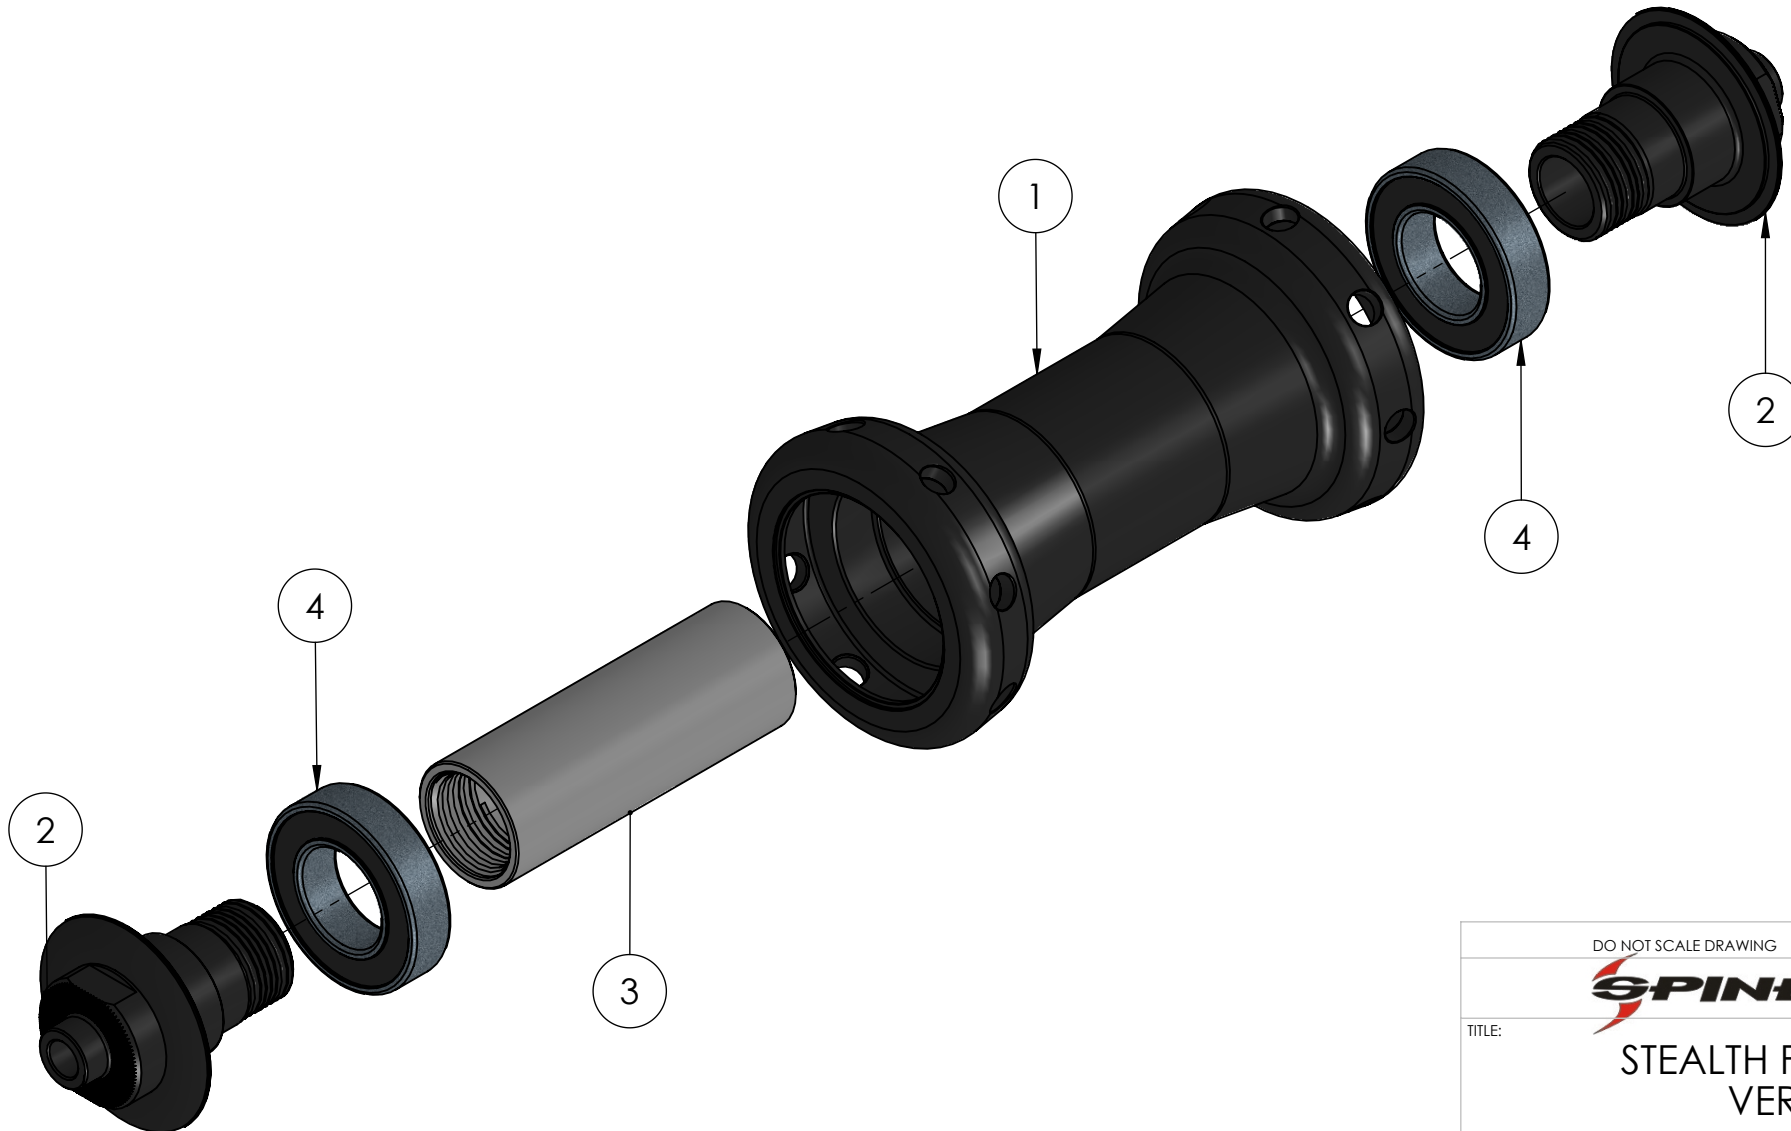

ITEM NO.	PART NUMBER	DESCRIPTION	Default/ QTY.
1	511162	HUBSHELL, FRONT XAERO 16	1
2	511218	AXLE CAP, FRONT	2
3	511221	AXLE, FRONT	1
4	521040	6902 BEARING 28 x 15 x 7 MM	2

DO NOT SCALE DRAWING		REVISION	1
SPINERGY			
TITLE: STEALTH FCT FRONT VER. 1			
ASSEMBLY NO.:			A4
541051			
SCALE:1:1		PAGE 1 OF 1	