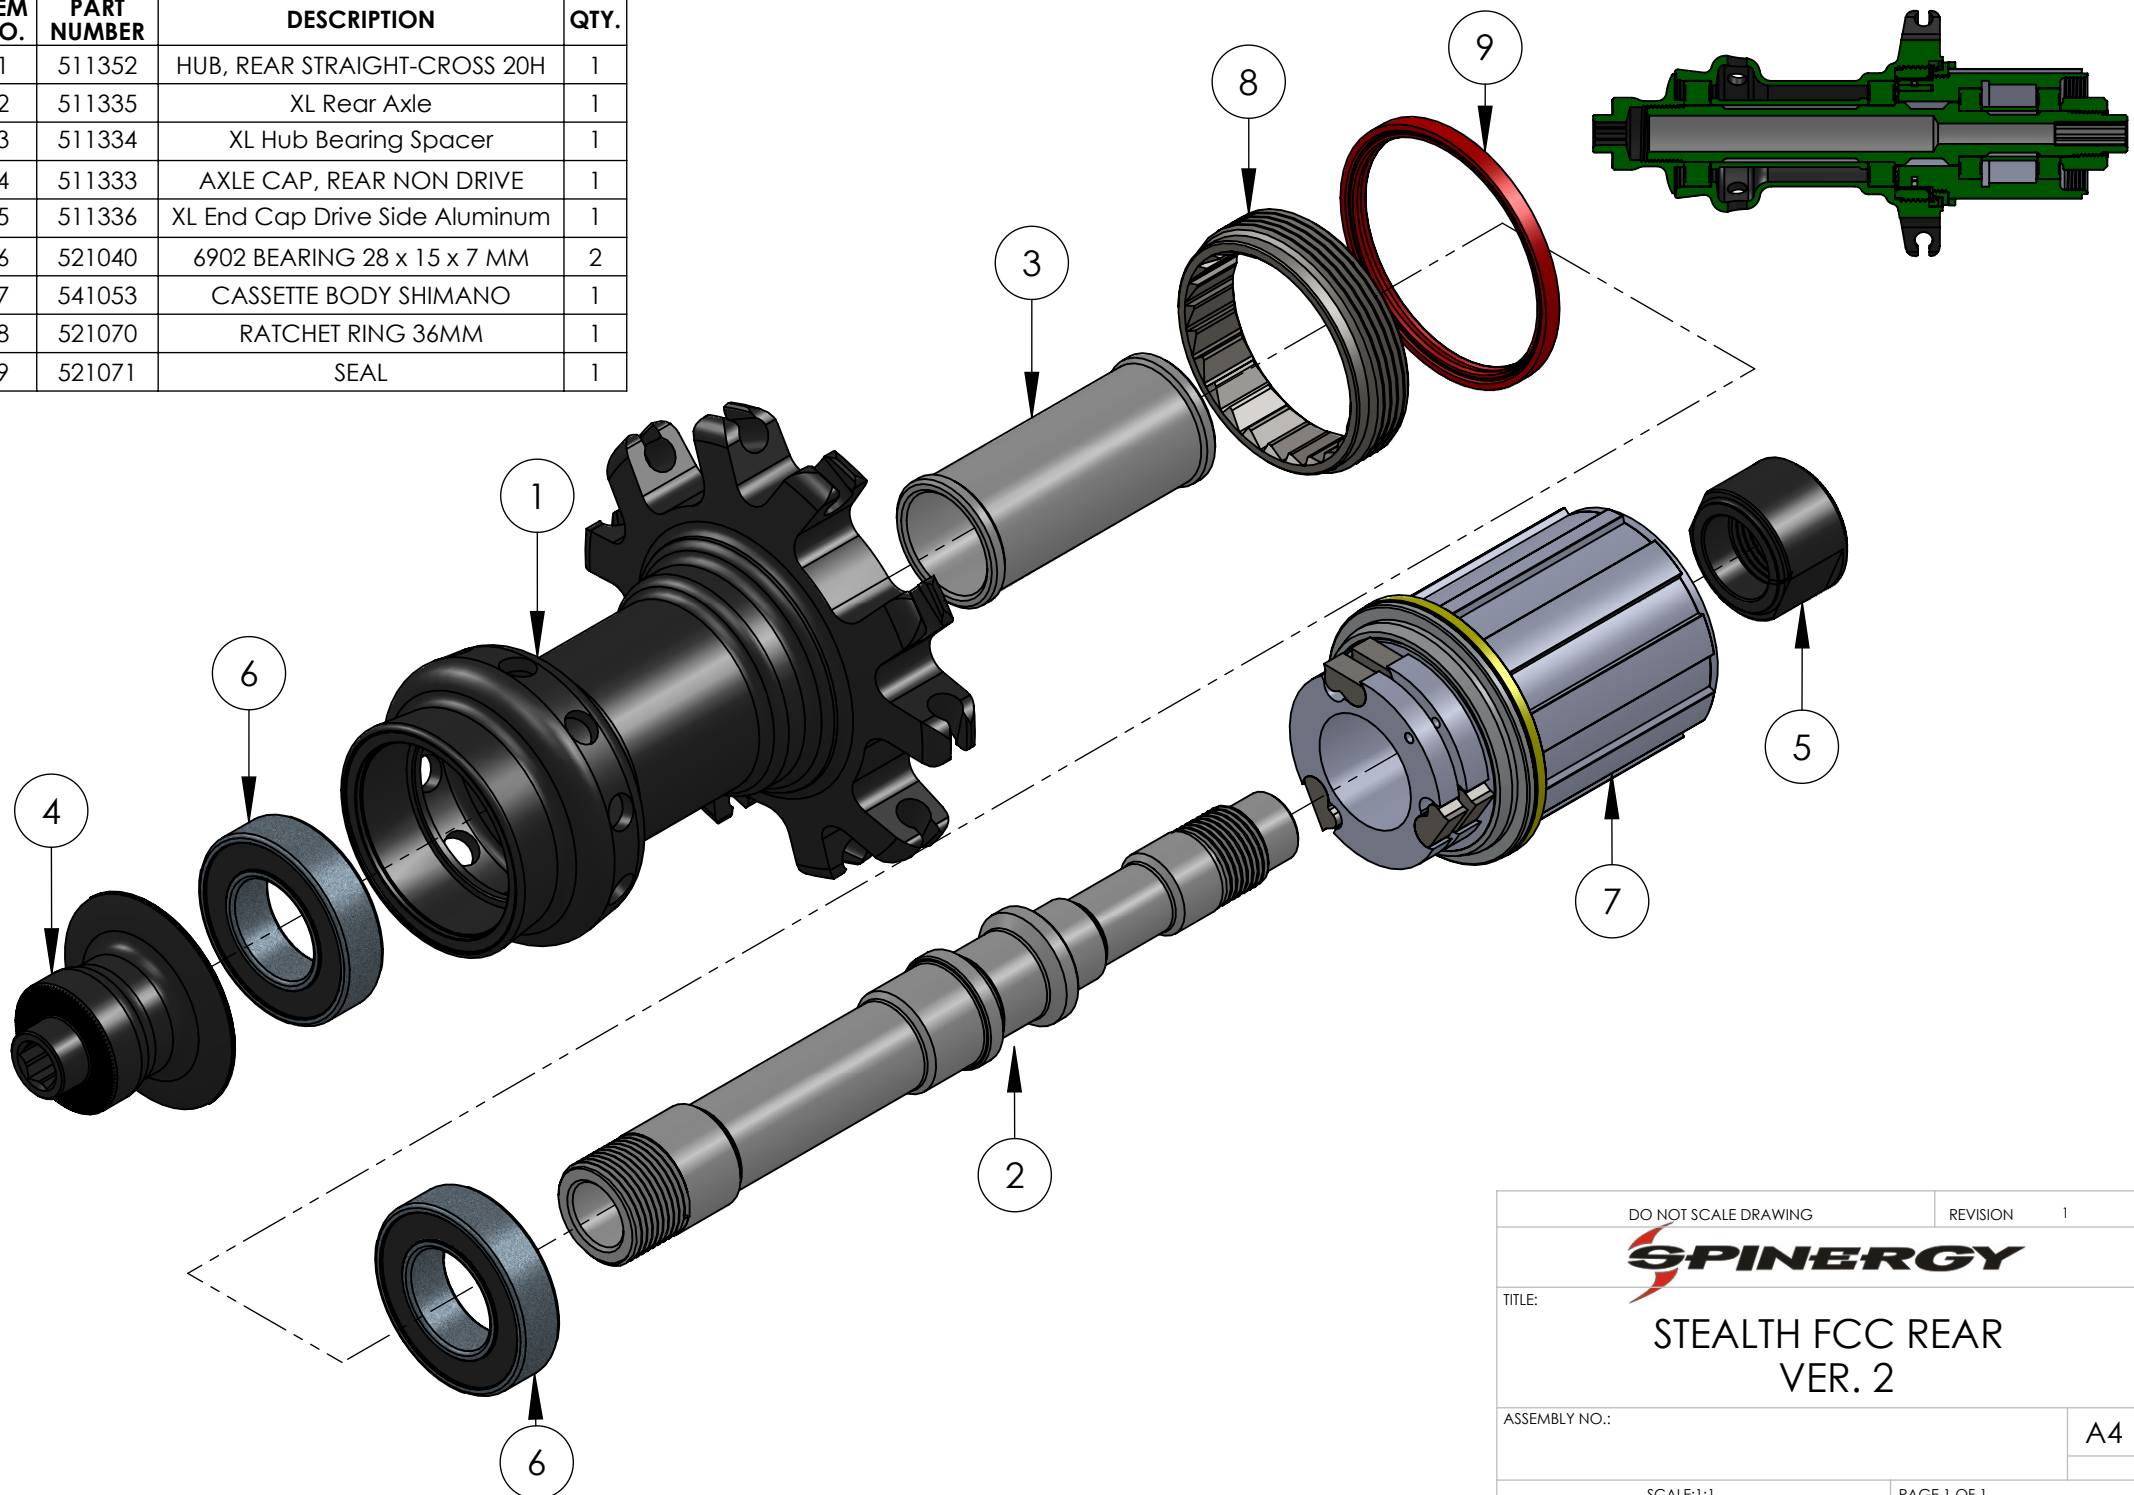

ITEM NO.	PART NUMBER	DESCRIPTION	QTY.
1	511352	HUB, REAR STRAIGHT-CROSS 20H	1
2	511335	XL Rear Axle	1
3	511334	XL Hub Bearing Spacer	1
4	511333	AXLE CAP, REAR NON DRIVE	1
5	511336	XL End Cap Drive Side Aluminum	1
6	521040	6902 BEARING 28 x 15 x 7 MM	2
7	541053	CASSETTE BODY SHIMANO	1
8	521070	RATCHET RING 36MM	1
9	521071	SEAL	1

DO NOT SCALE DRAWING		REVISION	1
<b>SPINERGY</b>			
TITLE: STEALTH FCC REAR VER. 2			
ASSEMBLY NO.:			A4
SCALE:1:1		PAGE 1 OF 1	