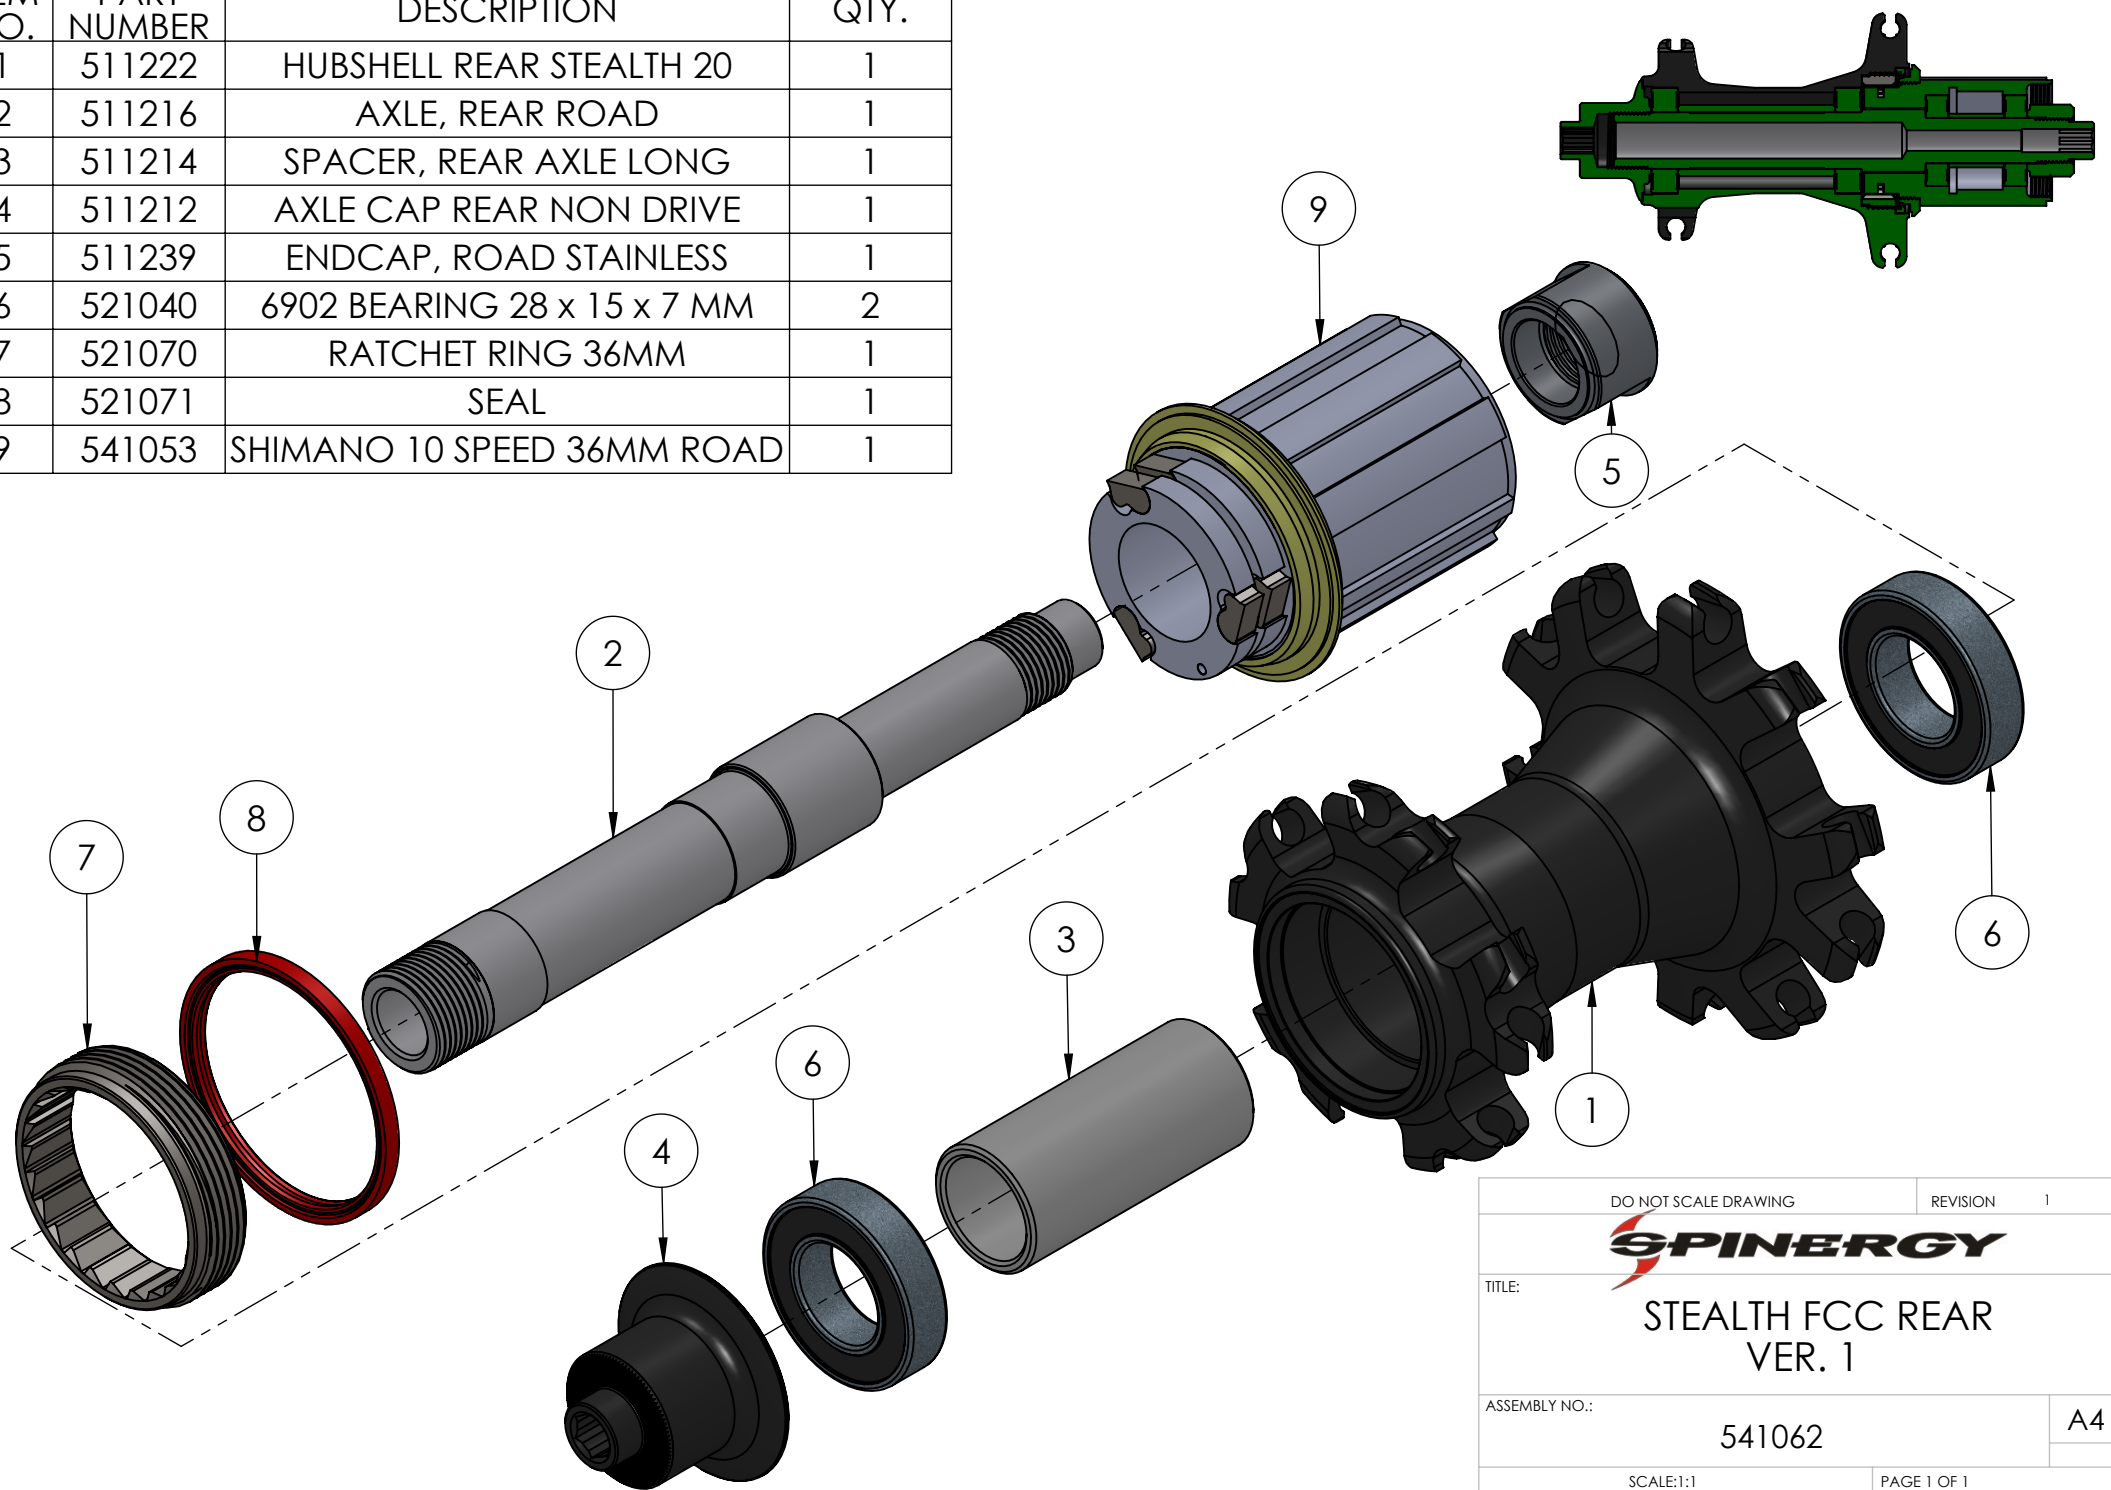

ITEM NO.	PART NUMBER	DESCRIPTION	QTY.
1	511222	HUBSHELL REAR STEALTH 20	1
2	511216	AXLE, REAR ROAD	1
3	511214	SPACER, REAR AXLE LONG	1
4	511212	AXLE CAP REAR NON DRIVE	1
5	511239	ENDCAP, ROAD STAINLESS	1
6	521040	6902 BEARING 28 x 15 x 7 MM	2
7	521070	RATCHET RING 36MM	1
8	521071	SEAL	1
9	541053	SHIMANO 10 SPEED 36MM ROAD	1

DO NOT SCALE DRAWING		REVISION	1
<b>SPINERGY</b>			
TITLE: STEALTH FCC REAR VER. 1			
ASSEMBLY NO.:			A4
541062			
SCALE:1:1		PAGE 1 OF 1	