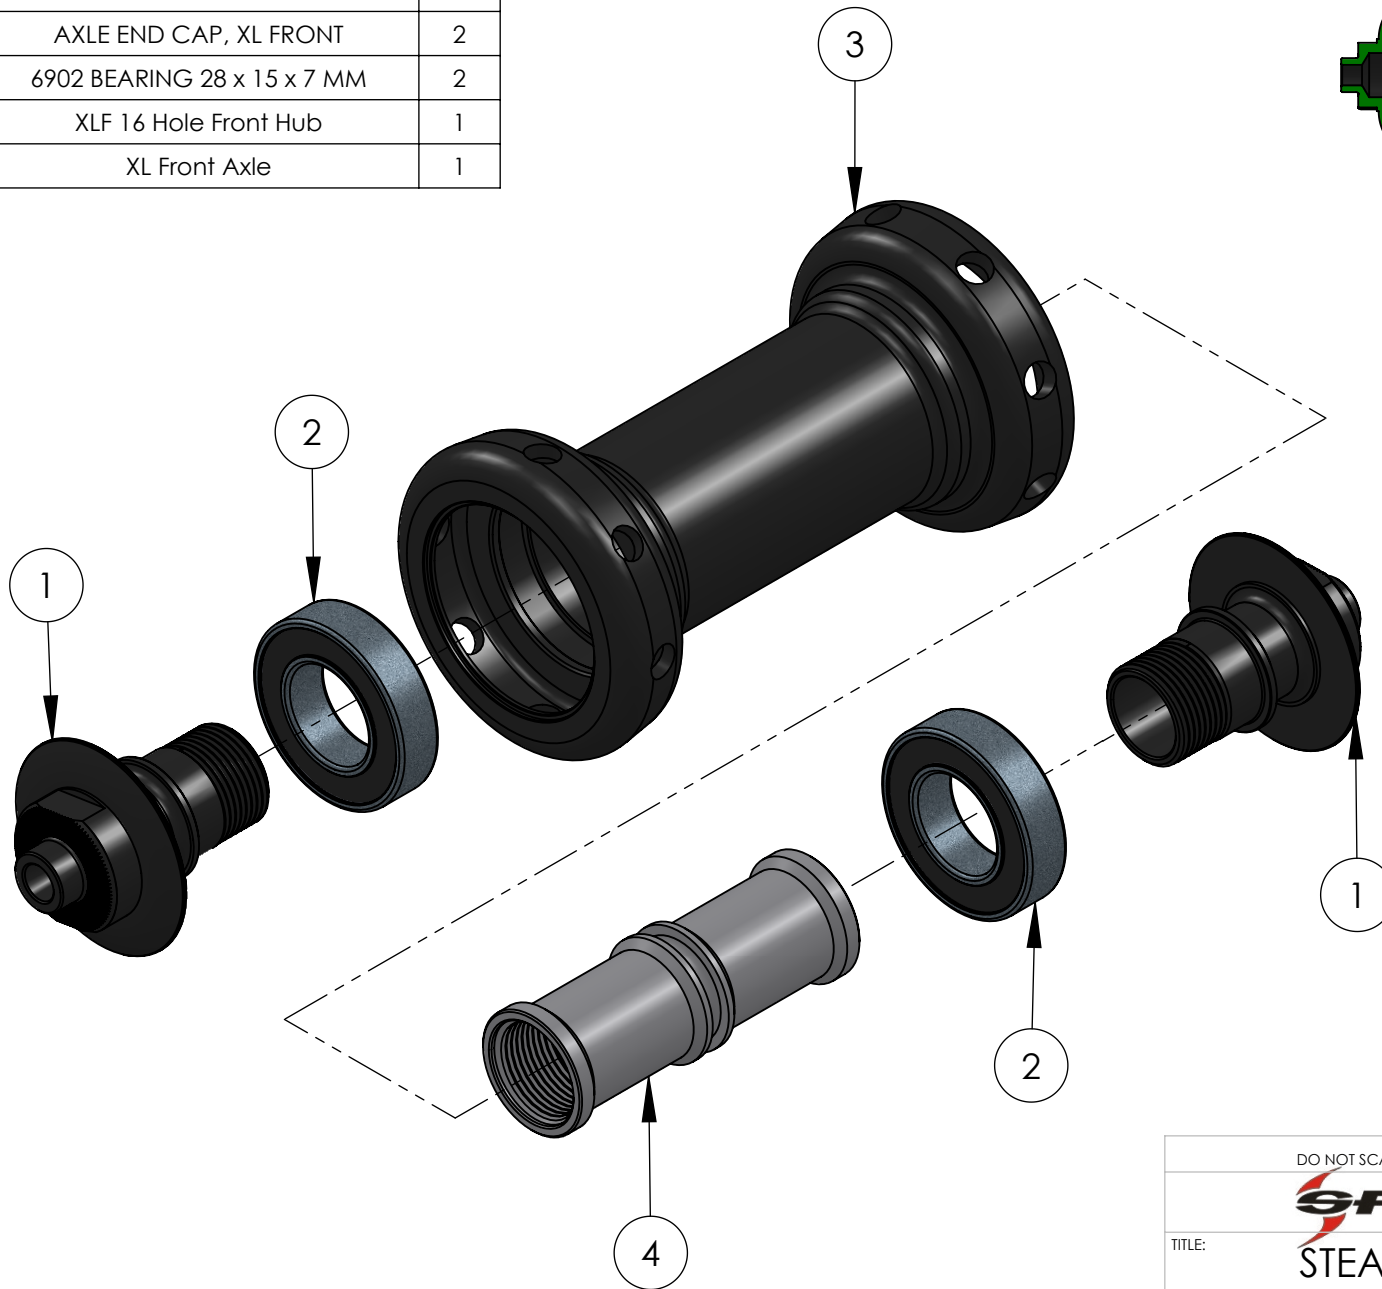

ITEM NO.	PART NUMBER	DESCRIPTION	QTY.
1	511332	AXLE END CAP, XL FRONT	2
2	521040	6902 BEARING 28 x 15 x 7 MM	2
3	511327-16	XLF 16 Hole Front Hub	1
4	511331	XL Front Axle	1

DO NOT SCALE DRAWING		REVISION	1
<b>SPINERGY</b>			
TITLE: STEALTH FCC FRONT VER. 2			
ASSEMBLY NO.:			A4
SCALE:1:1		PAGE 1 OF 1	