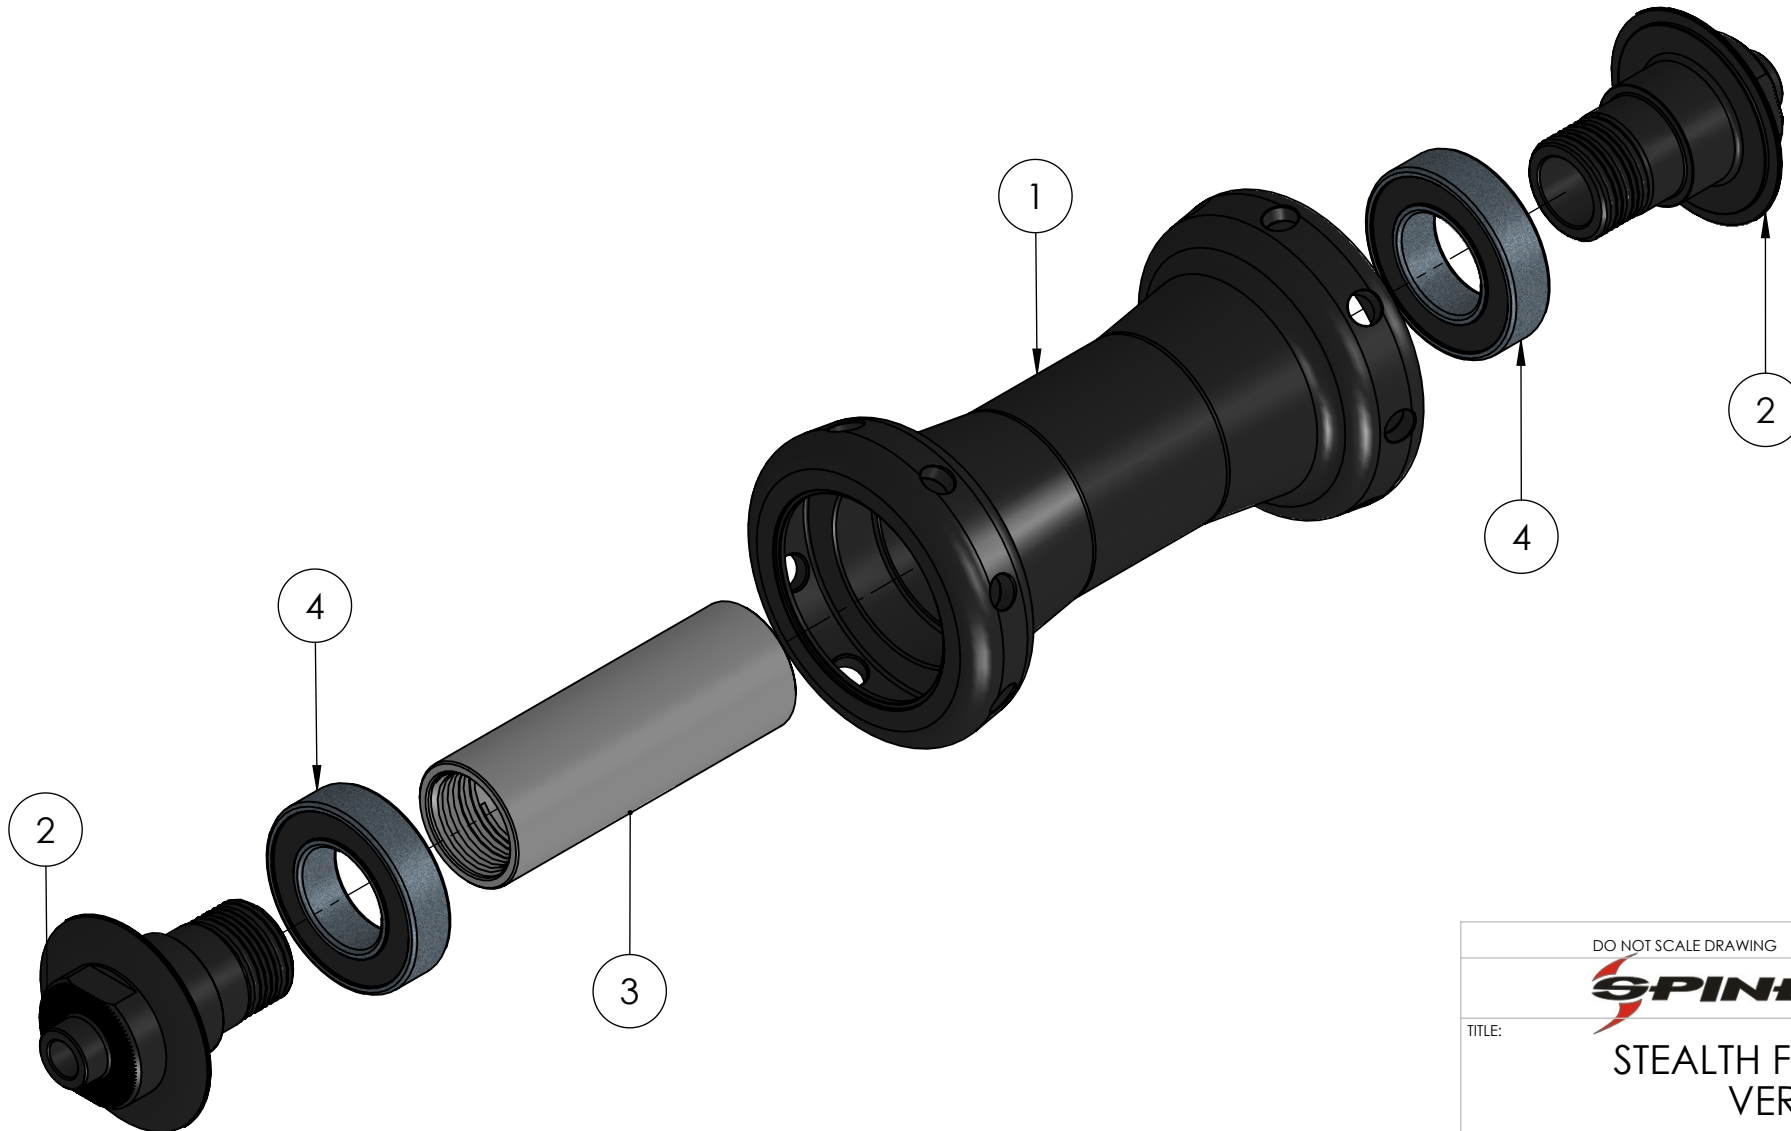

ITEM NO.	PART NUMBER	DESCRIPTION	Default/ QTY.
1	511162	HUBSHELL, FRONT XAERO 16	1
2	511218	AXLE CAP, FRONT	2
3	511221	AXLE, FRONT	1
4	521040	6902 BEARING 28 x 15 x 7 MM	2

DO NOT SCALE DRAWING		REVISION	1
SPINERGY			
TITLE: STEALTH FCC FRONT VER. 1			
ASSEMBLY NO.:		541051	A4
SCALE:1:1		PAGE 1 OF 1	