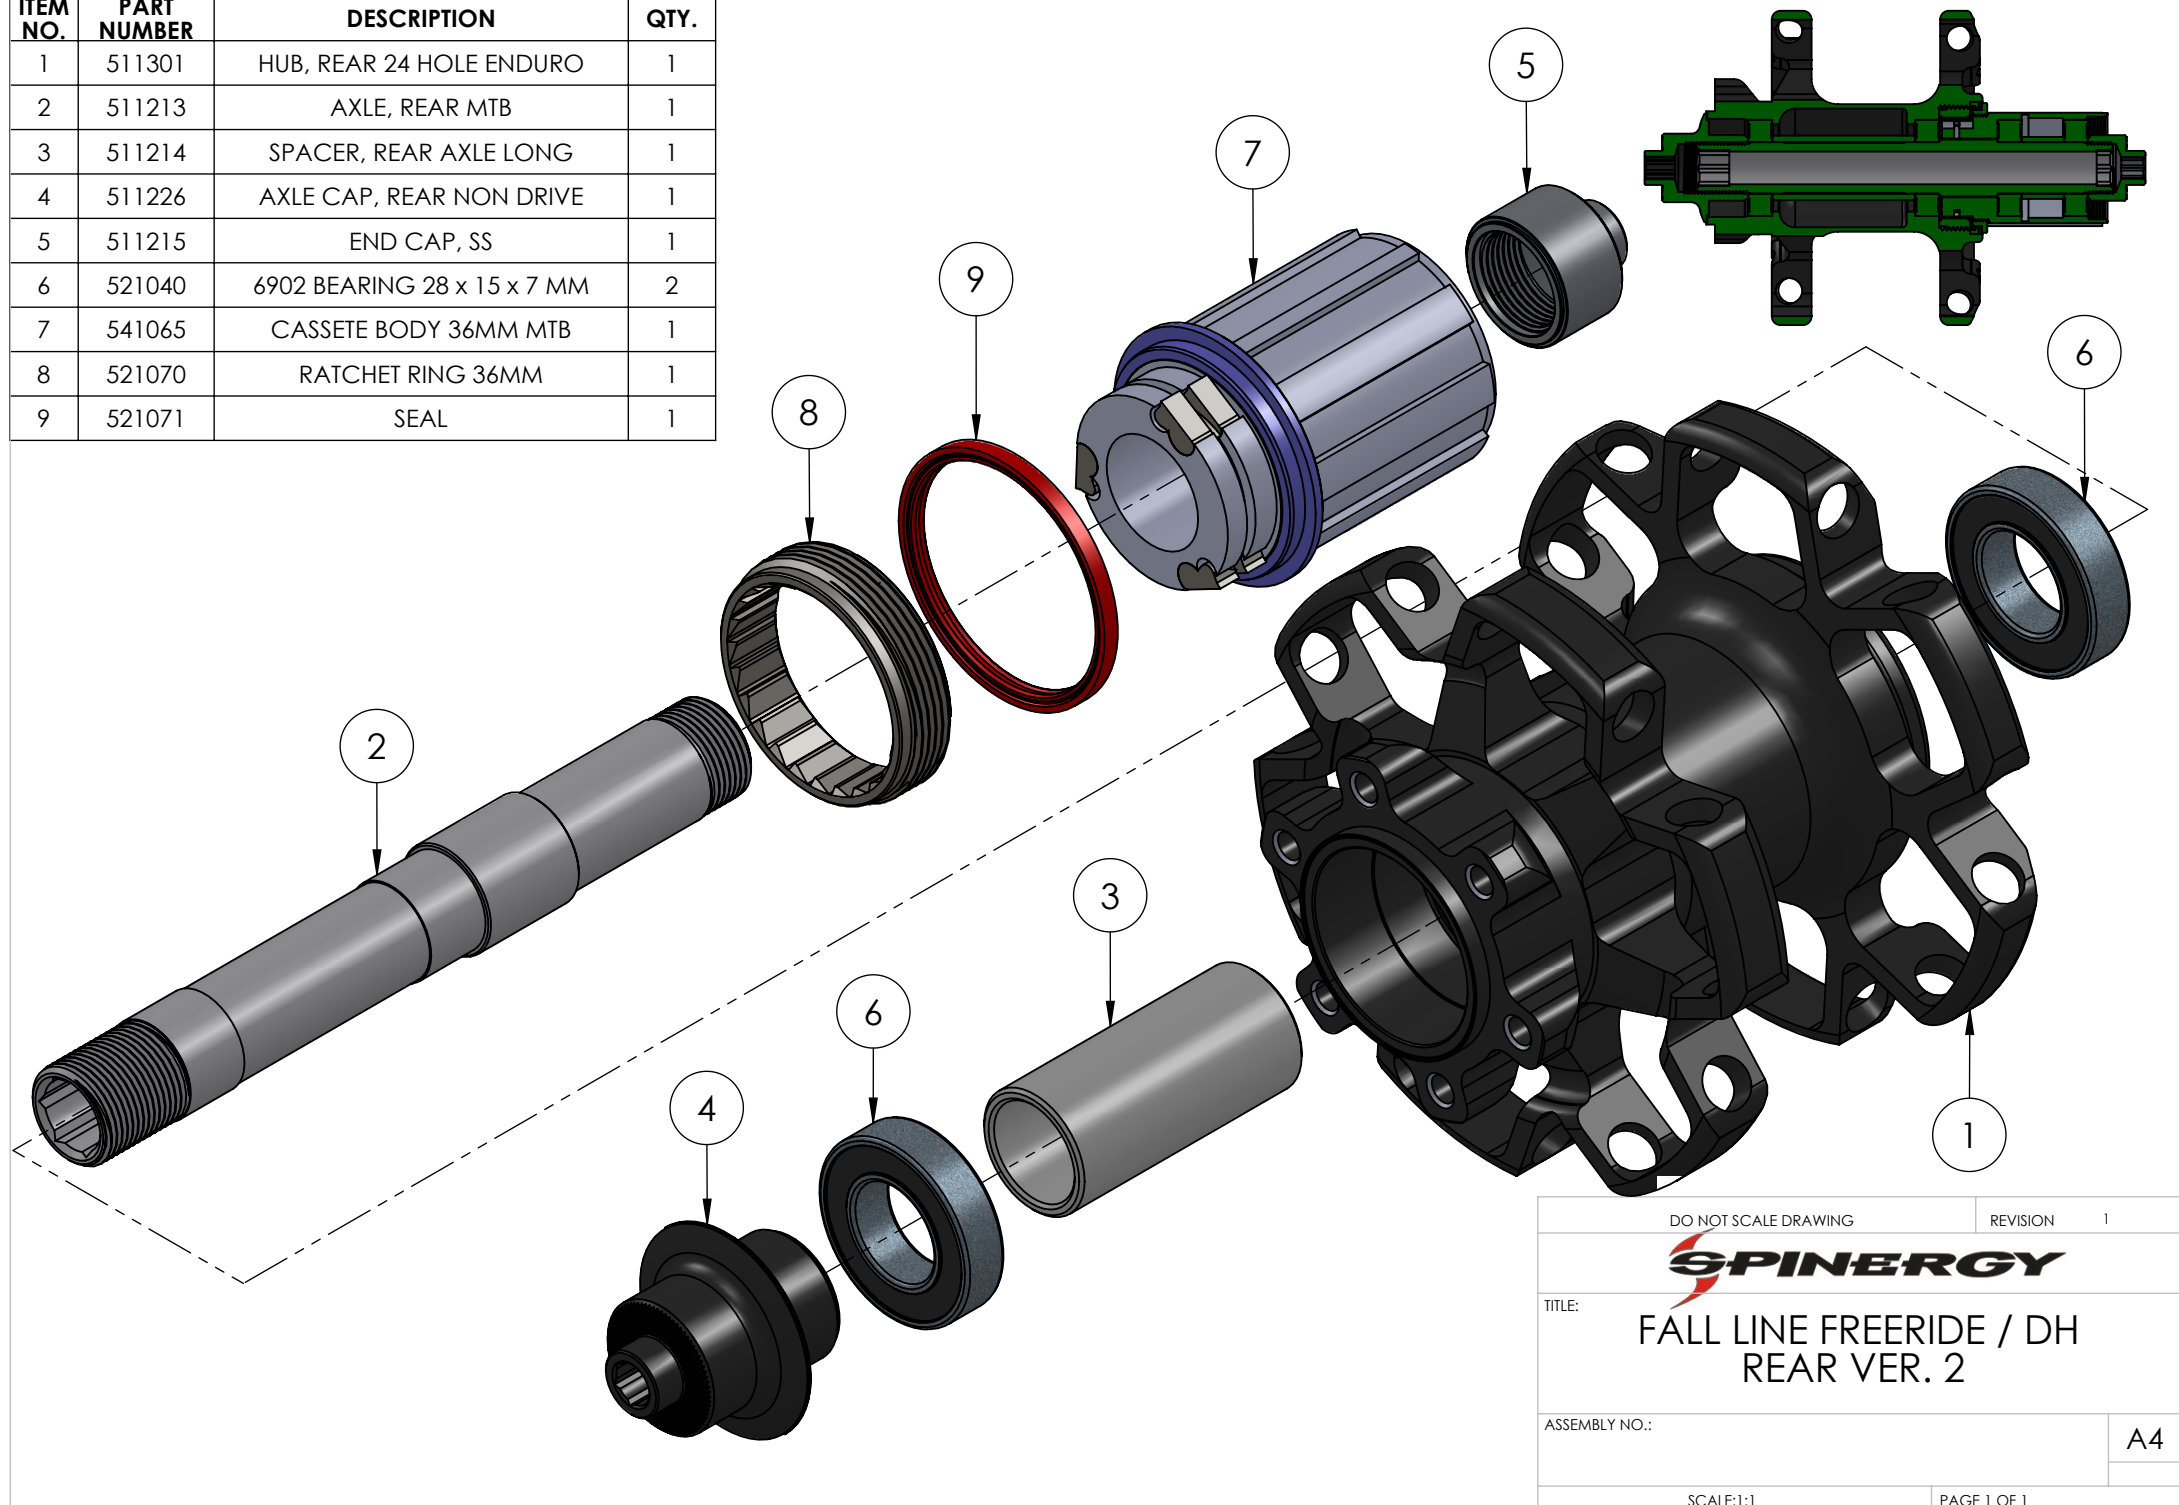

ITEM NO.	PART NUMBER	DESCRIPTION	QTY.
1	511301	HUB, REAR 24 HOLE ENDURO	1
2	511213	AXLE, REAR MTB	1
3	511214	SPACER, REAR AXLE LONG	1
4	511226	AXLE CAP, REAR NON DRIVE	1
5	511215	END CAP, SS	1
6	521040	6902 BEARING 28 x 15 x 7 MM	2
7	541065	CASSETE BODY 36MM MTB	1
8	521070	RATCHET RING 36MM	1
9	521071	SEAL	1

DO NOT SCALE DRAWING	REVISION 1
SPINERGY	
TITLE: FALL LINE FREERIDE / DH REAR VER. 2	
ASSEMBLY NO.:	A4
SCALE:1:1	PAGE 1 OF 1