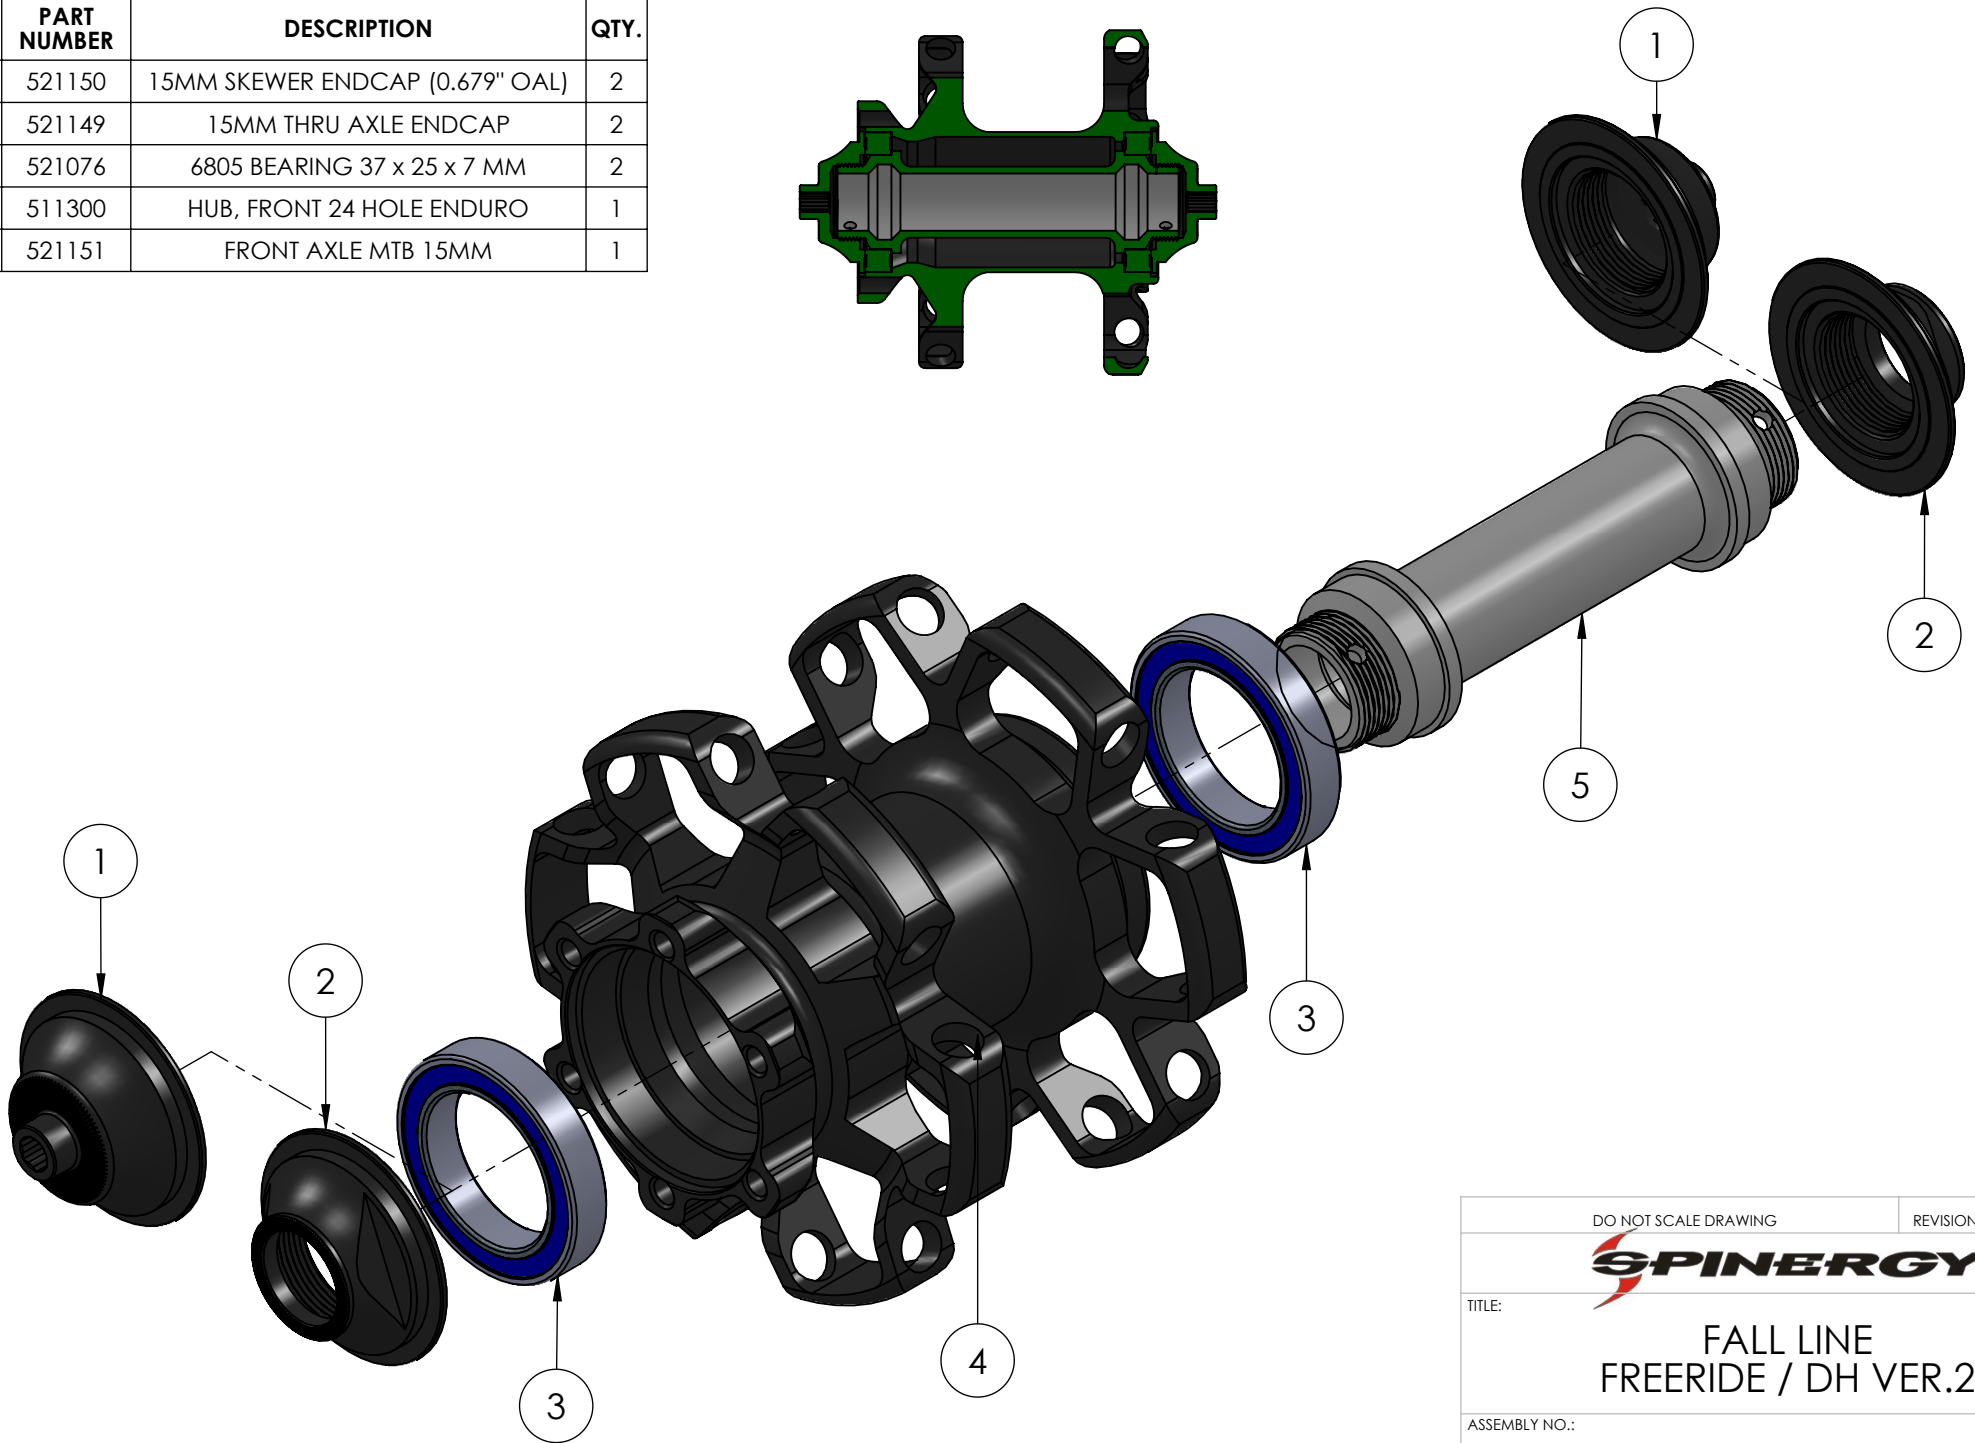

ITEM NO.	PART NUMBER	DESCRIPTION	QTY.
1	521150	15MM SKEWER ENDCAP (0.679" OAL)	2
2	521149	15MM THRU AXLE ENDCAP	2
3	521076	6805 BEARING 37 x 25 x 7 MM	2
4	511300	HUB, FRONT 24 HOLE ENDURO	1
5	521151	FRONT AXLE MTB 15MM	1

DO NOT SCALE DRAWING	REVISION	2
SPINERGY		
TITLE: FALL LINE FREERIDE / DH VER.2		
ASSEMBLY NO.:		A4
SCALE:1:1	PAGE 1 OF 1	